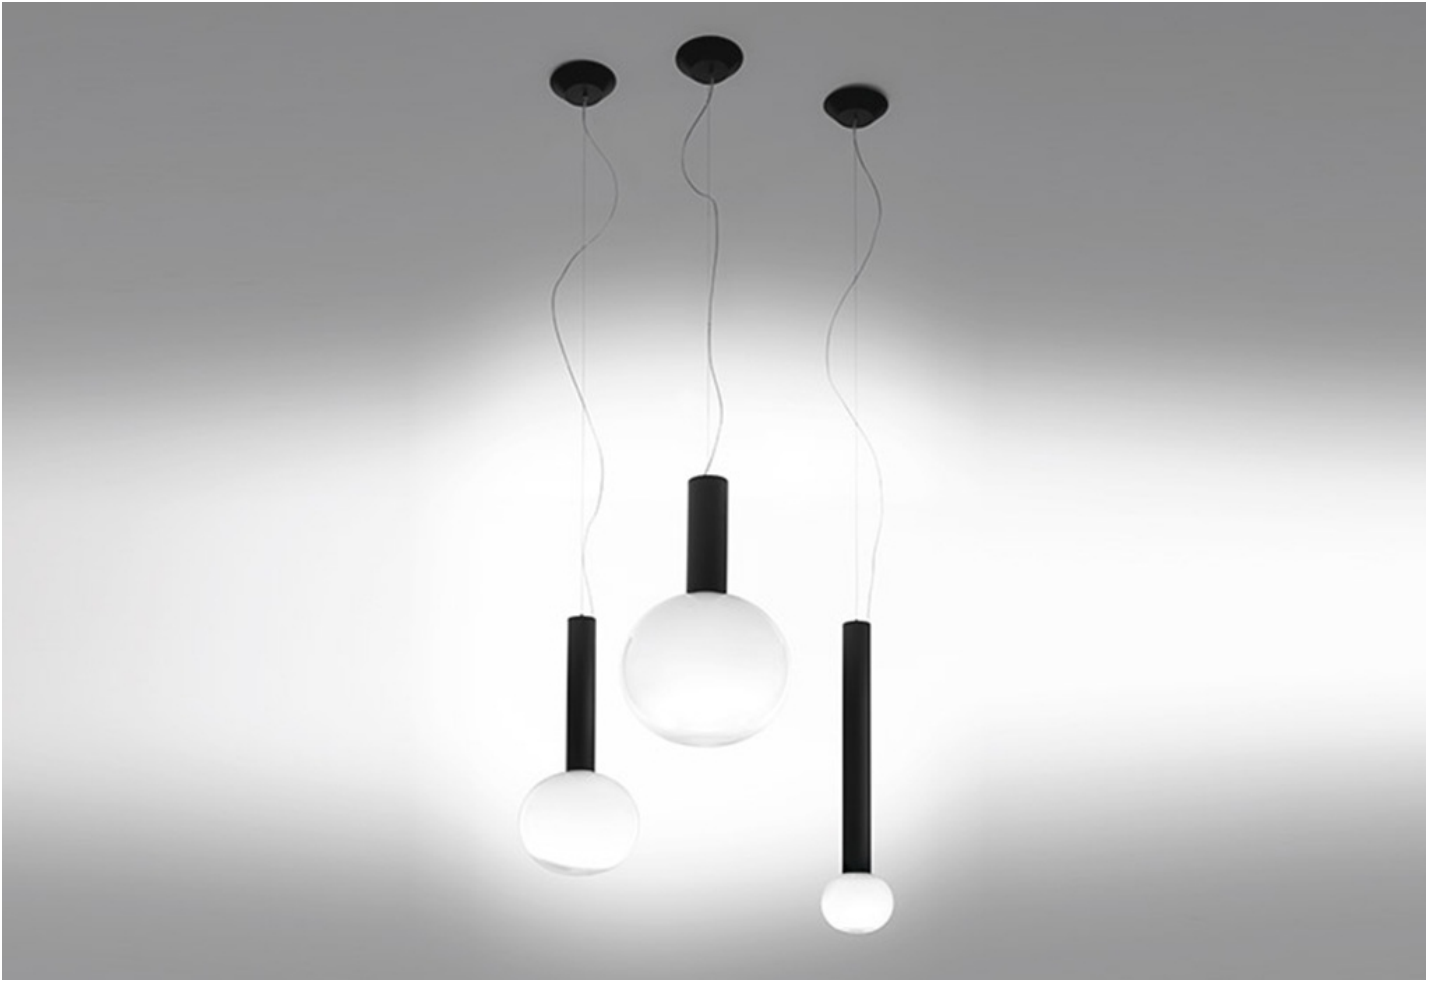

Laguna pendant light

Matteo Thun and Antonio Rodriguez, 2013

Description

Laguna pendant light by [Matteo Thun and Antonio Rodriguez](#) for [Artemide](#).

Spherical suspension light provides a softly diffused warm light in its surrounding environment.

An acid-etched blown glass diffuser sits beneath a body of extruded aluminium painted in black.

Laguna 16

Bulb (included): 1 x 15W LED, 3000K, 539lm, CRI80

Dimensions: 16dia x 71cmh

Laguna 26

Bulb (included): 1 x 20W LED, 3000K, 1211lm, CRI80

Dimensions: 26dia x 56.5cmh

Laguna 37

Bulb (included): 1 x 28W LED, 3000K, 1881lm, CRI80

Dimensions: 37dia x 57cmh

The Laguna range includes a table lamp, a ceiling light, and a suspension light. See 'More products in this range' below for information.