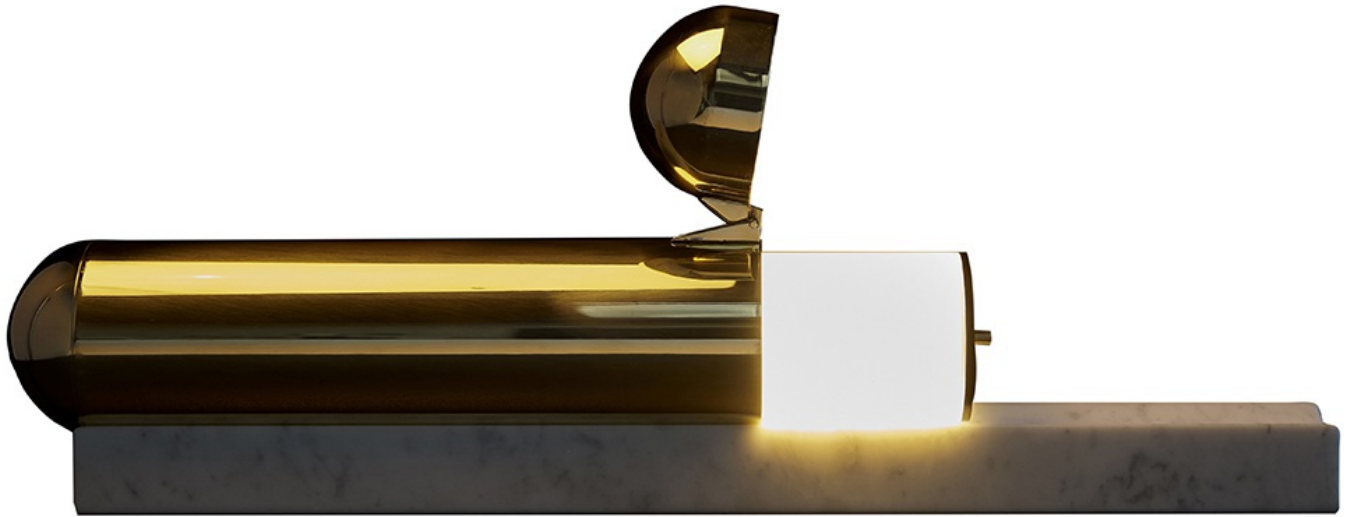

ISP table light

Ilia Potemine, 2017

Description

ISP table light by [Ilia Potemine](#) for [DCW éditions](#).

The ISP range marks a new generation of lighting from DCW éditions. Futuristic yet elegant, the ISP light is as much an object of beauty as it is a practical light for the home.

A translucent rod containing an LED light source glides from its brass enclosure along a solid marble base, the intensity of the light determined by how much of the rod is revealed.

When the light is completely revealed, it diffuses a comfortable yet powerful light. When the light is slid further down the tube, the light takes on a warm quality.

Polished brass enclosure, with marble base available in white or black marble.

Dimensions
55w x 12d x 12cmh

Light source:
8W integrated LED

Product code
LGRAS-ISP*

Delivery
Made to order: 2-4 weeks

Price
£1,040.00