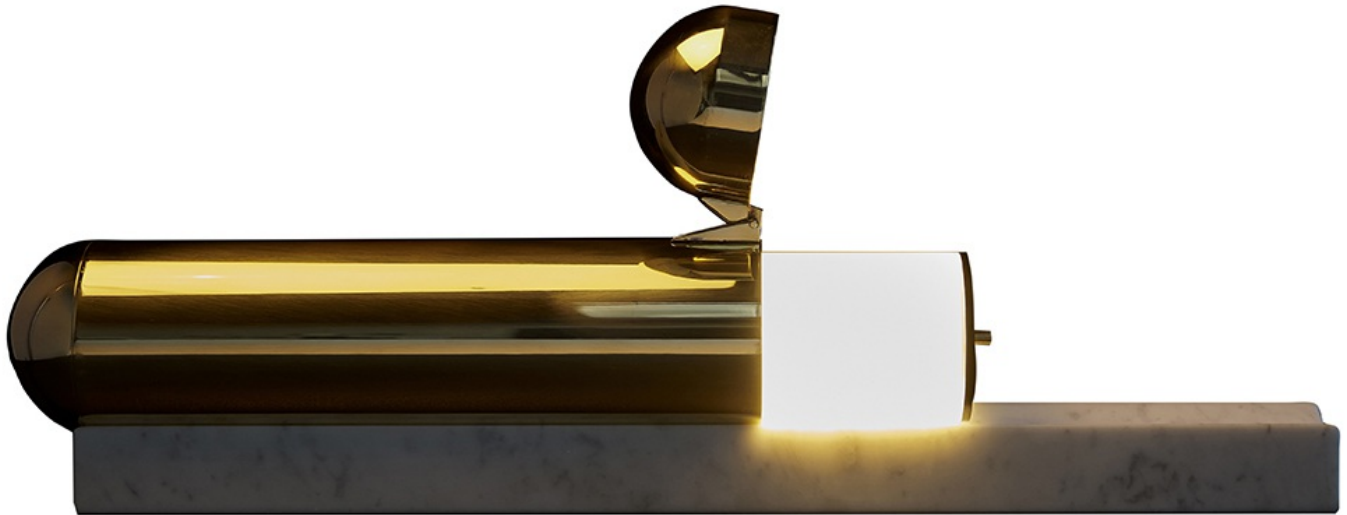

ISP table light

Ilia Potemine, 2017

Description

ISP table light by [Ilia Potemine](#) for [DCW éditions](#).

The ISP range marks a new generation of lighting from DCW éditions. Futuristic yet elegant, the ISP light is as much an object of beauty as it is a practical light for the home.

A translucent rod containing an LED light source glides from its brass enclosure along a solid marble base, the intensity of the light determined by how much of the rod is revealed.

When the light is completely revealed, it diffuses a comfortable yet powerful light. When the light is slid further down the tube, the light takes on a warm quality.

Polished brass enclosure, with marble base available in white or black marble.

Dimensions
55w x 12d x 12cmh

Light source:
8W integrated LED

Product code
LGRAS-ISP*

Delivery
Made to order: 2-4 weeks

Price
£1,040.00