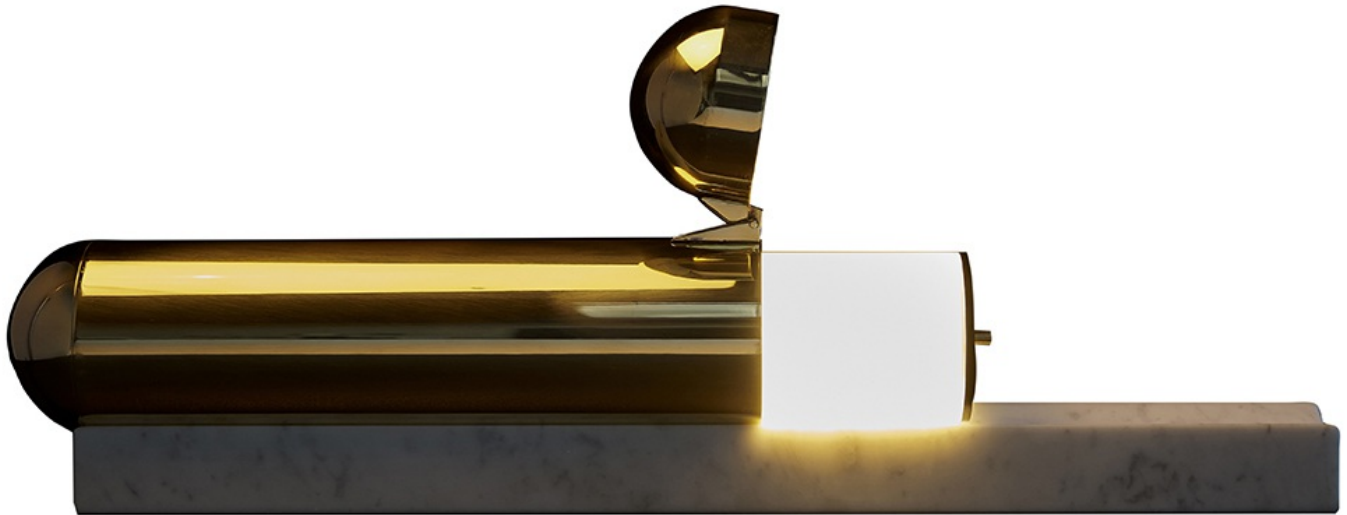

## Description

ISP table light by [Ilia Potemine](#) for [DCW éditions](#).

The ISP range marks a new generation of lighting from DCW éditions. Futuristic yet elegant, the ISP light is as much an object of beauty as it is a practical light for the home.

A translucent rod containing an LED light source glides from its brass enclosure along a solid marble base, the intensity of the light determined by how much of the rod is revealed.

When the light is completely revealed, it diffuses a comfortable yet powerful light. When the light is slid further down the tube, the light takes on a warm quality.

Polished brass enclosure, with marble base available in white or black marble.

Dimensions  
55w x 12d x 12cmh

Light source:  
8W integrated LED

Product code  
LGRAS-ISP\*

Delivery  
Made to order: 2-4 weeks