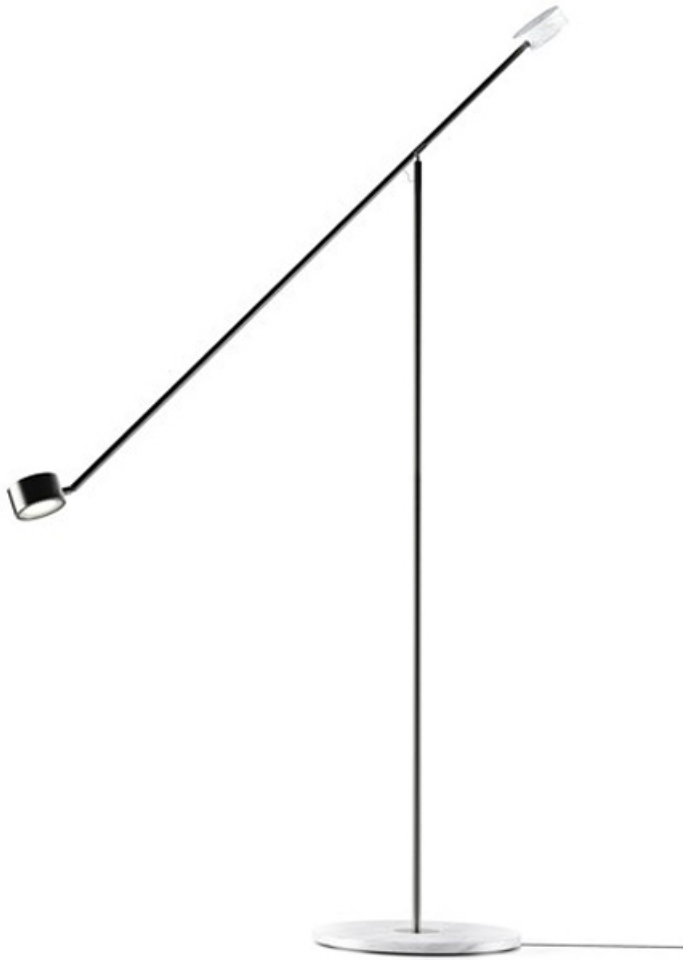

T Lamp

Marcel Wanders, 2016

Description

T Lamp by [Marcel Wanders](#) for [Moooi](#).

Ex-display item reduced by 30%

£2,120 -30% now £1,484

This item is a one-off clearance item to be sold on a first order, first served basis

The T Lamp is a slender floor light based on the concept of movement and kinetic energy. Reminiscent of Alexander Calder's mobiles, this tall floor lamp is designed to move and rotate while maintaining a balanced equilibrium.

The marble base and counter weight provide the foundation and balance while adding elegance to the design.

The Moooi T-Lamp is a graceful floor light suited to a variety of living spaces.

Dimensions:

198.7w x 44d x 184.8cmh

Specifications:

Power Consumption: Max 20W

Colour Temperature: 2700K

Light source: LED tube

CRI: 80

Lumen: 1150lm

Dimmable: **Dimmable**

Cable: 3.5m clear cable