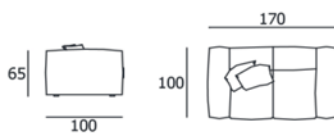

Covering	Fibre	Extra-covering	
Fabric	COM			
	Level			
	Basic			
	Media			
	Extra			
	Top			
	Special			
	Vip			
	Première			
	Leather	Florence		
New scotland - Saffiano				
Caresse-Lord-Nabuk-Natural-Bicolor				
Must