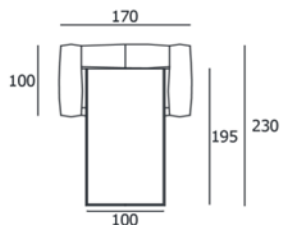

## Neowall Sofa Bed

design  
Piero Lissoni

**Seat depth 74 cm**

**ON REQUEST, THE ARMREST OF THE SOFA BED CAN BE NARROWED UP TO 7cm THICKNESS**

- 7- Electro-welded orthopaedic base; high tensile steel frame with stoved epoxy powder coating. Steel spring mattress with 100% cotton cover.

Base size 200x105/125/145/165 cm.  
Mattress size 195x105/120/140/160 cm.  
**Mattress thickness 13 cm.**  
**The mattress is always included.**

**Neowall**  
**Sofa Bed**  
 design  
 Piero Lissoni

**NWAD170L**  
 Sofa bed  
 cm.170x100x65  
**The price includes**  
**2 cushions covered**  
**with the same fabric**  
 mattress sizes  
 cm.100x195x13

**NWAD190L**  
 Sofa bed  
 cm.190x100x65  
**The price includes**  
**2 cushions covered**  
**with the same fabric**  
 mattress sizes  
 cm.120x195x13

Quantity for  
 COM covering mt. 9,10

	Covering	Fibre	Extra-covering
Fabric	COM		
	Level		
	Basic		
	Media		
	Extra		
	Top		
	Special		
	Vip		
	Première		
	Leather	Florence	
New scotland - Saffiano			
Caresse-Lord-Nabuk-Natural-Bicolor			
Must			

**NWAD210L**  
 Sofa bed  
 cm.210x100x65  
**The price includes**  
**2 cushions covered**  
**with the same fabric**  
 mattress sizes  
 cm.140x195x13

Quantity for  
 COM covering mt. 9,20

	Covering	Fibre	Extra-covering
Fabric	COM		
	Level		
	Basic		
	Media		
	Extra		
	Top		
	Special		
	Vip		
	Première		
	Leather	Florence	
New scotland - Saffiano			
Caresse-Lord-Nabuk-Natural-Bicolor			
Must			