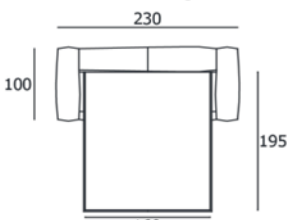

Base size 200x105/125/145/165 cm.  
Mattress size 195x105/120/140/160 cm.  
**Mattress thickness 13 cm.**  
**The mattress is always included.**

**Neowall**  
**Sofa Bed**  
 design  
 Piero Lissoni

**NWAD170L**  
 Sofa bed  
 cm.170x100x65  
**The price includes**  
**2 cushions covered**  
**with the same fabric**  
 mattress sizes  
 cm.100x195x13

**NWAD190L**  
 Sofa bed  
 cm.190x100x65  
**The price includes**  
**2 cushions covered**  
**with the same fabric**  
 mattress sizes  
 cm.120x195x13

Quantity for  
 COM covering mt. 9,10

	Covering	Fibre	Extra-covering
Fabric	COM		
	Level		
	Basic		
	Media		
	Extra		
	Top		
	Special		
	Vip		
	Première		
	Leather	Florence	
New scotland - Saffiano			
Caresse-Lord-Nabuk-Natural-Bicolor			
Must			

**NWAD210L**  
 Sofa bed  
 cm.210x100x65  
**The price includes**  
**2 cushions covered**  
**with the same fabric**  
 mattress sizes  
 cm.140x195x13

Quantity for  
 COM covering mt. 9,20

	Covering	Fibre	Extra-covering
Fabric	COM		
	Level		
	Basic		
	Media		
	Extra		
	Top		
	Special		
	Vip		
	Première		
	Leather	Florence	
New scotland - Saffiano			
Caresse-Lord-Nabuk-Natural-Bicolor			
Must			

**NWAD230L**  
 Sofa bed  
 cm.230x100x65  
**The price includes**  
**2 cushions covered**  
**with the same fabric**  
 mattress sizes  
 cm.160x195x13

Quantity for  
 COM covering mt. 9,70

	Covering	Fibre	Extra-covering
Fabric	COM		
	Level		
	Basic		
	Media		
	Extra		
	Top		
	Special		
	Vip		
	Première		
	Leather	Florence	
New scotland - Saffiano			
Caresse-Lord-Nabuk-Natural-Bicolor			
Must			