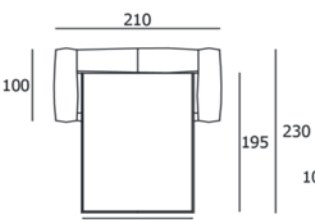

Base size 200x105/125/145/165 cm.  
Mattress size 195x105/120/140/160 cm.  
**Mattress thickness 13 cm.**  
**The mattress is always included.**

**Neowall**  
**Sofa Bed**  
 design  
 Piero Lissoni

**NWAD170L**  
 Sofa bed  
 cm.170x100x65  
**The price includes**  
**2 cushions covered**  
**with the same fabric**  
 mattress sizes  
 cm.100x195x13

**NWAD190L**  
 Sofa bed  
 cm.190x100x65  
**The price includes**  
**2 cushions covered**  
**with the same fabric**  
 mattress sizes  
 cm.120x195x13

Quantity for  
 COM covering mt. 9,10

	Covering	Fibre	Extra-covering
Fabric	COM		
	Level		
	Basic		
	Media		
	Extra		
	Top		
	Special		
	Vip		
	Première		
	Leather	Florence	
New scotland - Saffiano			
Caresse-Lord-Nabuk-Natural-Bicolor			
Must			

**NWAD210L**  
 Sofa bed  
 cm.210x100x65  
**The price includes**  
**2 cushions covered**  
**with the same fabric**  
 mattress sizes  
 cm.140x195x13

Quantity for  
 COM covering mt. 9,20

	Covering	Fibre	Extra-covering
Fabric	COM		
	Level		
	Basic		
	Media		
	Extra		
	Top		
	Special		
	Vip		
	Première		
	Leather	Florence	
New scotland - Saffiano			
Caresse-Lord-Nabuk-Natural-Bicolor			
Must			