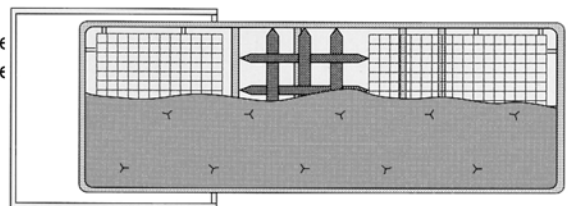

## Neowall Sofa Bed

design  
Piero Lissoni

**Seat depth 74 cm**

**ON REQUEST, THE ARMREST OF THE SOFA BED CAN BE NARROWED UP TO 7cm THICKNESS**

- 7- Electro-welded orthopaedic base; high tensile steel frame with stoved epoxy powder coating. Steel spring mattress with 100% cotton cover.

Base size 200x105/125/145/165 cm.  
Mattress size 195x105/120/140/160 cm.  
**Mattress thickness 13 cm.**  
**The mattress is always included.**

**Neowall**  
**Sofa Bed**  
 design  
 Piero Lissoni

**NWAD170L**  
 Sofa bed  
 cm.170x100x65  
**The price includes**  
**2 cushions covered**  
**with the same fabric**  
 mattress sizes  
 cm.100x195x13