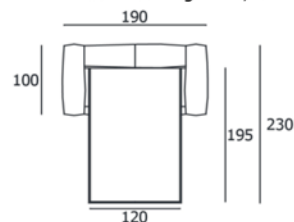

## Neowall Sofa Bed

design  
Piero Lissoni

**Seat depth 74 cm**

**ON REQUEST, THE ARMREST OF THE SOFA BED CAN BE NARROWED UP TO 7cm THICKNESS**

- 7- Electro-welded orthopaedic base; high tensile steel frame with stoved epoxy powder coating. Steel spring mattress with 100% cotton cover.

Base size 200x105/125/145/165 cm.  
Mattress size 195x105/120/140/160 cm.  
**Mattress thickness 13 cm.**  
**The mattress is always included.**

**Neowall**  
**Sofa Bed**  
 design  
 Piero Lissoni

**NWAD170L**  
 Sofa bed  
 cm.170x100x65  
**The price includes**  
**2 cushions covered**  
**with the same fabric**  
 mattress sizes  
 cm.100x195x13

**NWAD190L**  
 Sofa bed  
 cm.190x100x65  
**The price includes**  
**2 cushions covered**  
**with the same fabric**  
 mattress sizes  
 cm.120x195x13

Quantity for  
 COM covering mt. 9,10

	Covering	Fibre	Extra-covering
Fabric	COM		
	Level		
	Basic		
	Media		
	Extra		
	Top		
	Special		
	Vip		
	Première		
	Leather	Florence	
New scotland - Saffiano			
Caresse-Lord-Nabuk-Natural-Bicolor			
Must			

**NWAD210L**  
 Sofa bed  
 cm.210x100x65  
**The price includes**  
**2 cushions covered**  
**with the same fabric**  
 mattress sizes  
 cm.140x195x13

Quantity for  
 COM covering mt. 9,20

	Covering	Fibre	Extra-covering
Fabric	COM		
	Level		
	Basic		
	Media		
	Extra		
	Top		
	Special		
	Vip		
	Première		
	Leather	Florence	
New scotland - Saffiano			
Caresse-Lord-Nabuk-Natural-Bicolor			
Must			