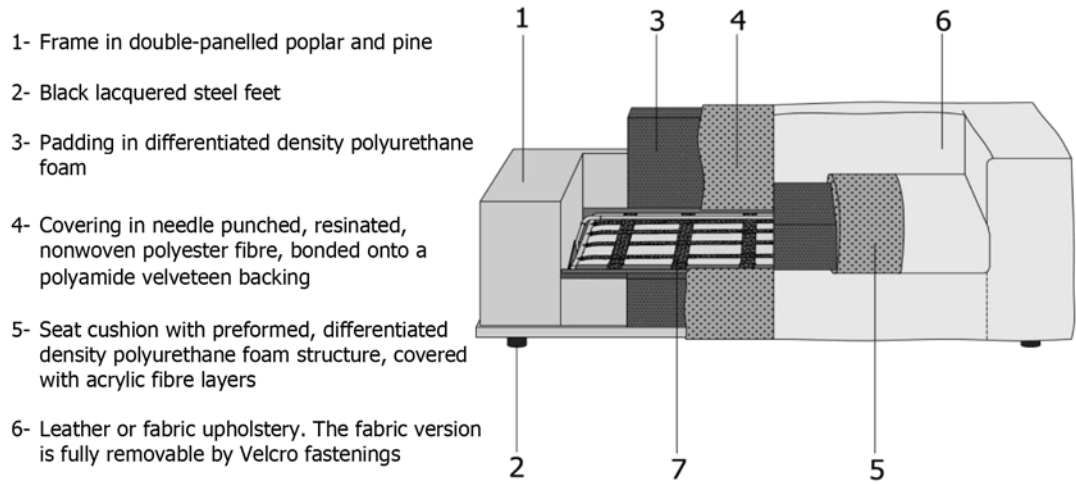

## Neowall Sofa Bed

design  
Piero Lissoni

**Seat depth 74 cm**

**ON REQUEST, THE ARMREST OF THE SOFA BED CAN BE NARROWED UP TO 7cm THICKNESS**

- 7- Electro-welded orthopaedic base; high tensile steel frame with stoved epoxy powder coating. Steel spring mattress with 100% cotton cover.

Base size 200x105/125/145/165 cm.  
Mattress size 195x105/120/140/160 cm.  
**Mattress thickness 13 cm.**  
**The mattress is always included.**

**Neowall**  
**Sofa Bed**  
 design  
 Piero Lissoni

**NWAD170L**  
 Sofa bed  
 cm.170x100x65  
**The price includes**  
**2 cushions covered**  
**with the same fabric**  
 mattress sizes  
 cm.100x195x13