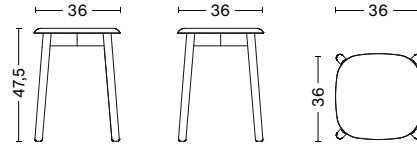

SOFT BLACK
STAINED OAK

SOFT GREY
STAINED OAK

MATT
LACQUERED OAK

CLEAR
LACQUERED OAK

SMOKED LACQUERED
OAK SEAT & BACK /
LACQUERED OAK BASE

DIMENSIONS

WIDTH / 36 cm / 14.17"

DEPTH / 36 cm / 14.17"

HEIGHT / 47,5 cm / 18.70"

SEAT HEIGHT / 47,5 cm / 18.70"

GLIDERS

PLASTIC GLIDER (STANDARD ON ALL) / Suitable for most floorings which are not too sensitive.

FELT GLIDER / For wooden floors. Not for sensitive wooden floors like pine wood or painted floors. Here we recommend felt glider soft.