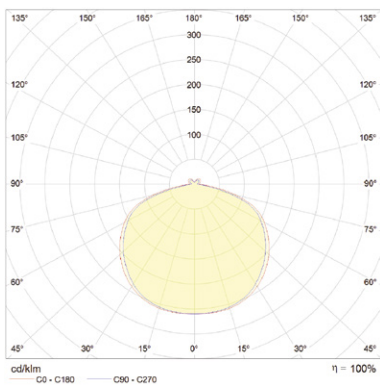

TECHNICAL SPECIFICATIONS

LIGHT SOURCE Integrated LED, 5W, 150lm, 2800K warm white	DIMMABLE Yes	POWER SUPPLY 220-240V AC at 50/60Hz	IP 20	CORD LENGTH 200 cm	SWITCH Inline step dimmer. Located 50 cm from lamp base.

TEST SPECIFICATIONS*

FLUX (LUMENS) 150lm	CCT (KELVIN) 2800K, warm white	CRI (1-100) 85

*Photometrics and the specification shown is taken using the integrated LED bulb fitted in the production luminaire.

PHOTOMETRICS

CERTIFICATES

CE APPROVED

This product has been assessed and complies with the essential requirements of the relevant European directives.

Tested according to the following european EN / IEC standards which relate specifically to electrical lighting products including

- EN 55015:2013 (radio disturbance)
- EN 61547:2009 (EMC immunity)
- EN 61000-3-2:2014 (EMC compatibility)
- EN 61000-3-3:2013 (EMC compatibility)
- EN 60598-2-4:1997 (portable luminaires)
- EN 60598-1:2015 (general requirements)
- EN 62493:2010 (human exposure to EMC)

COUNTRY OF ORIGIN

China

DOWNLOADS

Packshots and lifestyle photos, 2D / 3D files, care and maintenance, instructions, test certificates, product fact sheets, and product presentations are available in our Digital Library at hay.com.

[LINK TO DIGITAL LIBRARY](#)