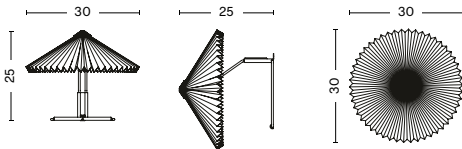

MATIN WALL

PRODUCT FACT SHEET

HAY

MATIN WALL

DESIGN BY INGA SEMPÉ, 2021

Designed by Inga Sempé, the Matin Wall Lamp offers a contemporary yet poetic design, with a construction that combines visual delicacy with physical robustness. The head of the lamp can be angled approximately 45 degrees both upwards and downwards to create an ambient uplight as well as directional downlight. The wall-mounted design consists of a steel wire bent frame finished in polished brass with matte black hardware and is paired with a pleated cotton shade in two sizes with a variety of vibrant colours. The light source is an integrated LED, offering a diffused light which is accompanied by a digital in-line dimmer control to adjust the output of light if required.

DIMENSIONS

MATIN WALL 300
WIDTH 30 CM
DEPTH 25 CM
HEIGHT 30 CM

MATIN WALL 380
WIDTH 38 CM
DEPTH 25 CM
HEIGHT 38 CM

MATERIALS

SHADE

Cotton fabric laminated to a PVC sheet.
Black top screw in injection moulded ABS.

		SIZE	
		300	380
WHITE		•	•
LAVENDER		•	•
YELLOW		•	•
PEACH		•	•
OXIDE RED		•	•
BRIGHT RED		•	•
GREEN		•	•
BLUE			

TECHNICAL SPECIFICATIONS

LIGHT SOURCE Integrated LED, 5W, 150lm, 2800K warm white	DIMMABLE Yes	POWER SUPPLY 220-240V AC at 50/60Hz	IP 20	CORD LENGTH 200 cm	SWITCH Inline step dimmer. Located 50 cm from lamp base.
--	------------------------	---	-----------------	------------------------------	--