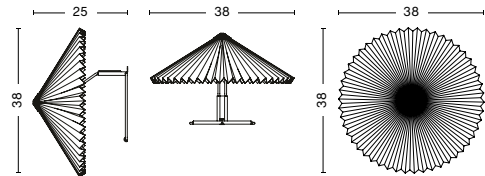

MATIN WALL

PRODUCT FACT SHEET

HAY

MATIN WALL

DESIGN BY INGA SEMPÉ, 2021

Designed by Inga Sempé, the Matin Wall Lamp offers a contemporary yet poetic design, with a construction that combines visual delicacy with physical robustness. The head of the lamp can be angled approximately 45 degrees both upwards and downwards to create an ambient uplight as well as directional downlight. The wall-mounted design consists of a steel wire bent frame finished in polished brass with matte black hardware and is paired with a pleated cotton shade in two sizes with a variety of vibrant colours. The light source is an integrated LED, offering a diffused light which is accompanied by a digital in-line dimmer control to adjust the output of light if required.

DIMENSIONS

MATIN WALL 300
WIDTH 30 CM
DEPTH 25 CM
HEIGHT 30 CM

MATIN WALL 380
WIDTH 38 CM
DEPTH 25 CM
HEIGHT 38 CM

MATERIALS

SHADE

Cotton fabric laminated to a PVC sheet.
Black top screw in injection moulded ABS.

		SIZE	
		300	380
WHITE		•	•
LAVENDER		•	•
YELLOW		•	•
PEACH		•	•
OXIDE RED		•	•
BRIGHT RED		•	•
GREEN		•	•
BLUE			

TECHNICAL SPECIFICATIONS

LIGHT SOURCE Integrated LED, 5W, 150lm, 2800K warm white	DIMMABLE Yes	POWER SUPPLY 220-240V AC at 50/60Hz	IP 20	CORD LENGTH 200 cm	SWITCH Inline step dimmer. Located 50 cm from lamp base.
--	------------------------	---	-----------------	------------------------------	--