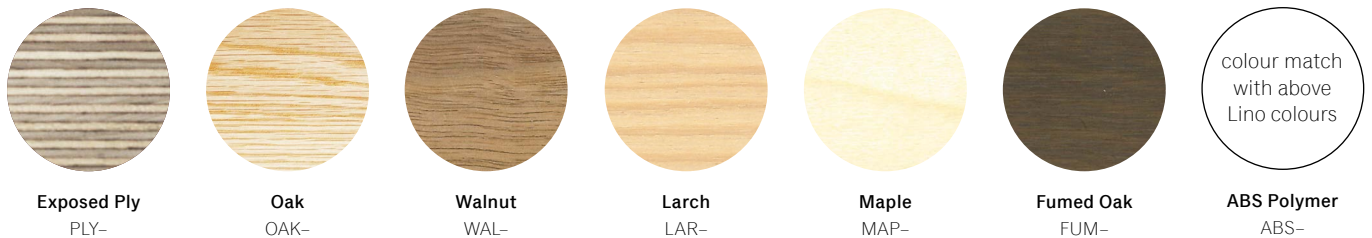

Lino Finishes / All colours from Forbo Linoleum Desktop Range:

Example Code: CT-650-LINO4176-PLY-9002

Edge Finishes / Details:

Timber Finishes / Details:

Contact Details

VG&P Ltd
Offley Works
1 Pickle Mews
London, SW9 0FJ

Showroom visits
by appointment only
+44 (0)20 7407 9907
info@verygoodandproper.co.uk

verygoodandproper.co.uk
—
Collection 2020
© VG&P 2020

Click here for:

Main Index
—
Appendix A
Appendix B

Laminate Finishes / All colours from Formica Fundamentals Range:

verygoodandproper.co.uk
—
Collection 2020
© VG&P 2020

Click here for:

Main Index
—
Appendix A
Appendix B

Metal Colours / Details:

Grey White
9002

Light Blue
6027

Sulphur Yellow
1016

Signal Red
3001