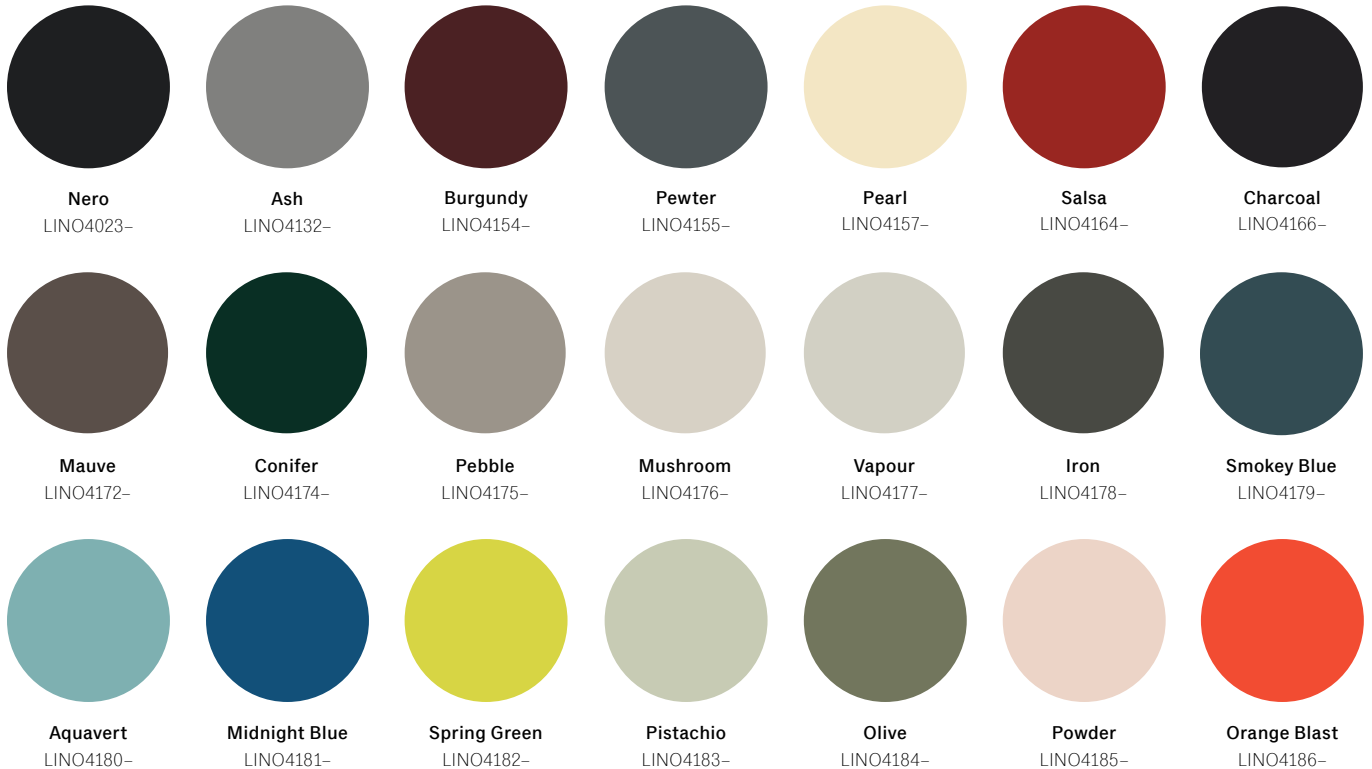

Lino Finishes / All colours from Forbo Linoleum Desktop Range:

Example Code: CT-650-LINO4176-PLY-9002

Edge Finishes / Details:

Timber Finishes / Details:

Contact Details

VG&P Ltd
Offley Works
1 Pickle Mews
London, SW9 0FJ

Showroom visits
by appointment only
+44 (0)20 7407 9907
info@verygoodandproper.co.uk

verygoodandproper.co.uk
—
Collection 2020
© VG&P 2020

Click here for:

Main Index
—
Appendix A
Appendix B

Laminate Finishes / All colours from Formica Fundamentals Range:

verygoodandproper.co.uk
—
Collection 2020
© VG&P 2020

Click here for:

Main Index
—
Appendix A
Appendix B

Metal Colours / Details:

Grey White
9002

Light Blue
6027

Sulphur Yellow
1016

Signal Red
3001

Black Red
3007

Orange
2008

Light Pink
3015

Dark Bronze
DBZ

Burnt Sienna
BSN

Khaki Green
KHG

Lacquered
Mild Steel LQS

Graphite
GRA