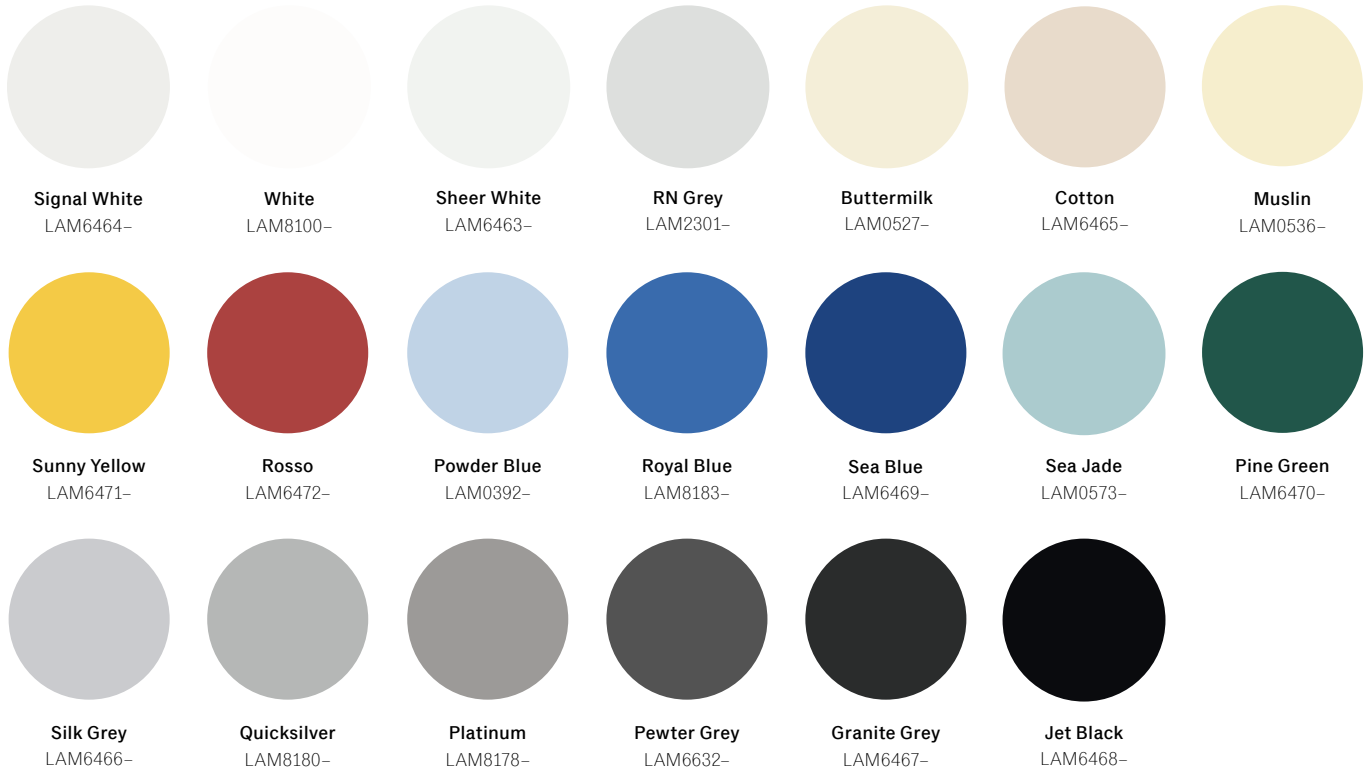

Lino Finishes / All colours from Forbo Linoleum Desktop Range:

Example Code: CT-650-LINO4176-PLY-9002

Edge Finishes / Details:

Timber Finishes / Details:

Contact Details

VG&P Ltd
Offley Works
1 Pickle Mews
London, SW9 0FJ

Showroom visits
by appointment only
+44 (0)20 7407 9907
info@verygoodandproper.co.uk

verygoodandproper.co.uk
—
Collection 2020
© VG&P 2020

Click here for:

Main Index
—
Appendix A
Appendix B

Laminate Finishes / All colours from Formica Fundamentals Range:

verygoodandproper.co.uk
—
Collection 2020
© VG&P 2020

Click here for:

Main Index
—
Appendix A
Appendix B

Metal Colours / Details:

Grey White
9002

Light Blue
6027

Sulphur Yellow
1016

Signal Red
3001

Black Red
3007

Orange
2008

Light Pink
3015

Dark Bronze
DBZ

Burnt Sienna
BSN

Khaki Green
KHG

Lacquered
Mild Steel LQS

Graphite
GRA