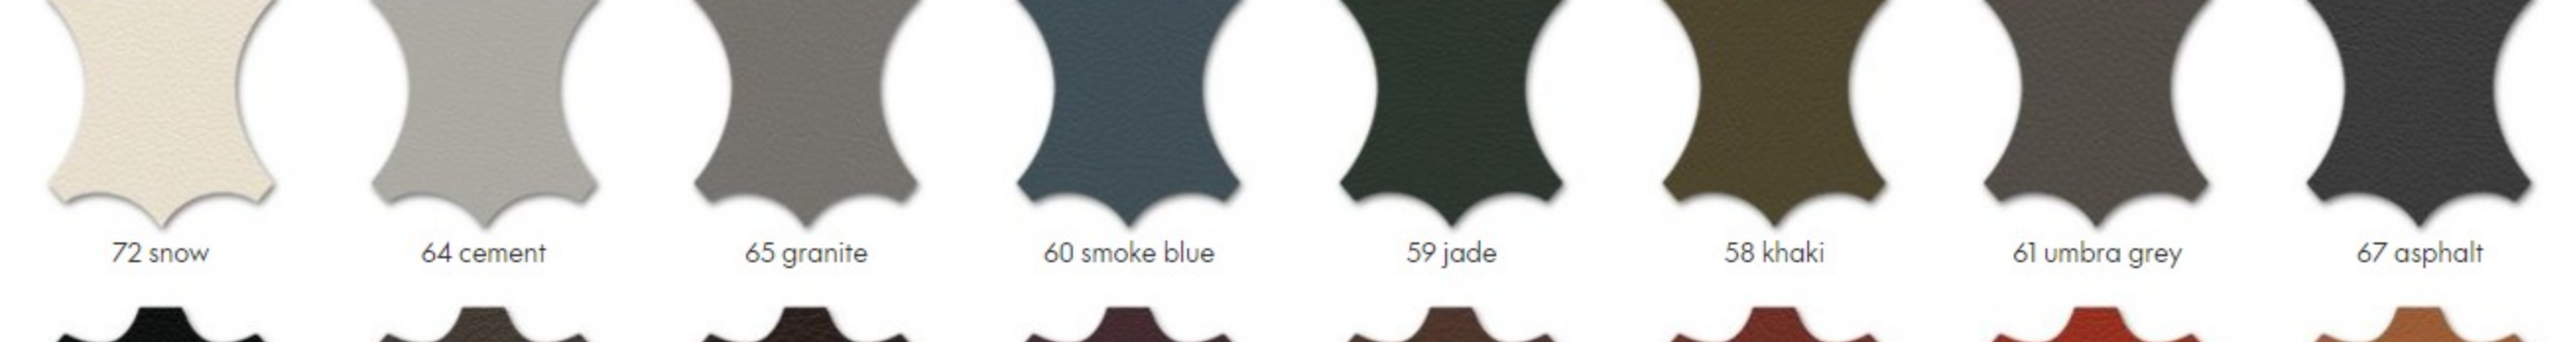

Plano More colors

Material description

- **Backrest and seat:** flexible upper backrest shell. Seat and backrest shell in fibreglass-reinforced polyamide. Seat and backrest upholstery in polyurethane foam. Armrests are integrated in the seat shell. Version in Laser fabric and in leather with two seams along the sides of the backrest.
- **Four-legged base:** polyamide in basic dark with glides.