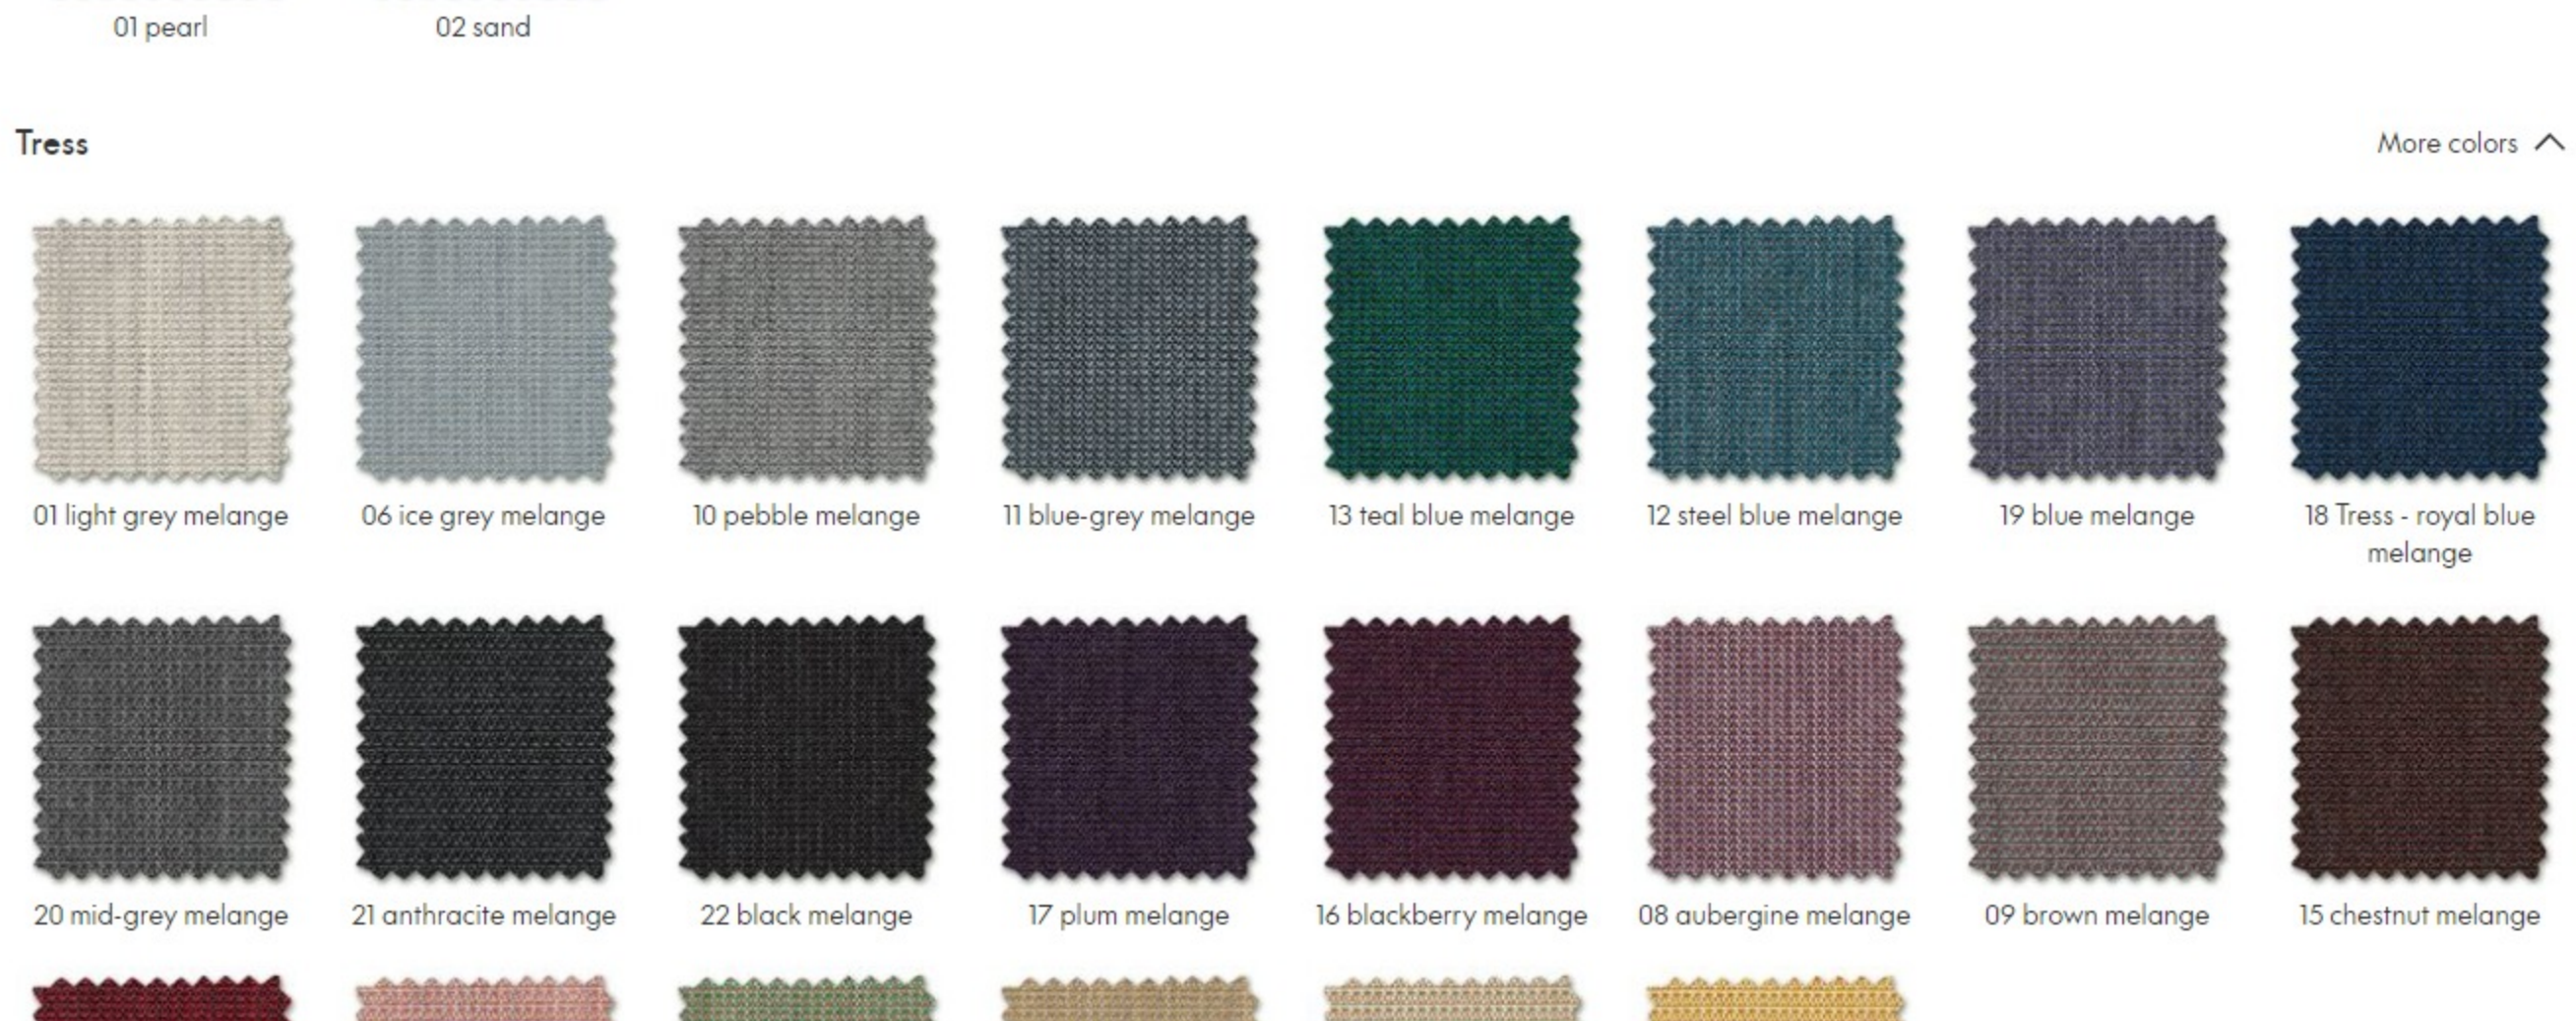

Plano More colors

Material description

- **Backrest and seat:** flexible upper backrest shell. Seat and backrest shell in fibreglass-reinforced polyamide. Seat and backrest upholstery in polyurethane foam. Armrests are integrated in the seat shell. Version in Laser fabric and in leather with two seams along the sides of the backrest.
- **Four-legged base:** polyamide in basic dark with glides.