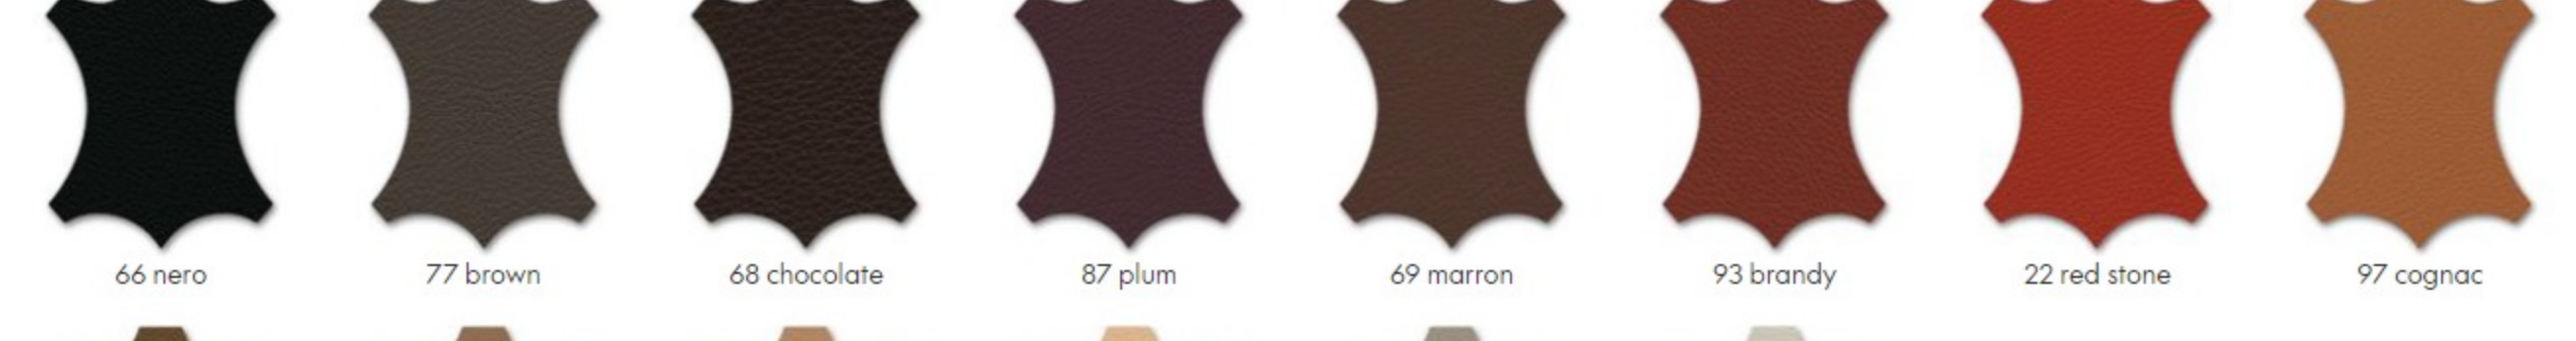

Plano More colors

Material description

- **Backrest and seat:** flexible upper backrest shell. Seat and backrest shell in fibreglass-reinforced polyamide. Seat and backrest upholstery in polyurethane foam. Armrests are integrated in the seat shell. Version in Laser fabric and in leather with two seams along the sides of the backrest.
- **Four-legged base:** polyamide in basic dark with glides.