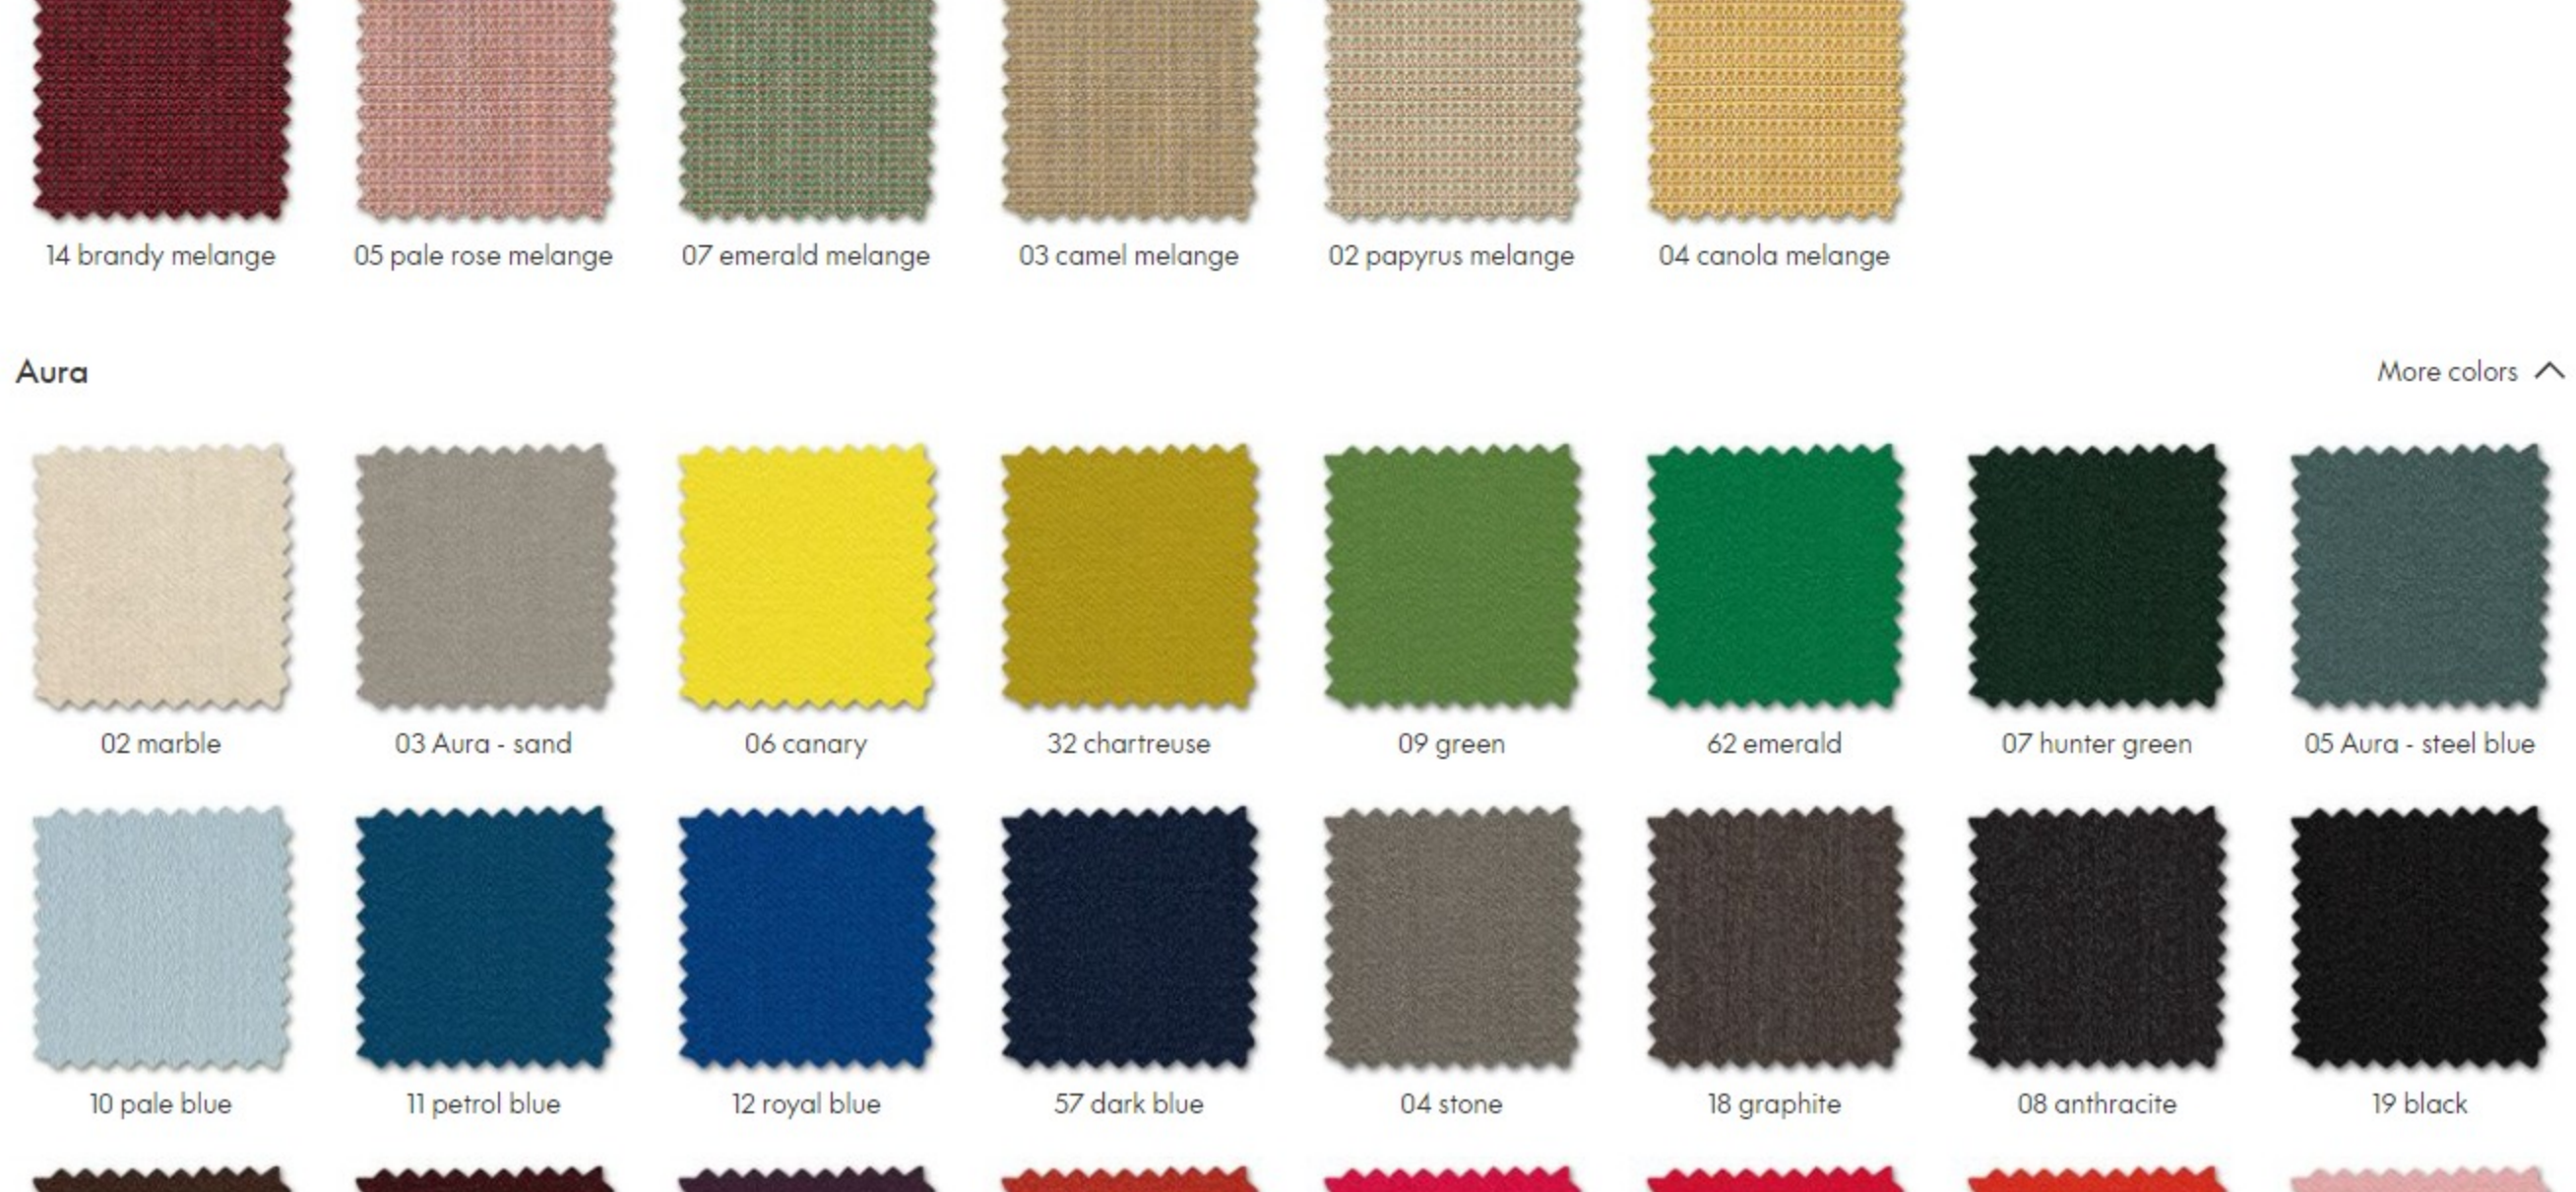

Plano More colors

Material description

- **Backrest and seat:** flexible upper backrest shell. Seat and backrest shell in fibreglass-reinforced polyamide. Seat and backrest upholstery in polyurethane foam. Armrests are integrated in the seat shell. Version in Laser fabric and in leather with two seams along the sides of the backrest.
- **Four-legged base:** polyamide in basic dark with glides.