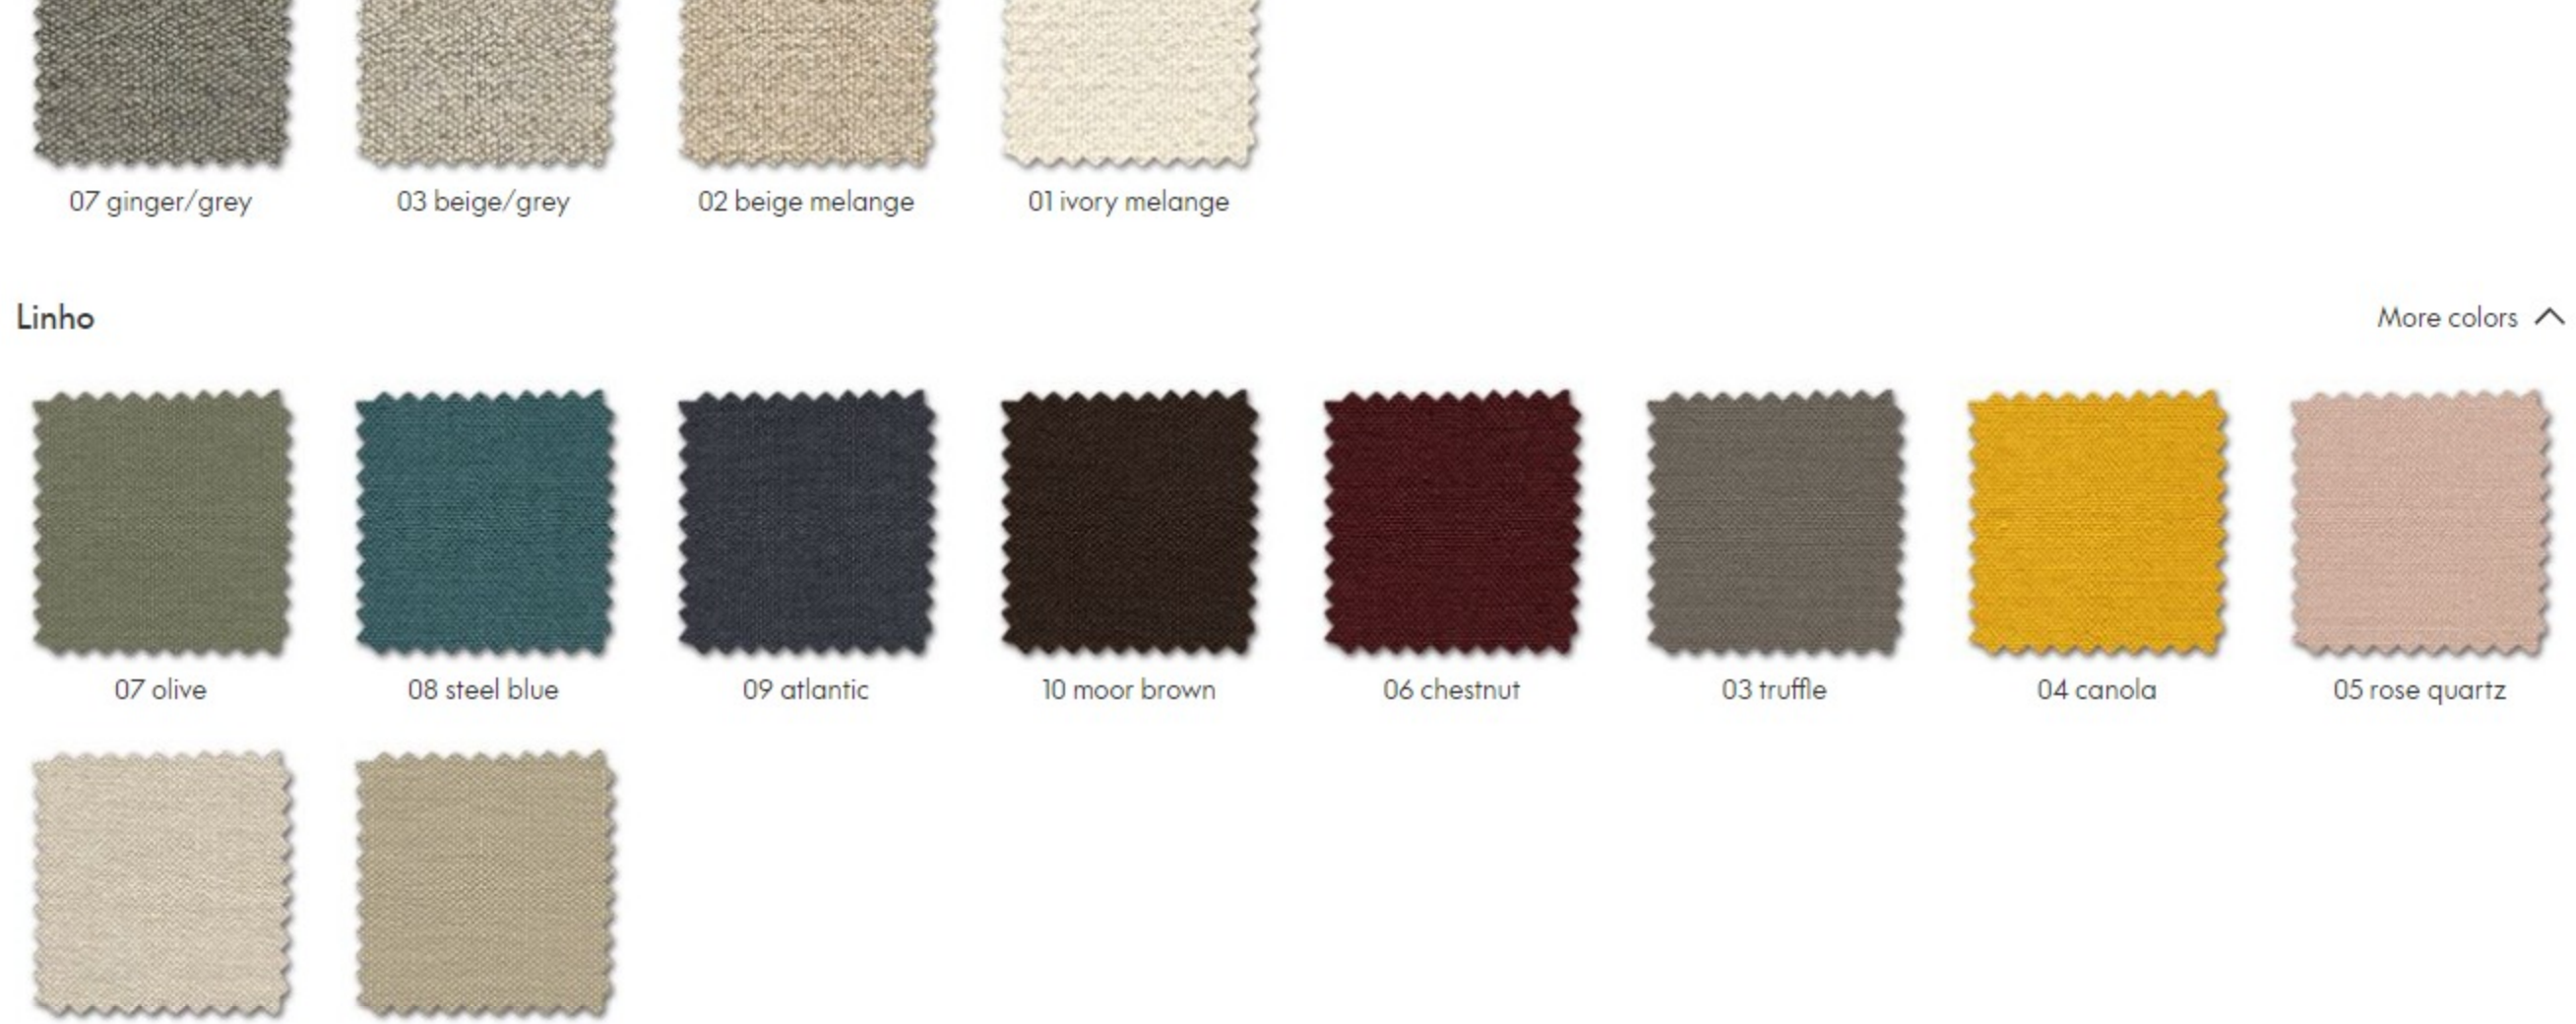

Plano More colors

Material description

- **Backrest and seat:** flexible upper backrest shell. Seat and backrest shell in fibreglass-reinforced polyamide. Seat and backrest upholstery in polyurethane foam. Armrests are integrated in the seat shell. Version in Laser fabric and in leather with two seams along the sides of the backrest.
- **Four-legged base:** polyamide in basic dark with glides.