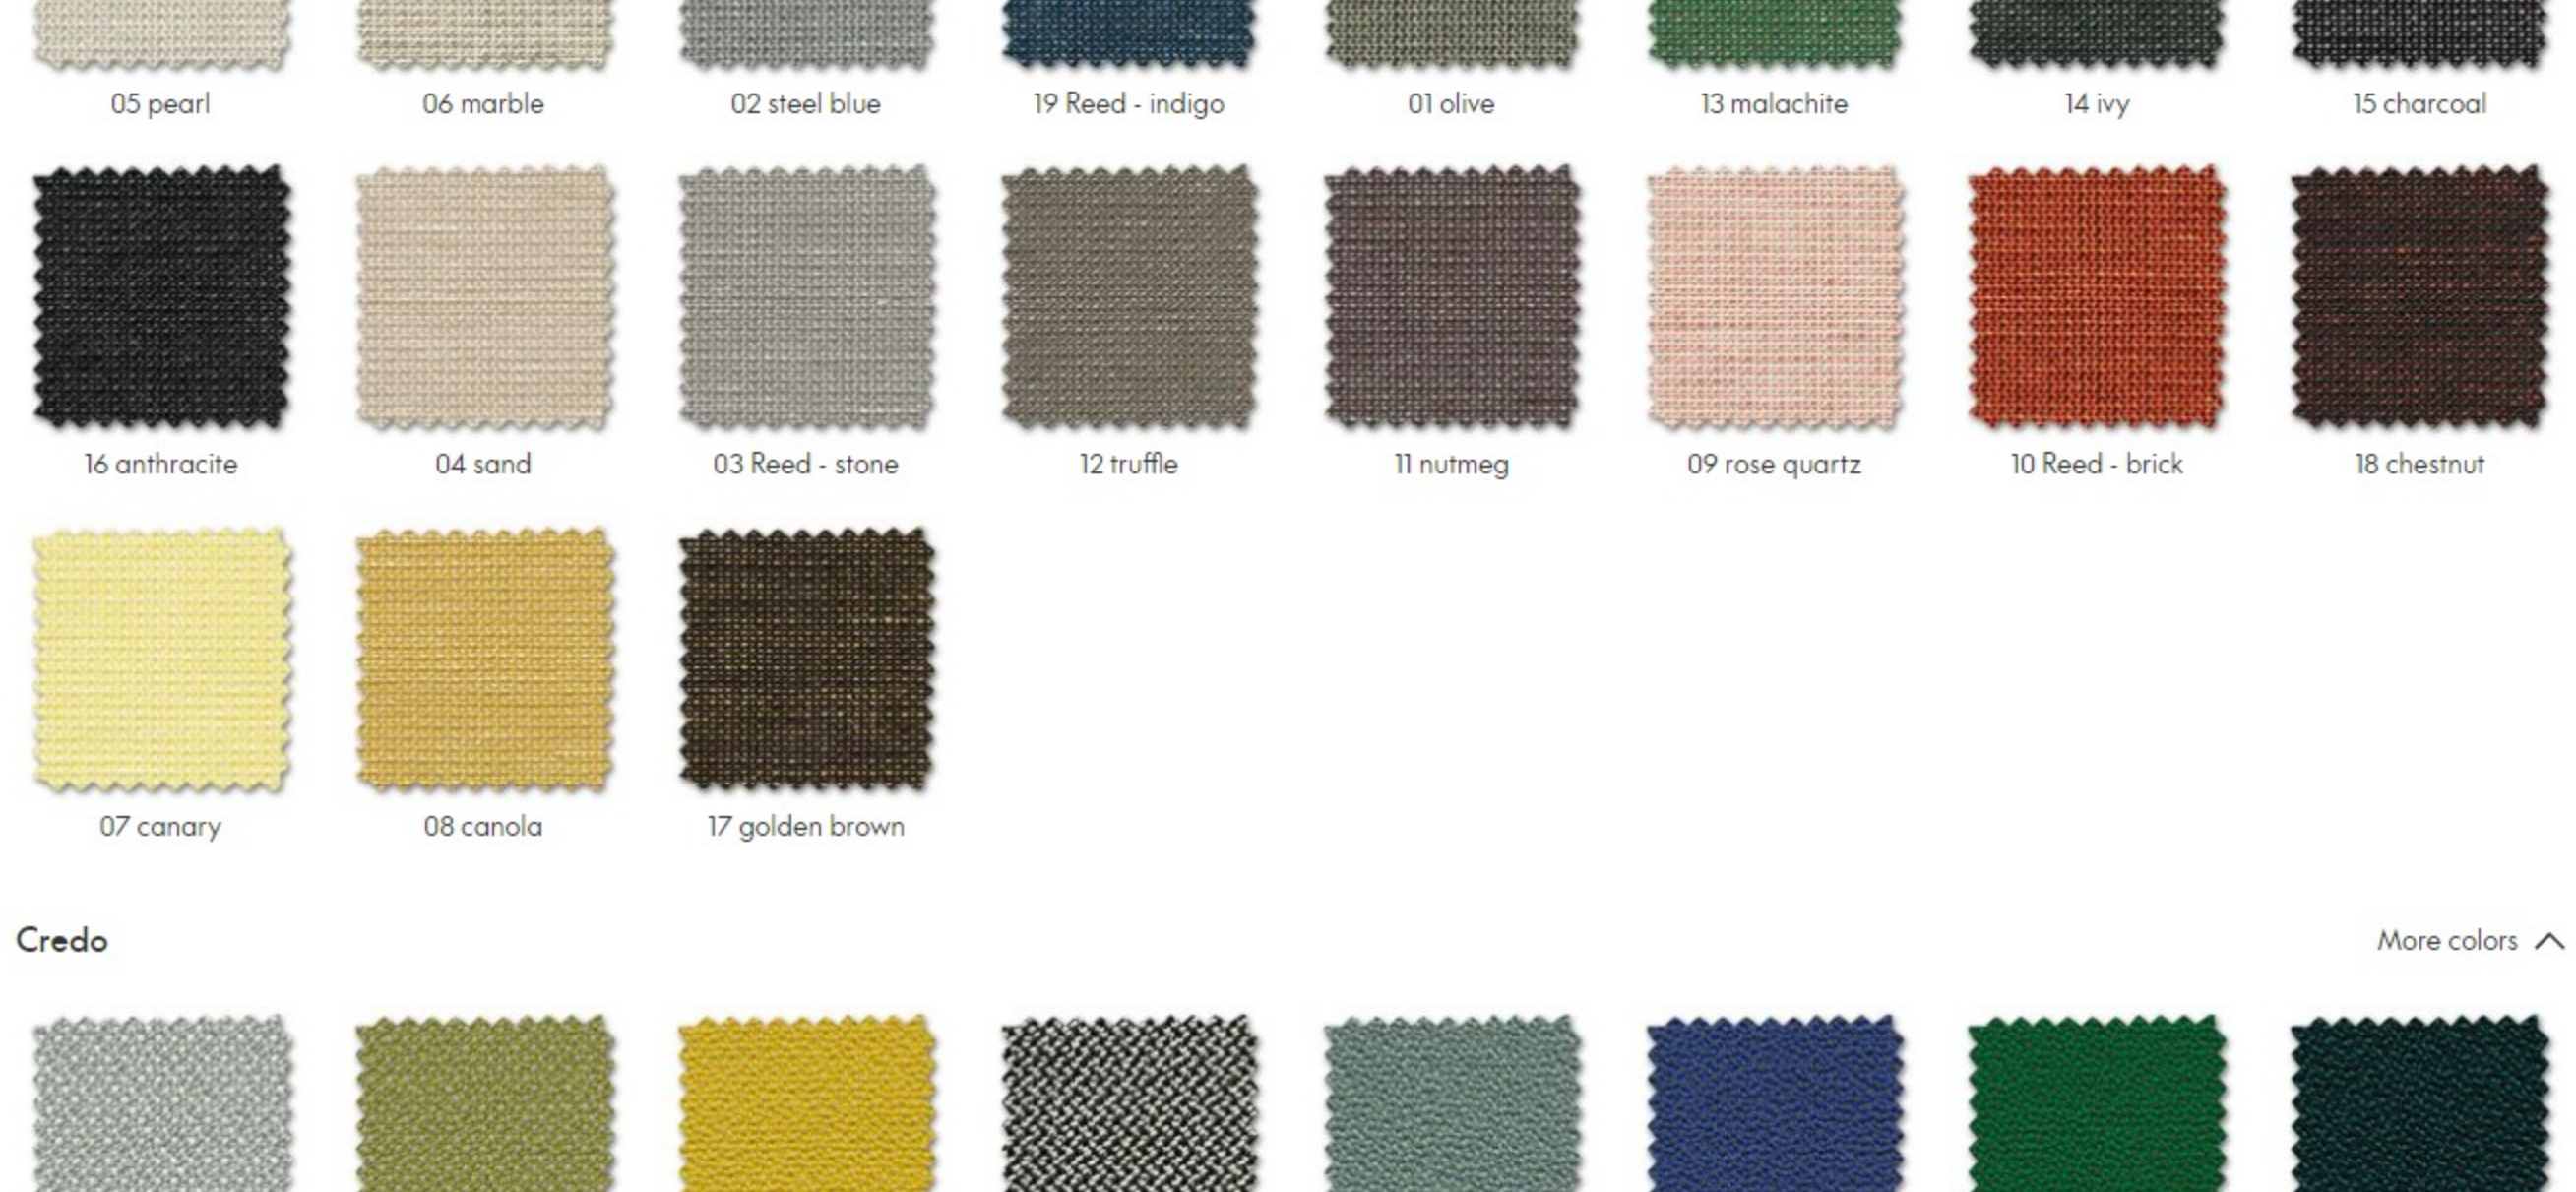

Plano More colors

Material description

- **Backrest and seat:** flexible upper backrest shell. Seat and backrest shell in fibreglass-reinforced polyamide. Seat and backrest upholstery in polyurethane foam. Armrests are integrated in the seat shell. Version in Laser fabric and in leather with two seams along the sides of the backrest.
- **Four-legged base:** polyamide in basic dark with glides.