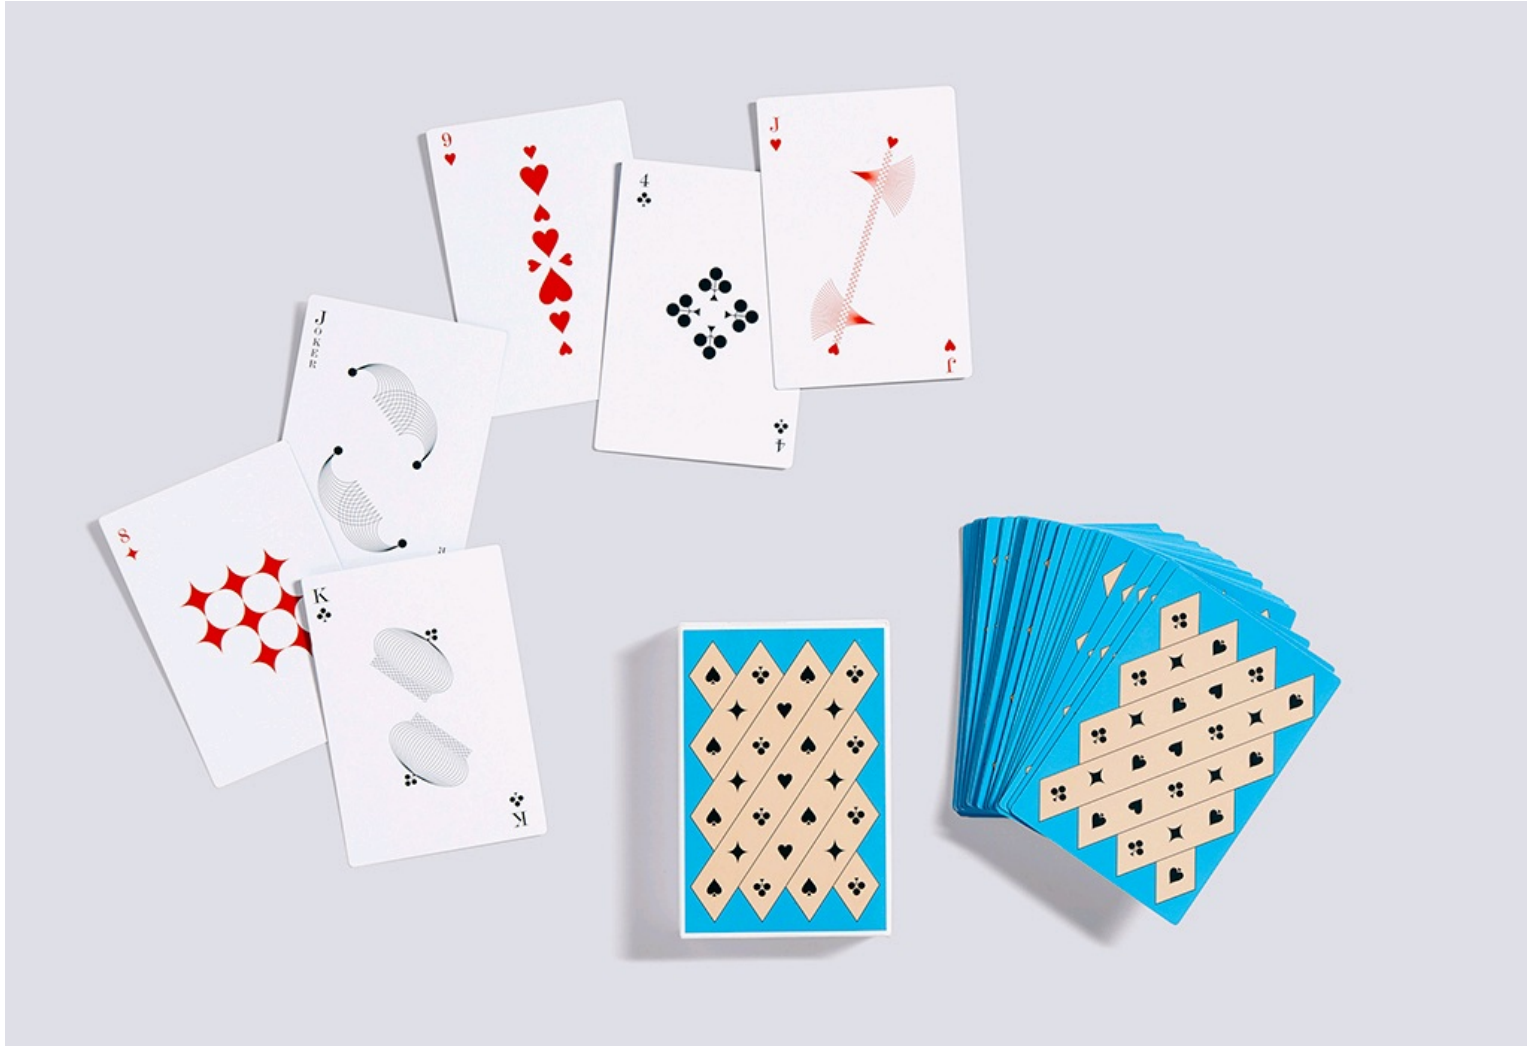

Playing cards

Clara von Zweigbergk, 2013

Description

Playing cards by [Clara von Zweigbergk](#) for [HAY](#).

With original graphic icons for each of the cards, graphic designer Clara von Zweigbergk has applied her unique feel for colour and form to this traditional set.

With countless games playable by one and two or more players, the deck of cards is an essential object to have in the home or travelling.

Dimensions
6.5w x 4d x 9.5cmh

Product code
HAY-503417

Delivery
5-7 working days