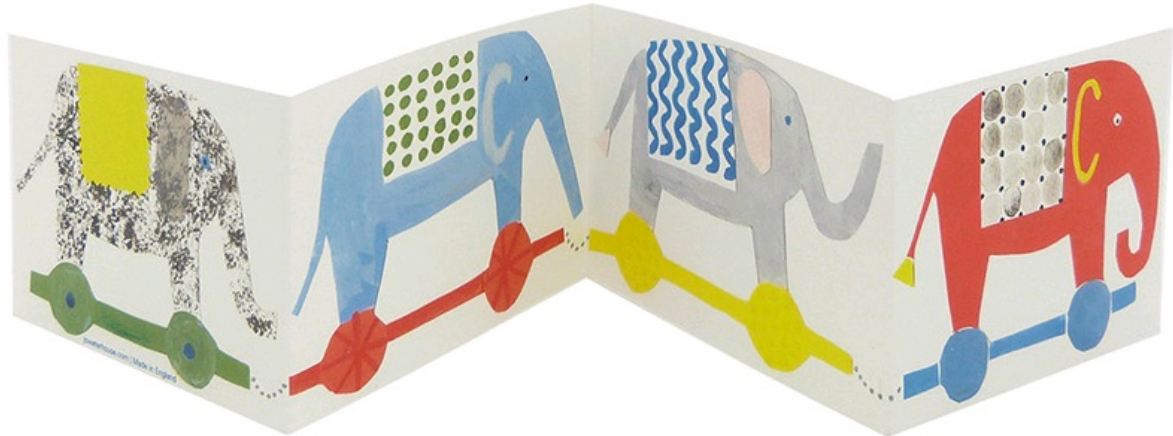

Elephants folding card

Description

Elephants folding card from [Hadley Paper Goods](#).

This delightfully diminutive card folds out to reveal a small herd of jubilant elephant toys rolling toward their next adventure.

Printed on 300gsm card.

Accompanied by a cream envelope.

Dimensions:

Folded: 8 x 11.5cmh

Open: 8 x 46cmh

Product code

HADLEY-FOLDING-ELEPHANTS

Delivery