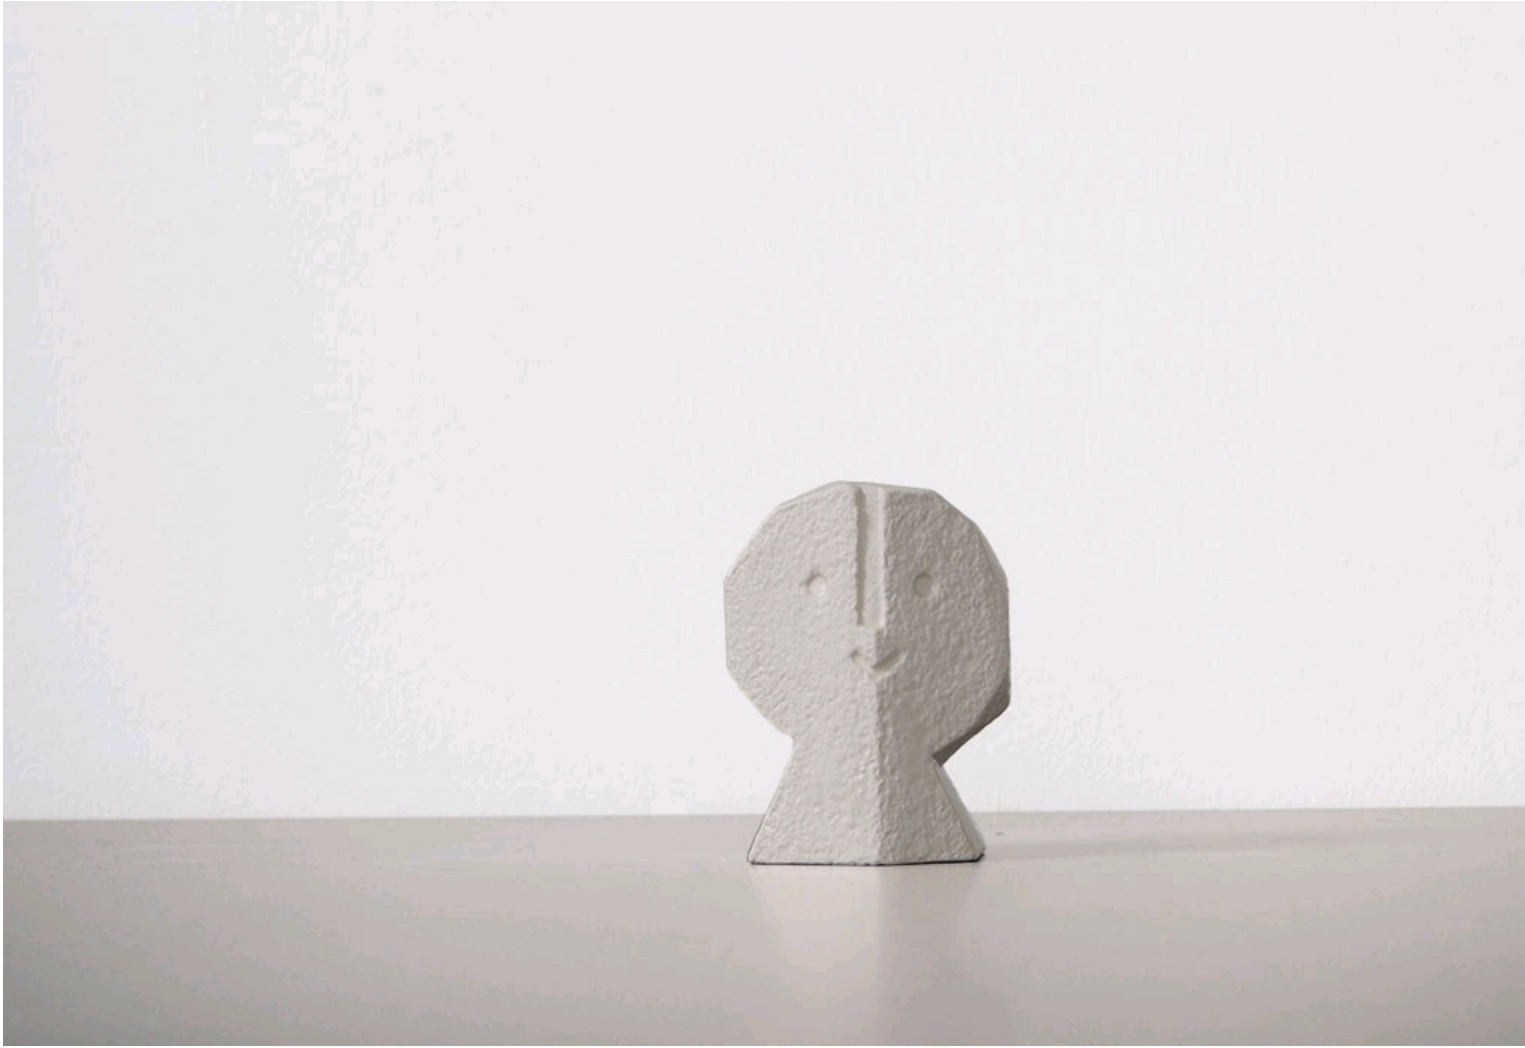

Facet ceramic head

Peter Slight,

Description

Facet Head ceramic SH02 by Peter Slight.

Introduce the charming ceramic Facet Head by Peter Slight into your home. Influenced by mid-century design, the handcrafted collection takes inspiration from renowned sculptors and ceramicist, including Henry Moore and Barbara Hepworth.

The pieces are slip-cast with an off-white matt glaze and produced in small batches near Worthing, West Sussex.

Please note that due to the handmade nature, each piece is unique.

Dimensions:
6.2w x 4.7d x 7.6cmh