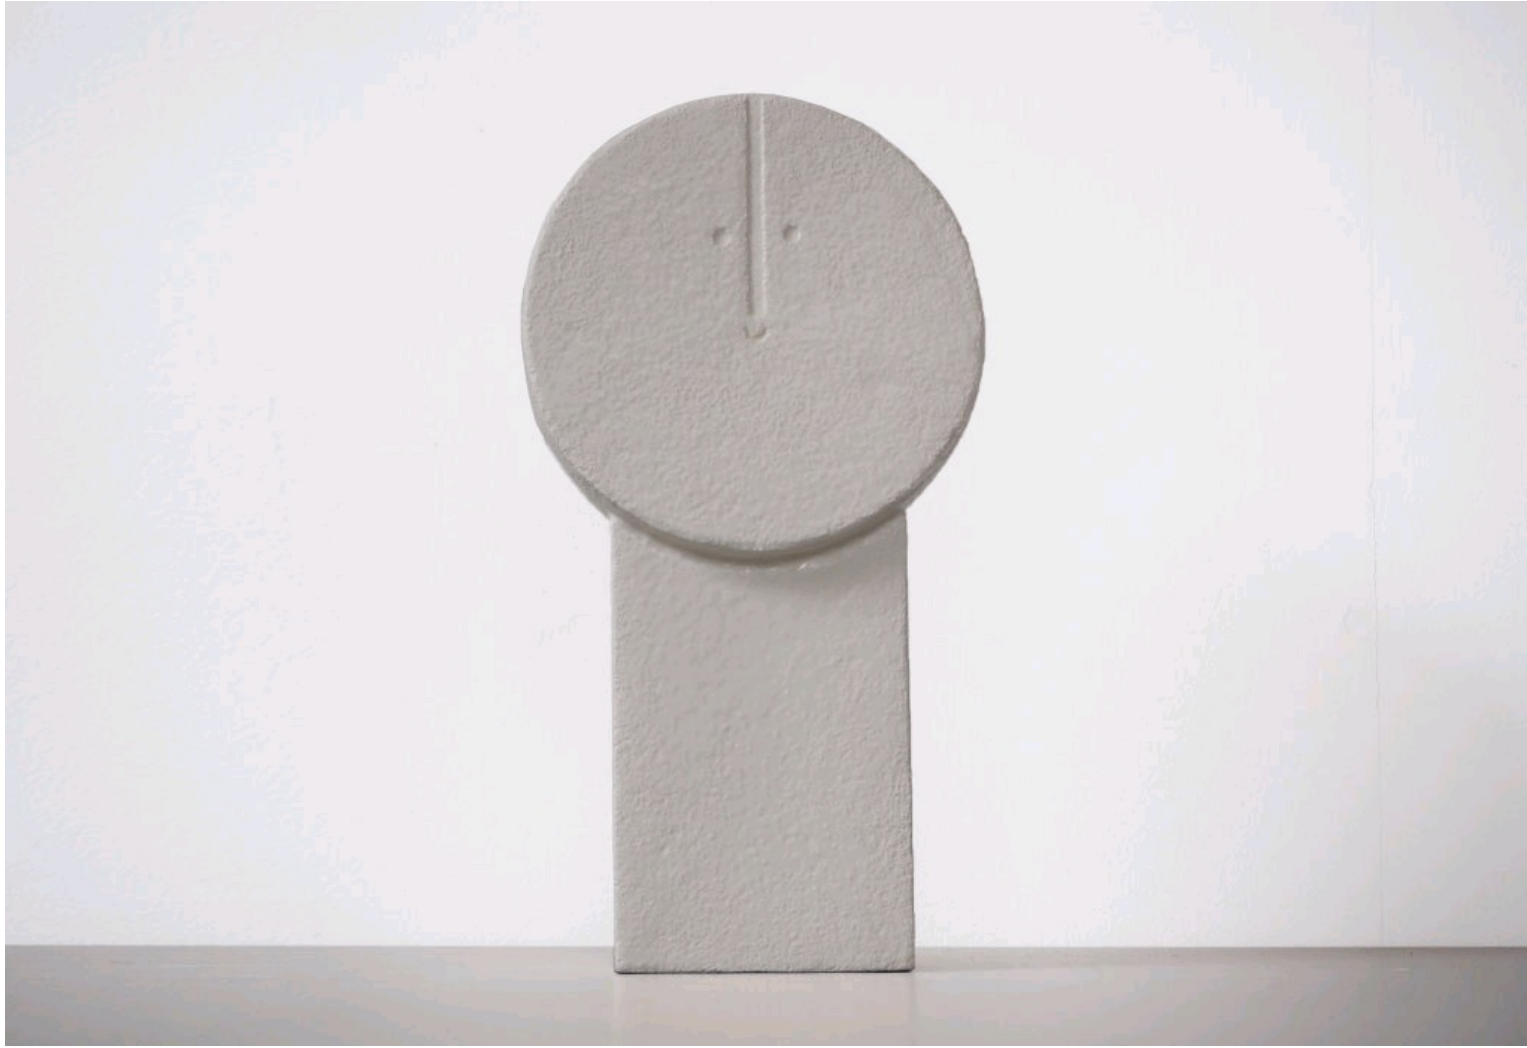

Big ceramic head

Peter Slight,

Description

Big Head ceramic BH01 by Peter Slight.

Handcrafted and fired in small batches near Worthing, the Big Head ceramic sculpture by Peter Slight is the perfect accessory to add personality to your decor. Influenced by mid-century design, the handcrafted collection takes inspiration from renowned sculptors and ceramicist, including Henry Moore and Barbara Hepworth.

The pieces are slip-cast with an off-white matt glaze.

Please note that due to the handmade nature, each piece is unique.

Product code

SLIGHT-BH01

Delivery

2-4 weeks

Price

£75.00