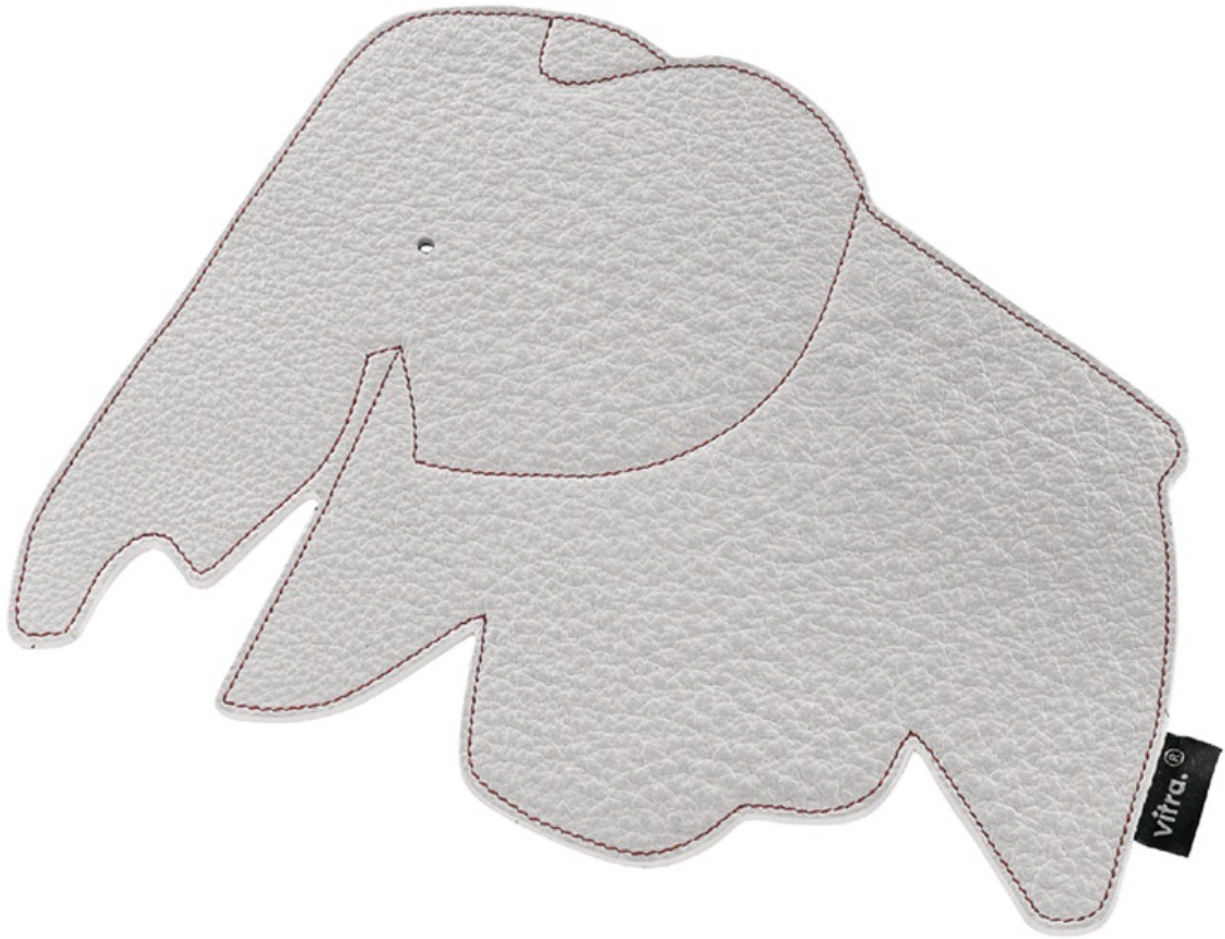

# Elephant mouse pad

Hella Jongerius, 2010

## Description

**Elephant mouse pad** by [Hella Jongerius](#) for [Vitra](#).

It was without a doubt the Eames Elephant that inspired Hella Jongerius to create this charming and decorative mouse mat.

The Elephant mouse pad is made of two layers of the best Vitra sofa leather and feels soft to the touch. As a result, it can be used as a base for all of today's standard computer mouses.

Available in snow

Dimensions  
25w x 20d x 0.3cmh