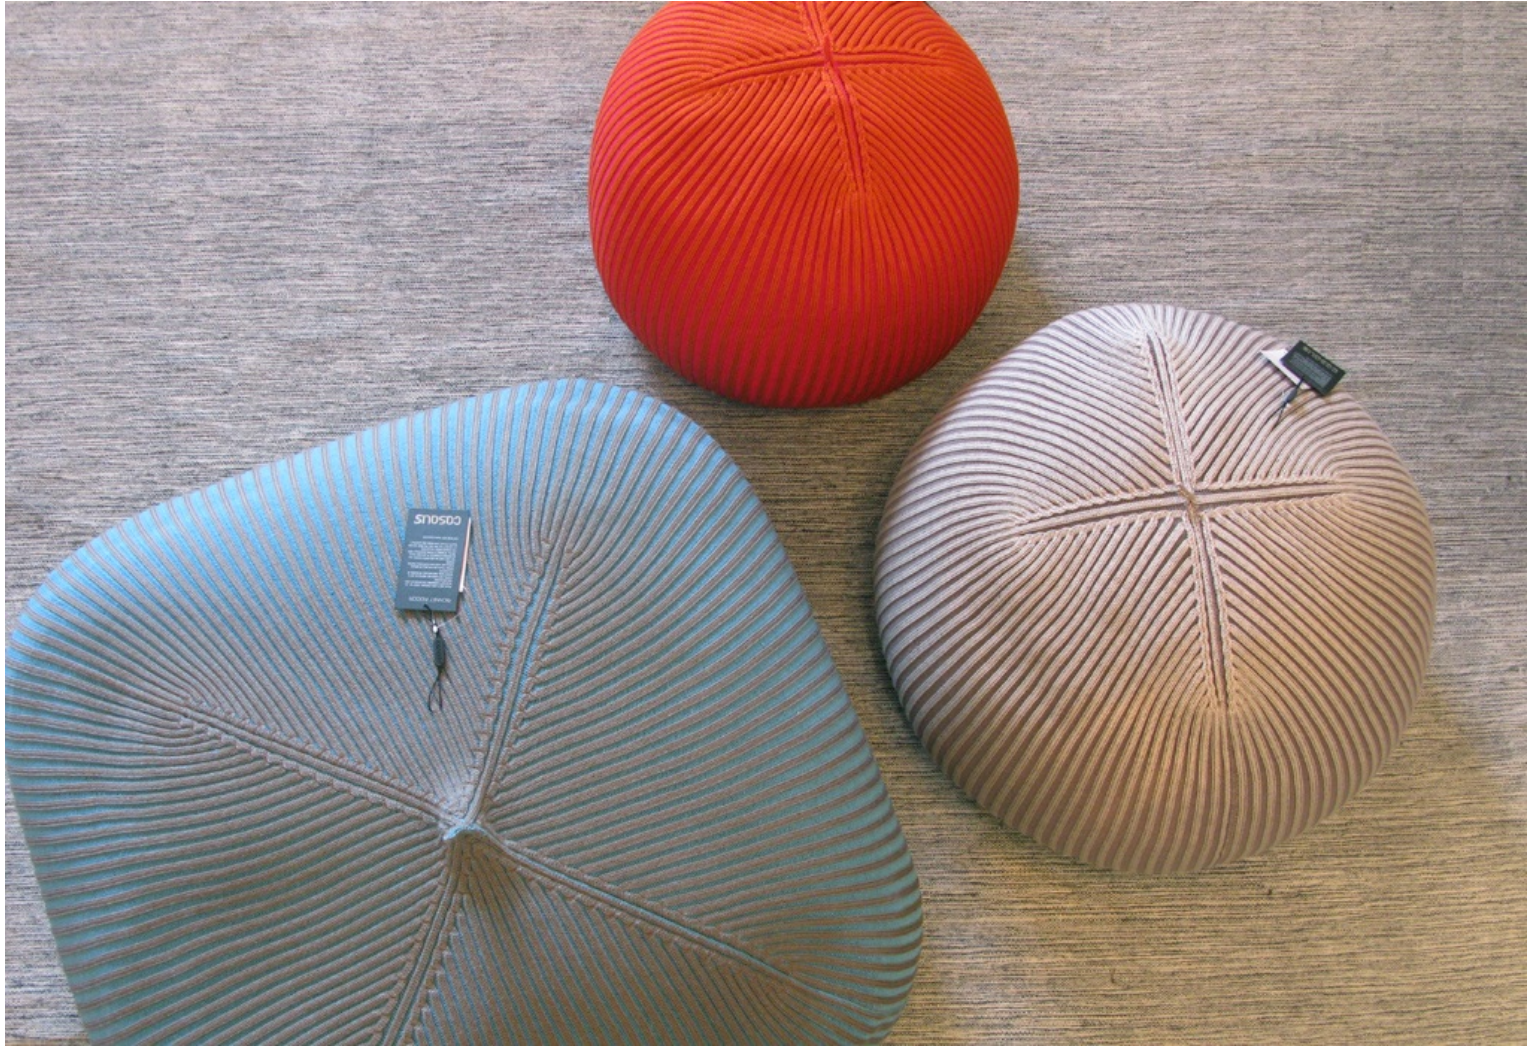

Bonnet pouf

Liset Van der Scheer,

Description

Bonner pouf by Liset Van der Scheer for Casalis.

Pouf with removable knitted cover in 100% merino wool. Bonnet poufs come in various shapes, colourways and sizes. Please refer to product downloads for available upholstery colours.

Dimensions

Palla small 50dia x 36cmh
Palla medium 60dia x 44cmh
Quadrato medium 56dia x 26cmh
Quadrato large 85dia x 28cmh
Stella 90dia x 36cmh

Product code

CAS-*

Delivery

Made-to-order: 4-6 weeks

Price

£384.00