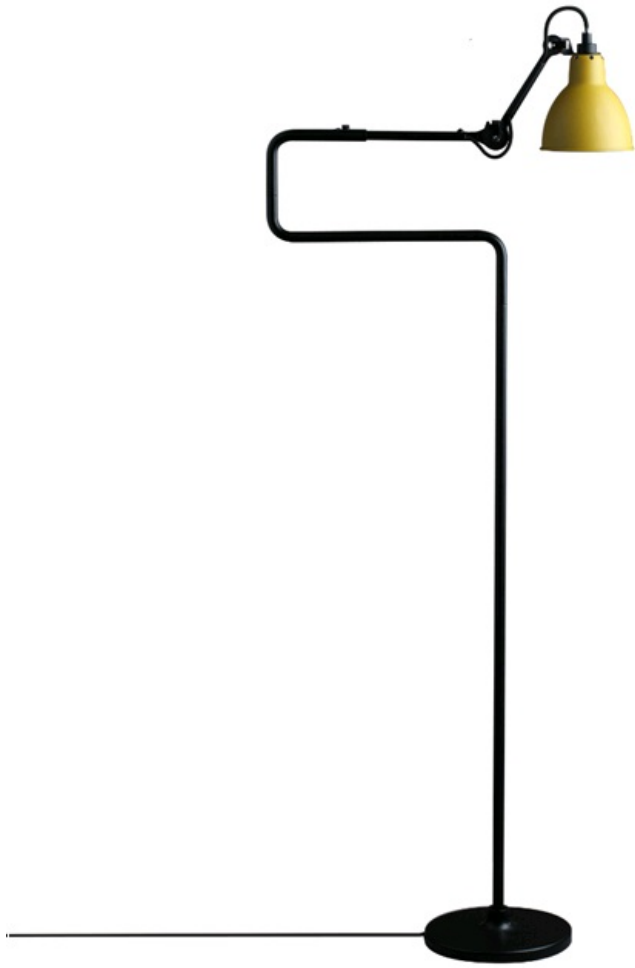

411 floor lamp

Bernard Albin Gras, 1921

Description

411 floor lamp by [Bernard Albin Gras](#) for [DCW éditions](#).

In 1921 Bernard-Albin Gras designed a series of lamps for use in offices and industrial environments. The Gras lamp was astounding in its simple, robust and yet very ergonomic design. The functional aesthetics of the Gras lamp, and the design of arms, stems, brackets and bases, were truly original and far ahead of its time.

Structure and shade in steel. Base and stem in black satin with shade in an extensive range of finishes.

Dimensions

H 120cm

Horizontal stem: 2*34cm

Bielle : 20cm

Lamp shade : 14dia x 18cmh

Bulb

E14 ESL 11W (not included)