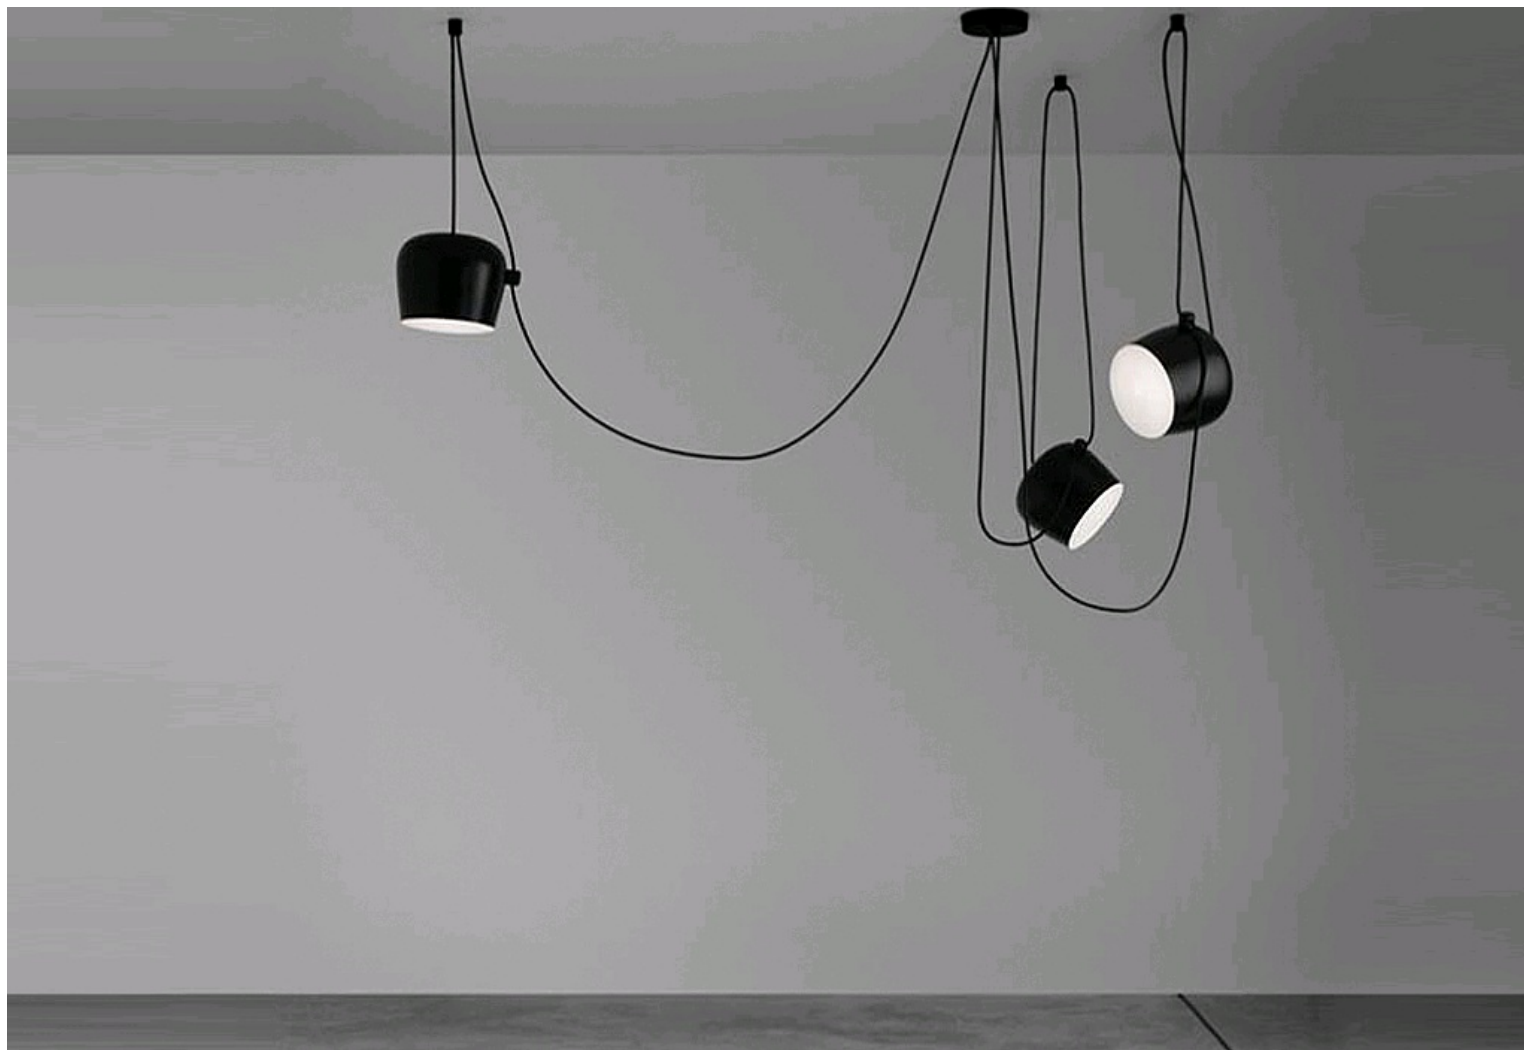

## Description

**Aim pendant light** by [Ronan & Erwan Bouroullec](#) for [Flos](#).

Body in varnished aluminium sheet, shade in photo-etched optical polycarbonate.

Internal reflector in photo-etched ABS. Directionable body.

Powered directly from mains. The led can be dimmed with a "Triac for LED" dimmer.

The cable has a length of 9 metres allowing the lamp to be suspended 3 metres from the ceiling.

Please note: multiple rose is required when combining more than one light.