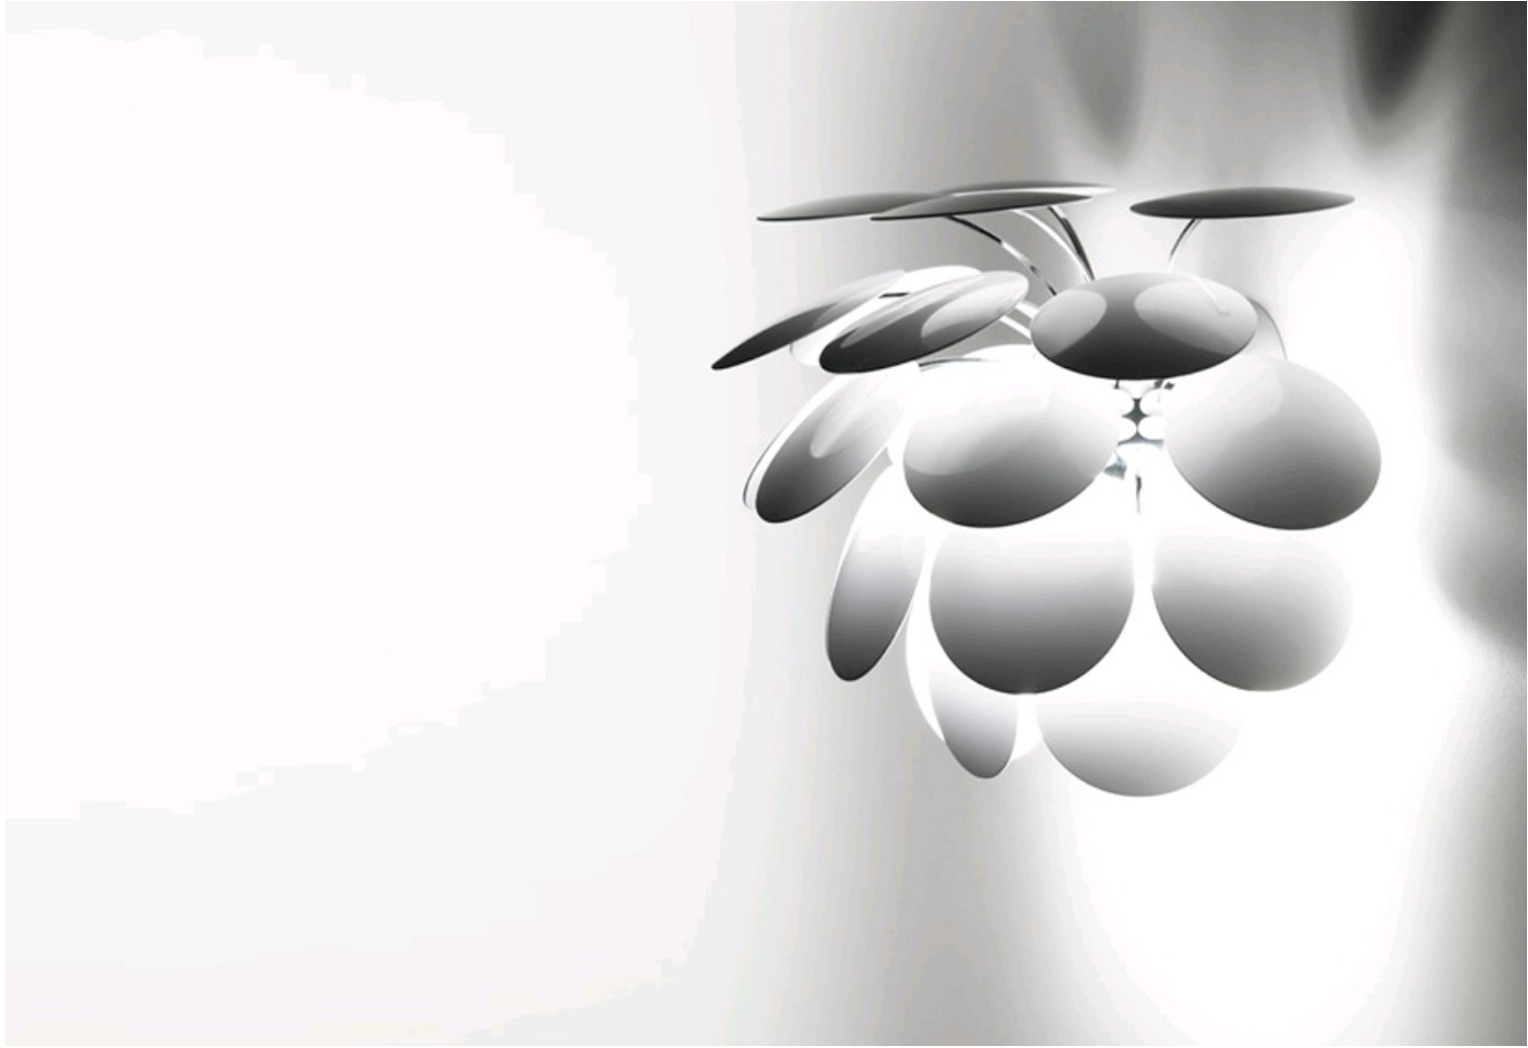

Discoco wall light

Christophe Mathieu,

Description

Discoco wall light by [Christophe Mathieu](#) for [Marset](#).

Attractive and decorative, Discocó has become a resounding success, with one foot in Scandinavian design and the other in Mediterranean style. Its complex simplicity and evocative play of light and shade make this lamp ideal to illuminate and enrich a setting.

Opaque ABS discs, chromed semi-pendant. Available in White, Matte Grey, Matte Beige and Black-Gold.

Dimensions:
38w x 23.6d x 27.5cmh

Bulb:
2x E14 LED 5W

Product code

MARS-A620-100*

Delivery

Made-to-order: 4-6 weeks