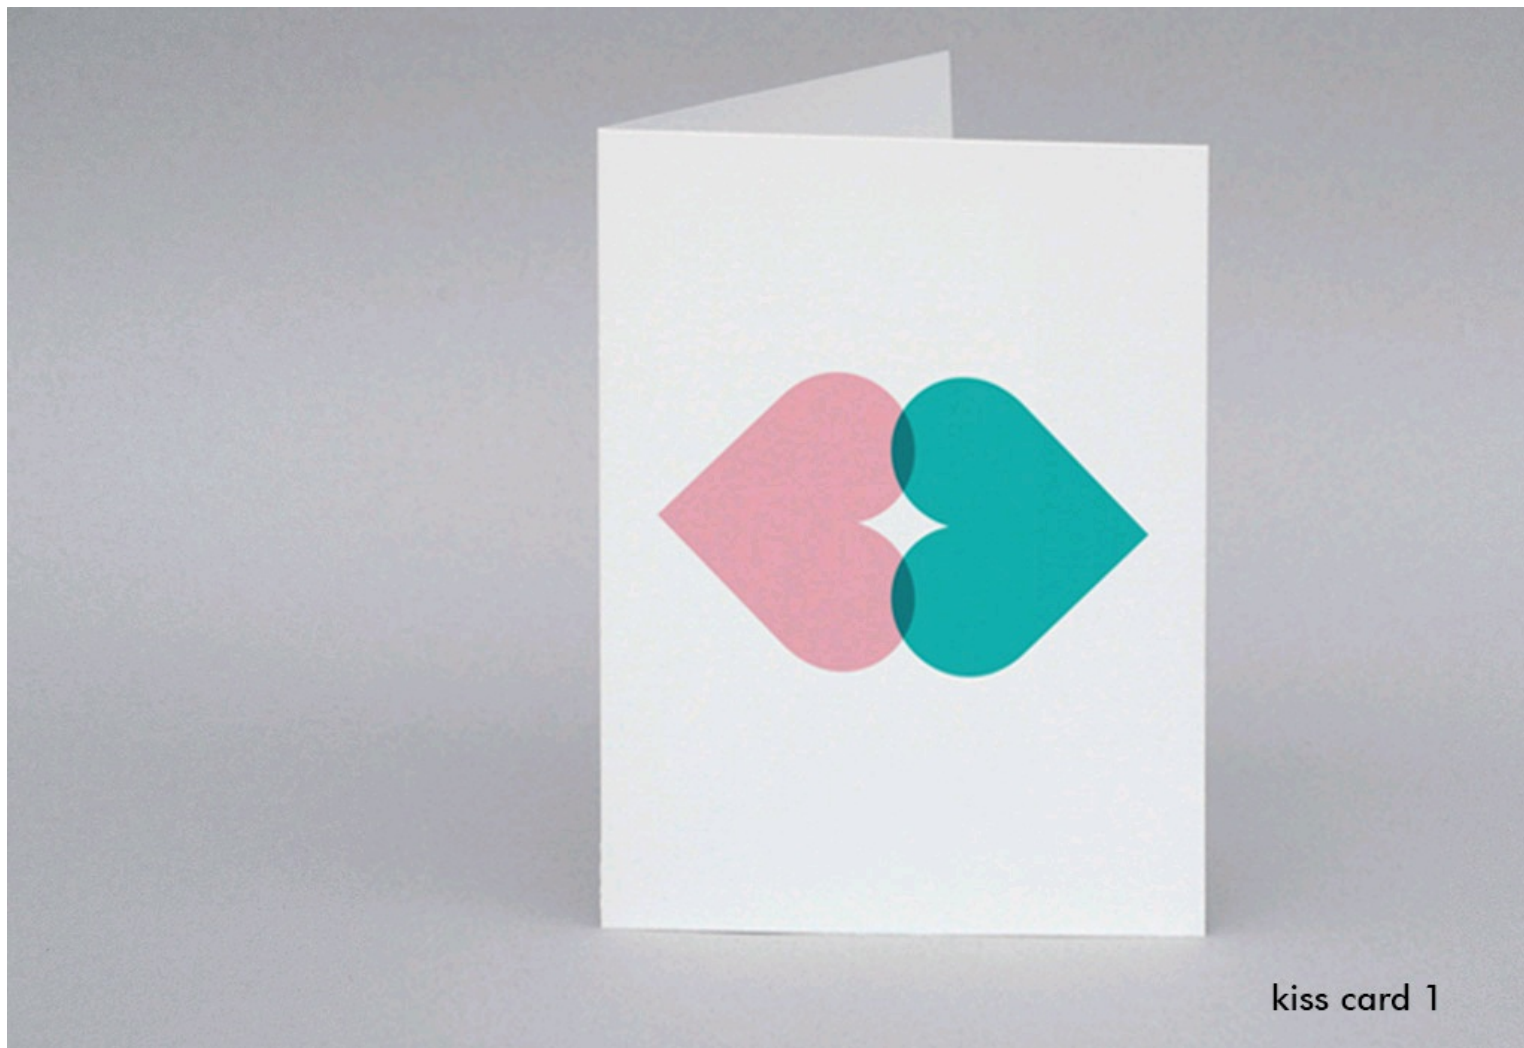

The Kiss card

Paul Farrell,

Description

The Kiss card designed by Paul Farrell.

Bristol based printmaker and designer Paul Farrell has been producing bold, colourful and graphic work for over 20 years.

The Kiss cards feature two overlapping hearts and are digitally printed in the UK on to high-quality matt white 280gsm card.

Left blank for your own message.

Dimensions:
10.5w x 14.8cmh

Product code

FAR-KISS-*

Delivery

Kiss 2: 3-5 working days; Kiss 1: to order, 2-4 weeks.

Price

£2.95