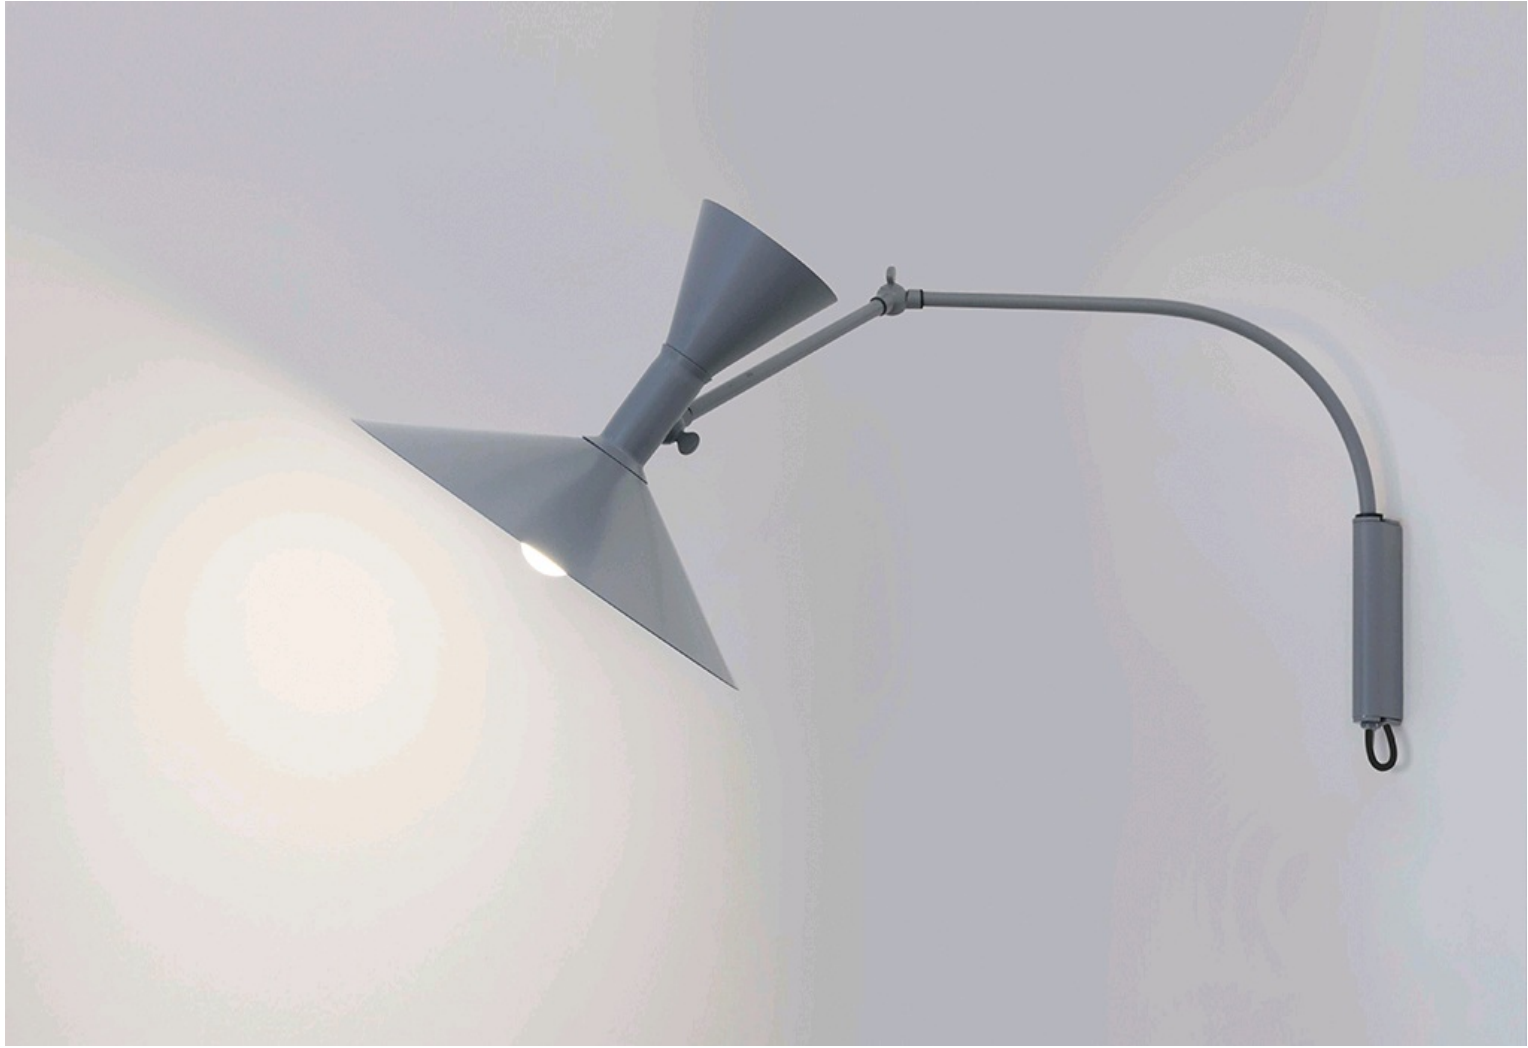

Lampe de Marseille Mini

Le Corbusier,

Description

Lampe de Marseille Mini by [Le Corbusier](#) for [Nemo Lighting](#).

Mini version of the Lampe de Marseille, made of aluminium with spun aluminium diffuser. Available with matt grey or white wash body, with white internal diffusers. Direct and indirect lighting output, with a switch on the cable. Wall installation also without plug. Functional and adjustable light output.

Light source: (not included)
E14 P45 max 46+46W Fluo/LED/Halo

Dimensions:
85d x 30dia x 24cmh

Product code
CASSL-LMM-EDD-31*

Delivery
Made-to-order: 6-8 weeks

Price
£458.00

Shop

274/275 Upper Street London N1 2UA
Monday to Saturday 10am to 6pm
Sunday 11am to 5pm T 020 7288
1996 mail@twentytwentyone.com