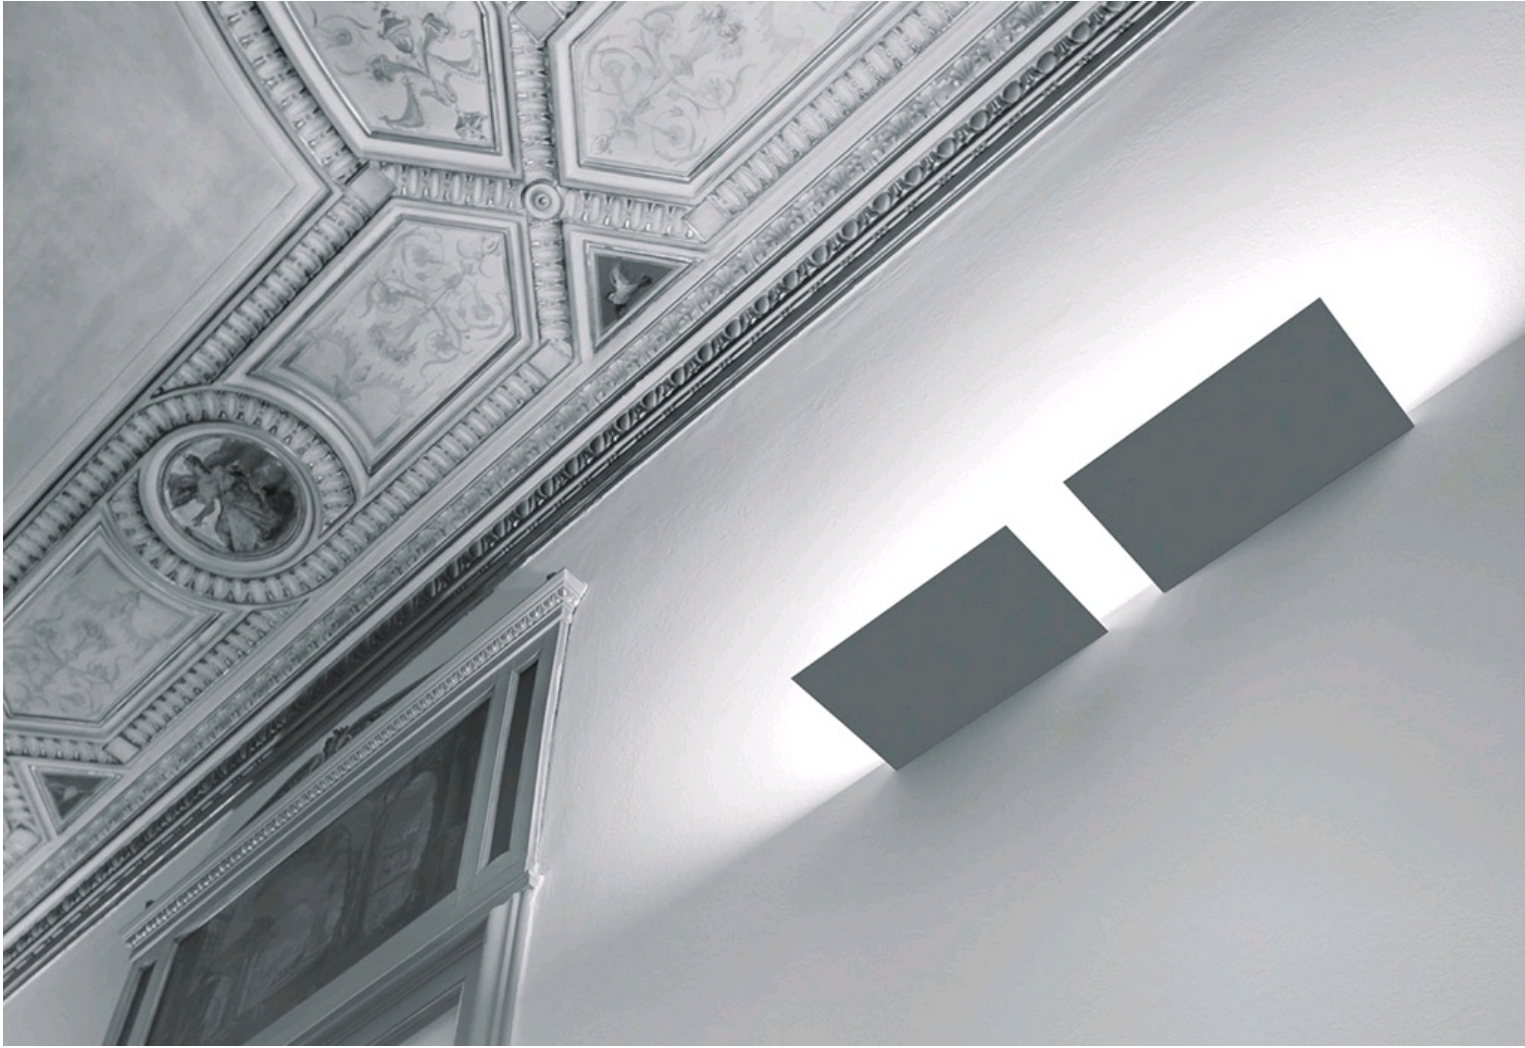

Foil wall light

Daide Groppi, 2010

Description

Foil wall/ceiling light by [Daide Groppi](#).

Foil distills the wall or ceiling light to its architectural essence with a metallic plane that projects from the wall or ceiling to illuminate an area.

Can be mounted on walls or ceilings and used singly or in multiple arrays for striking effect.

Available in matt black or matt white finish with IGBT-dimmable LED or non-dimmable halogen light source.

Dimensions
29w x 18d x 2.5cmh