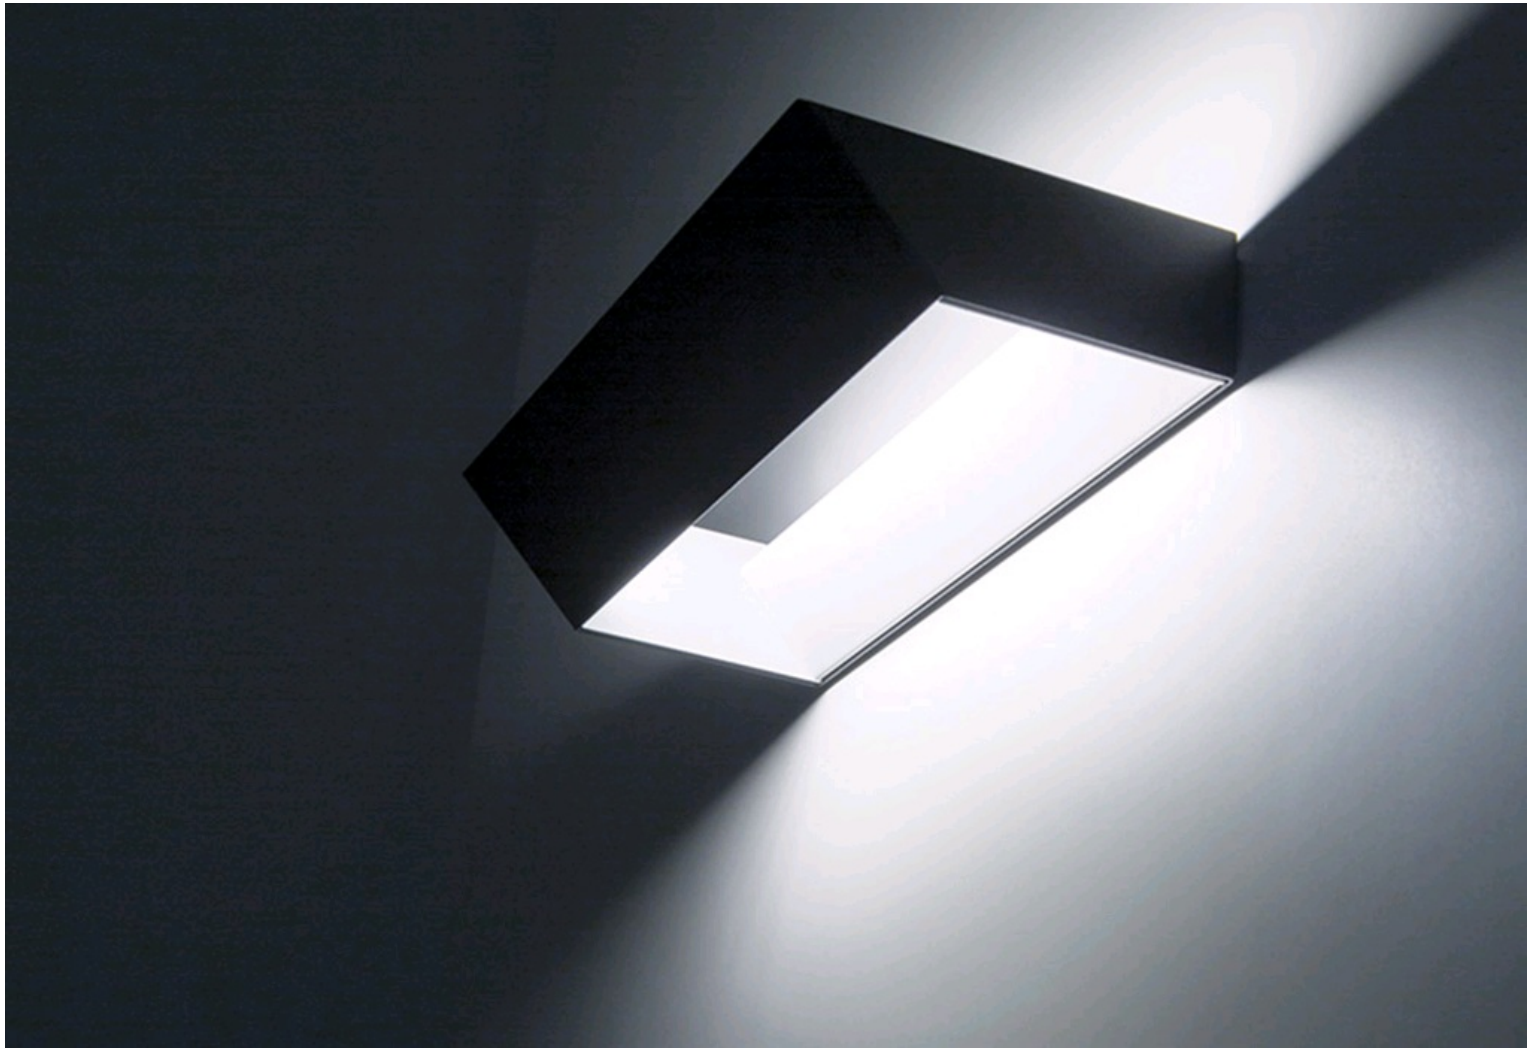

# Obliqua wall light

Daide Groppi, 2011

## Description

**Obliqua wall light** by [Daide Groppi](#).

Obliqua achieves the seemingly impossible, providing illumination from a minimal wall-mounted structure of folded metal.

LED light sources integrated within the rectangular metal frame provide effective up- and downlighting allowing the space at the centre of the frame to remain completely free and see-through from top to bottom.

The ideal lighting feature for open staircases or corridors where its structural qualities can be appreciated from all angles. Equally suited to placing above a bathroom mirror.

Can be used singly or in multiple arrays for striking effect.

Available in matt white or matt black exterior with matt white interior finish with non-dimmable LED light source.

Dimensions  
30w x 15d x 5cmh

Light source  
110/240V 15W LED 3000K 1280lm

For full technical information please see Product downloads.