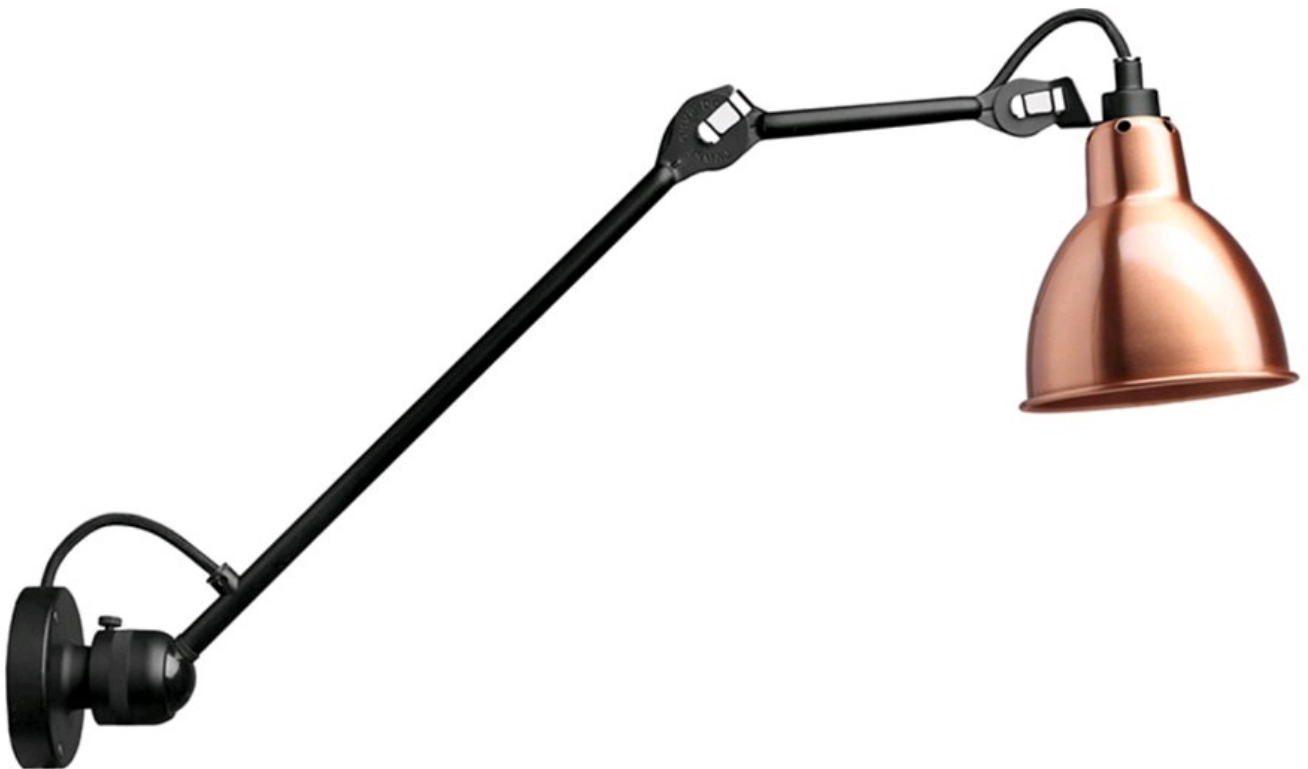

304L wall light

Bernard Albin Gras, 1921

Description

304L wall light by [Bernard-Albin Gras](#) for [DCW éditions](#).

In 1921 Bernard-Albin Gras designed a series of lamps for use in offices and industrial environments. The Gras lamp was astounding in its simple, robust and yet very ergonomic design. The functional aesthetics of the Gras lamp, and the design of arms, stems, brackets and bases, were truly original and far ahead of time.

Steel arm in satin black with a range of shade colour options. The Lampe Gras 304L can be used as both a ceiling and wall light. Available with 2 arm lengths - 40cm or 60cm. Shade in 2 shapes, either round or conical.

This is a hard-wired light without a cable and without a switch on the base. IP 20 rated.

See downloadable pdf for full specification and drawing for detailed dimensions.

Dimensions

304L 40 - Arm : 40 cm, Rod : 20 cm

304L 60 - Arm : 60 cm, Rod : 20 cm

Recommended bulb

E14 ESL 11W (not included)

Product code

LGRAS-304L*

Delivery

Made-to-order: 3-5 weeks

Price