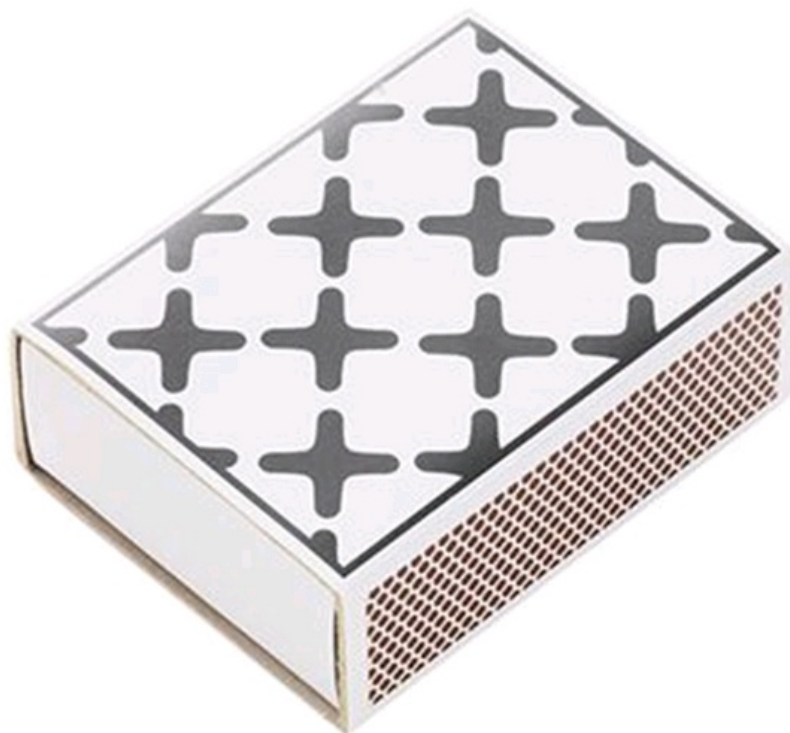

Matchbox

by Lassen, 2015

Exes

Description

Matchbox designed and manufactured by [by Lassen](#).

An elegant match box featuring the graphic black and white patterns that can be found throughout the by Lassen collection.

Available in two different patterns, Exes and Mesch. Please see product images for further information.

Dimensions:
7.1 x 5.4 x 2.5cm

Product code
BYLASS-4612*

Delivery
3-5 working days

Price
£6.00

Shop

274/275 Upper Street London N1 2UA
Monday to Saturday 10am to 6pm
Sunday 11am to 5pm T 020 7288
1996 mail@twentytwentyone.com