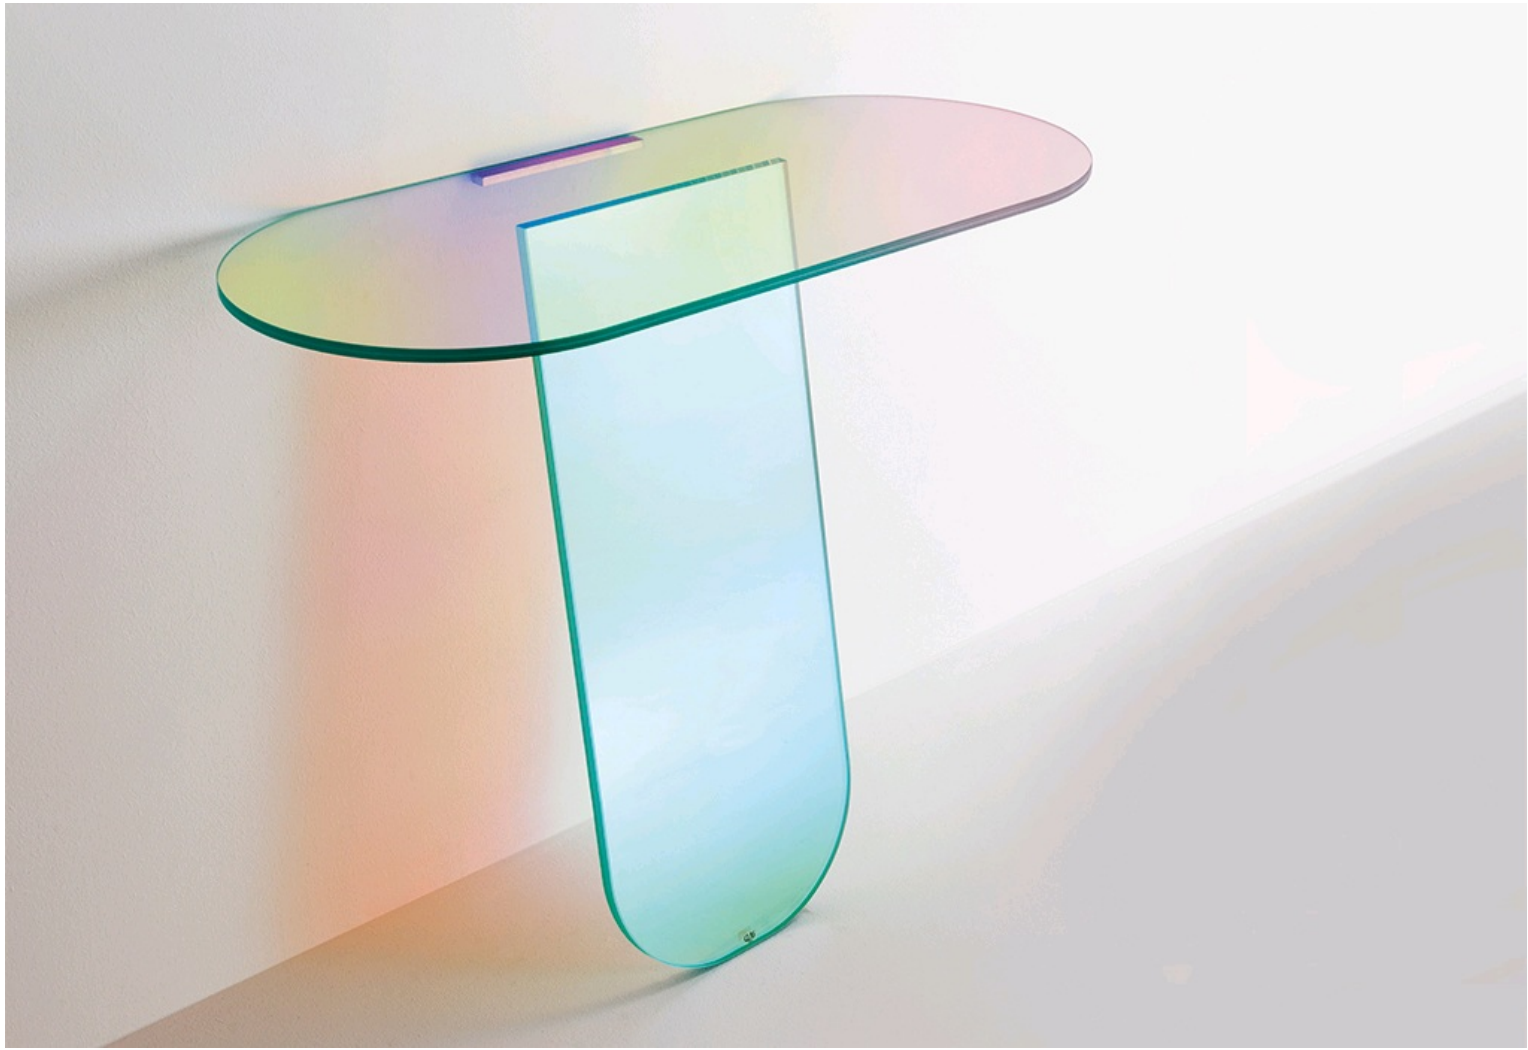

Shimmer console table

Patricia Urquiola, 2015

Description

Shimmer console table by [Patricia Urquiola](#) for [Glas Italia](#).

Glas Italia has enlisted a roster of internationally renowned designers to create striking new furniture that marries progressive design with a heritage and tradition of master craftsmanship in glass.

The Shimmer family of tables are made from extra-light glass finished with a highly specialised polychromatic coating allows each piece to reflect an array of subtle colour variations across their surface.

This striking iridescent effect, which varies continuously depending on the angle of light and the vantage point, gives the Shimmer range its name.

Please note that the production process generates a unique finish for every table, meaning that variations in colour and texture are part of the essential character of each piece.

Shimmer tables are available in transparent glass or opaque glass.

The Shimmer console leans against a wall with single leg set at an angle. The table leg is made of the same glass as the table top with a rounded form that lends a sense of great lightness.