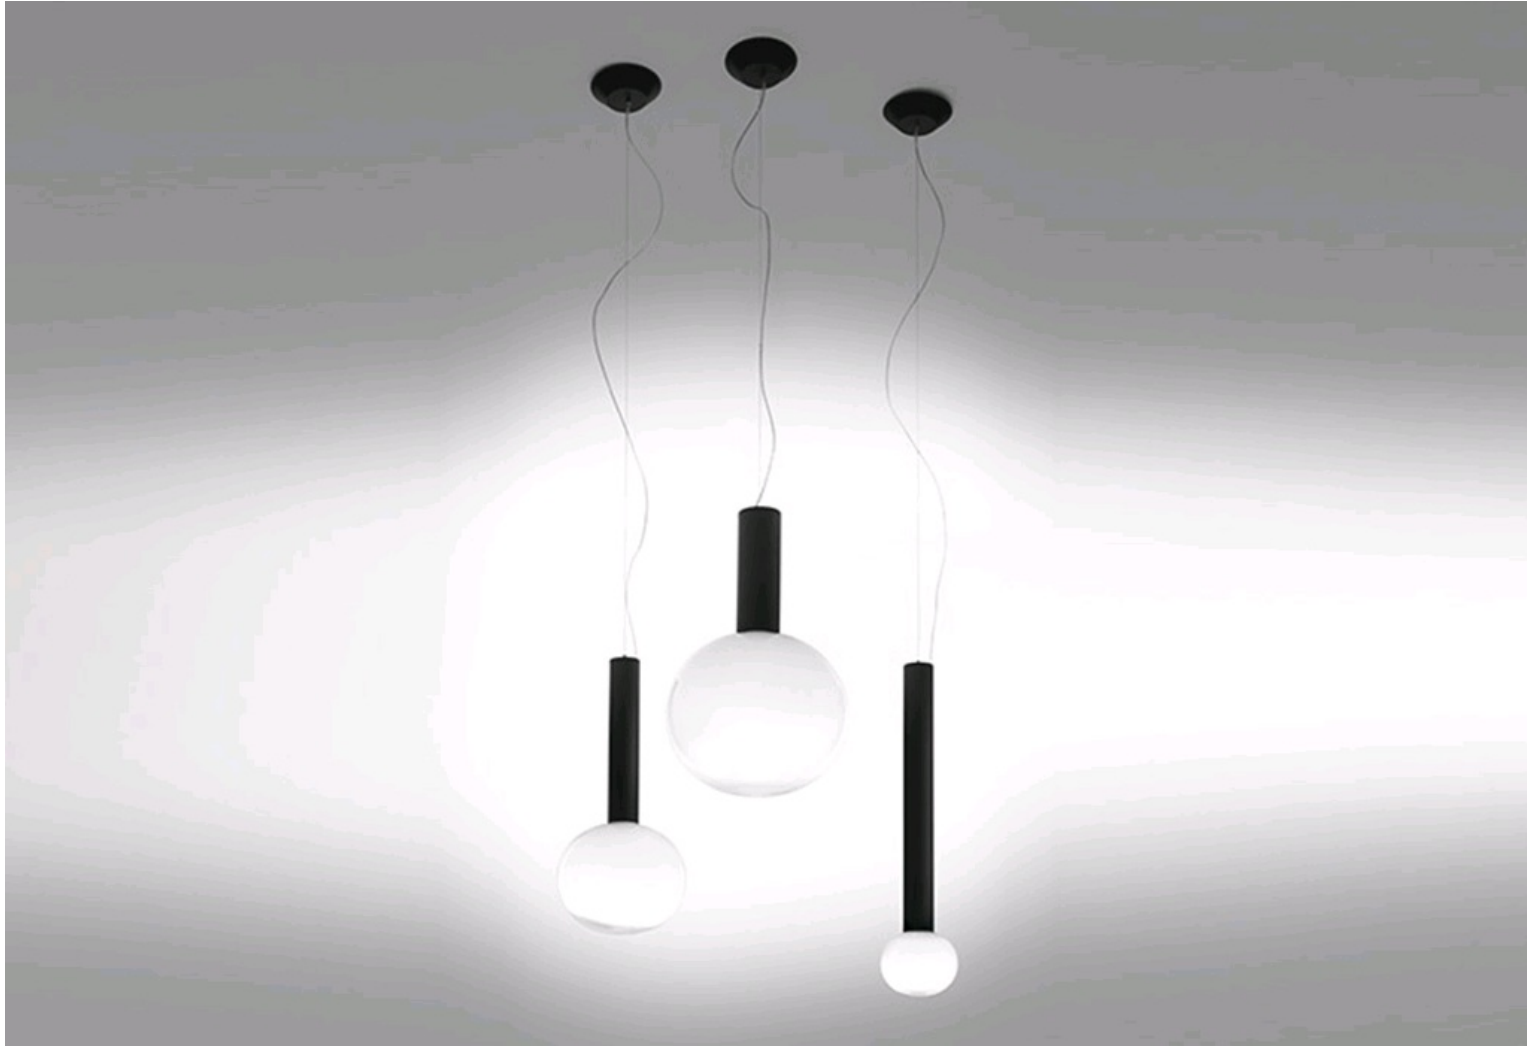

# Laguna pendant light

Matteo Thun and Antonio Rodriguez, 2013

## Description

**Laguna pendant light** by [Matteo Thun and Antonio Rodriguez](#) for [Artemide](#).

Spherical suspension light provides a softly diffused warm light in its surrounding environment.

An acid-etched blown glass diffuser sits beneath a body of extruded aluminium painted in black.

Laguna 16

Bulb (included): 1 x 15W LED, 3000K, 539lm, CRI80  
Dimensions: 16dia x 71cmh

Laguna 26

Bulb (included): 1 x 20W LED, 3000K, 1211lm, CRI80  
Dimensions: 26dia x 56.5cmh

Laguna 37

Bulb (included): 1 x 28W LED, 3000K, 1881lm, CRI80  
Dimensions: 37dia x 57cmh

The Laguna range includes a table lamp, a ceiling light, and a suspension light. See 'More products in this range' below for information.