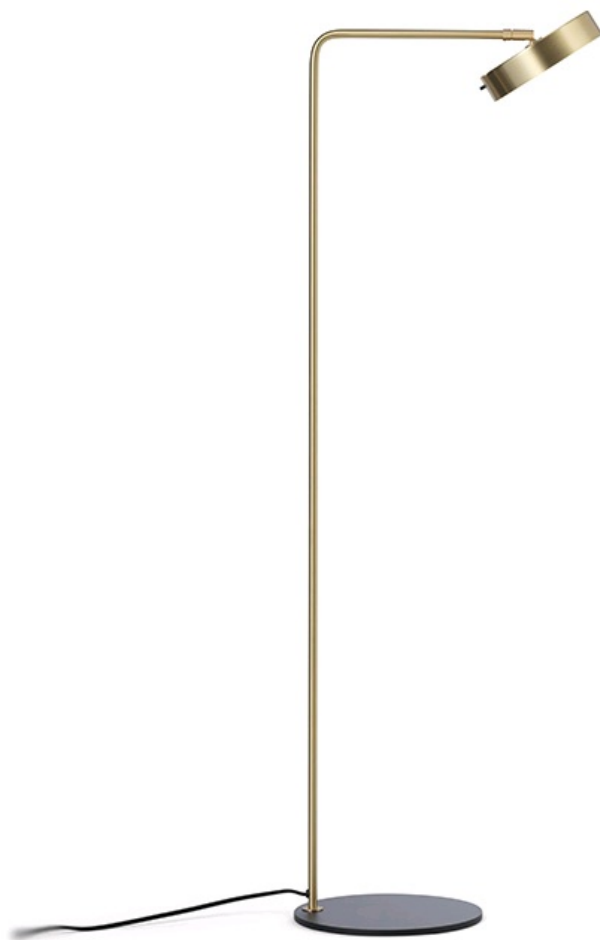

James floor lamp

Niclas Hoflin, 2014

Description

James floor lamp by [Niclas Hoflin](#) for [Rubn](#).

All lamps are manufactured by hand in Sweden, with great attention to detail, functionality and aesthetics. The designs adapt to today's technology, style and needs, but are solidly rooted in the delights of the past.

The James floor lamp has a shade made from spun aluminium or brass. Details in solid, brushed brass. Base made from iron.

Available in:

Black/ steel details, black/ brass details, and brass/ black details (pictured).

2.3m black textile cord. Switch on shade

Bulb:

LED 10W panel included

Dimensions:

Shade 18dia, base 26dia, 122.5cmh

Product code

RUB-35030000*

Delivery