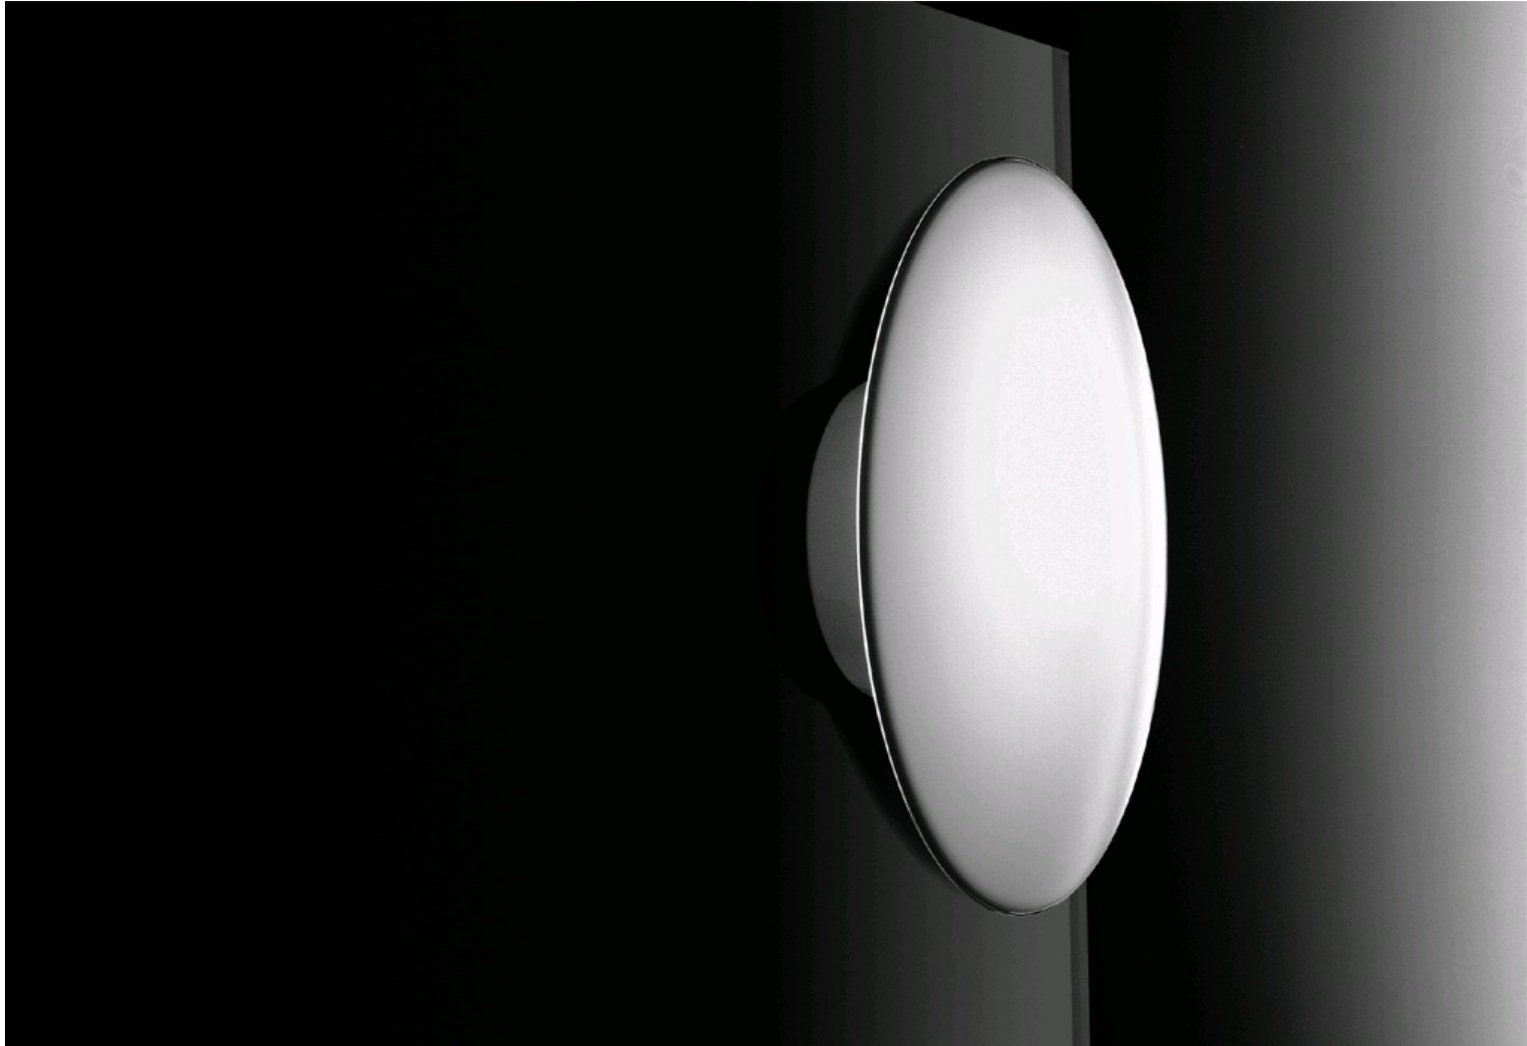

AJ Eklipta outdoor wall

Arne Jacobsen,

Description

AJ Eklipta outdoor wall light by [Arne Jacobsen](#) for [Louis Poulsen](#).

AJ Eklipta was originally designed by Arne Jacobsen in 1959 for Rødovre Town Hall, where they were used to illuminate stairways.

The AJ Eklipta outdoor wall light provides soft and comfortable lighting for outdoor locations. The construction of the glass ensures an evenly lit surface. The three-layer mouth blown glass shade has a clear edge, creating a halo of light around the perimeter.

White opal glass shade and white powder coated aluminium wall block. IP 44 rating.

Dimensions

35dia x 10.5cmh

Bulb

1 x 60W E27 (not included)

Product code

LOP-5743155712

Delivery