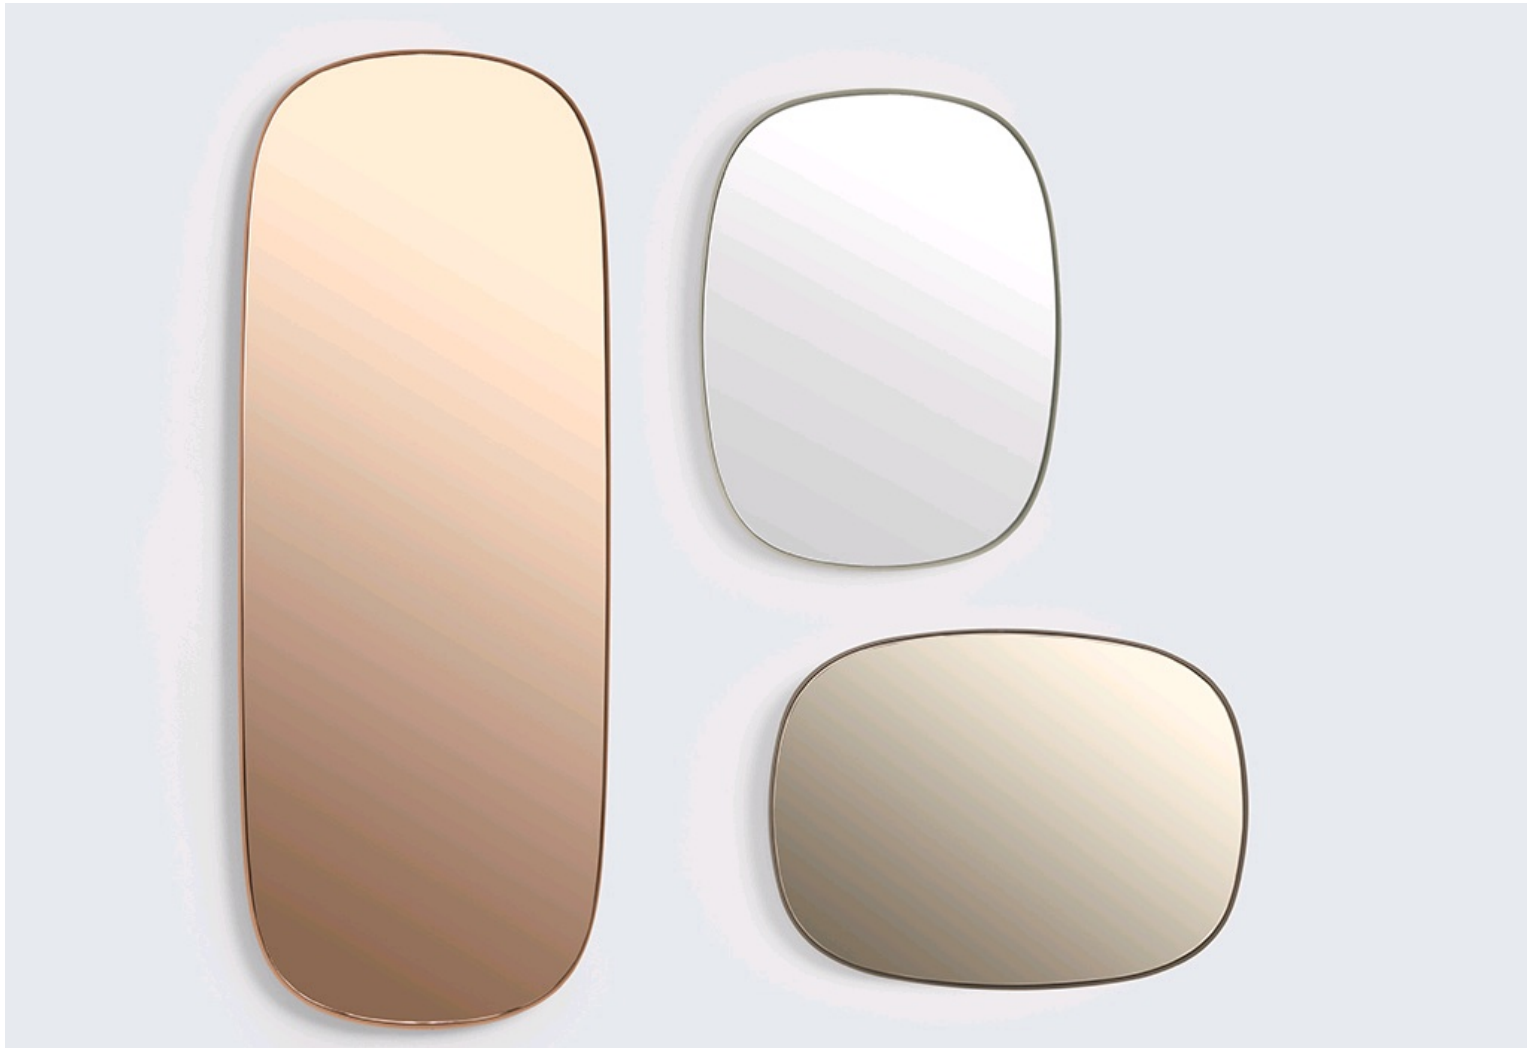

Framed mirror

Anderssen & Voll, 2016

Description

Framed mirror by [Anderssen & Voll](#) for [Muuto](#).

The Framed range reinvents the classic function of a mirror, adding a decorative dimension through the use of coloured glass and a rounded form. Available in two sizes and three colours, the Frame mirror can be hung on its own or in groups as a visual installation.

Frame made of powder coated steel, mirror made of mirrored glass sheet. Available in the colours grey frame/clear glass, taupe frame/taupe glass, or Rose frame/Rose glass.

Suitable for use in bathrooms and other wetrooms.

Dimensions

Small: 44w x 4d x 59cmh

Large: 44.5w x 4d x 118cmh

Please note: due to the great fragility of this design we are able to ship it within the EU only.

Product code

MUU-21911

Delivery

To order: 2-3 weeks.