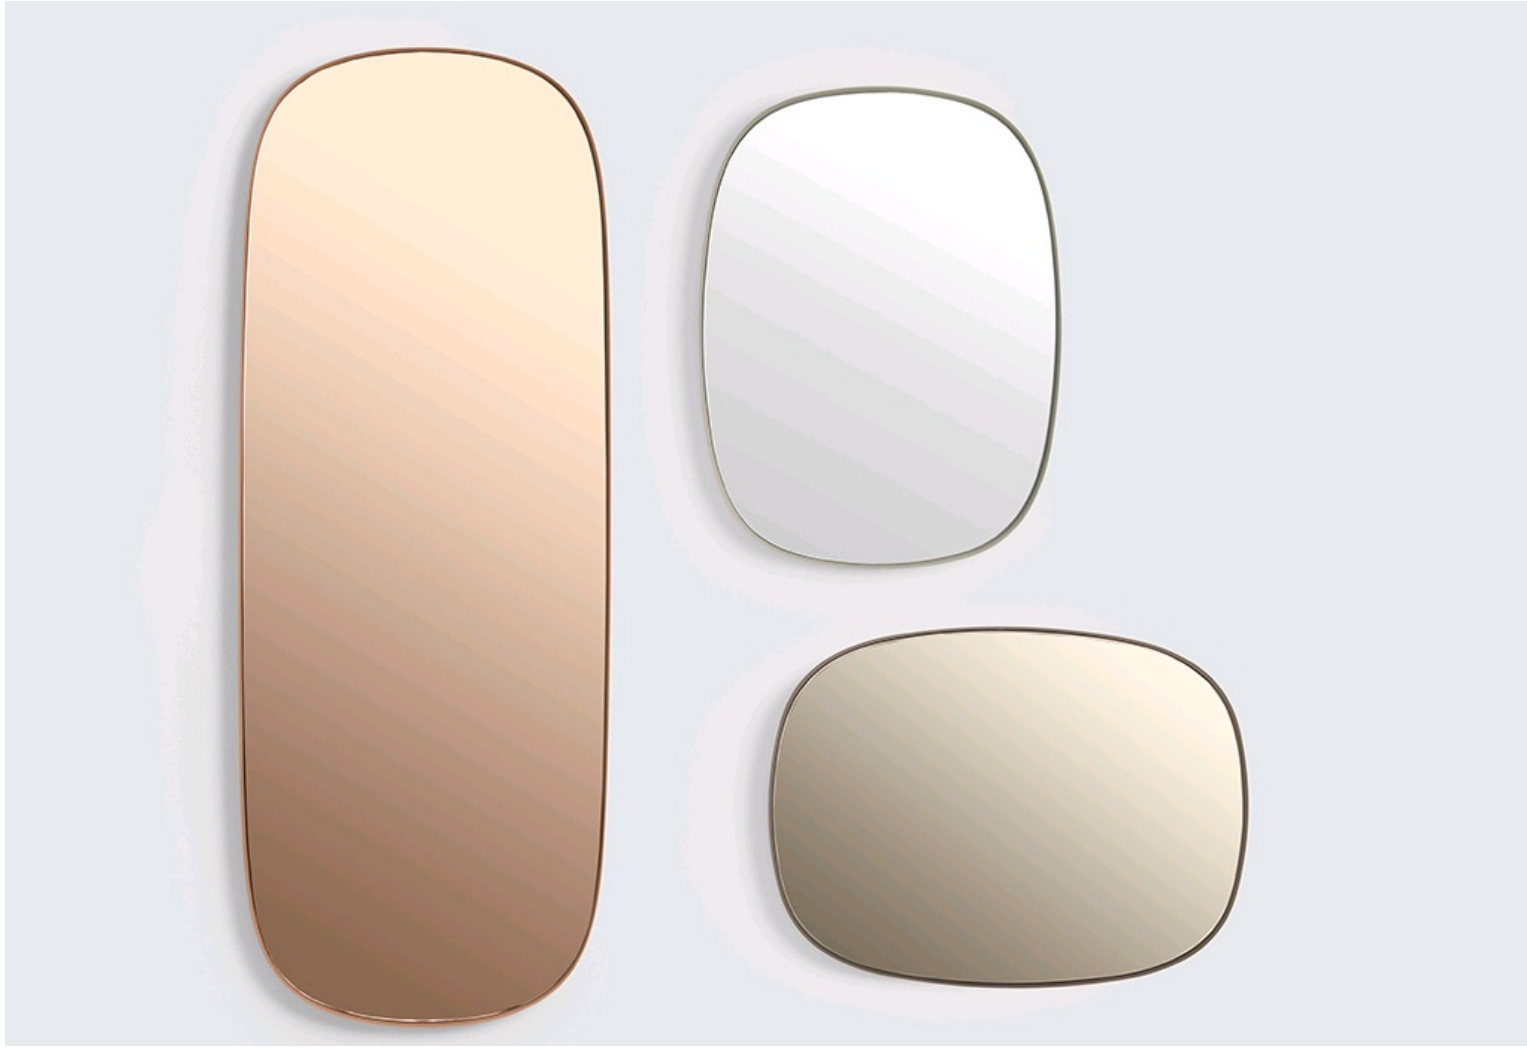

Framed mirror

Anderssen & Voll, 2016

Description

Framed mirror by [Anderssen & Voll](#) for [Muuto](#).

The Framed range reinvents the classic function of a mirror, adding a decorative dimension through the use of coloured glass and a rounded form. Available in two sizes and three colours, the Frame mirror can be hung on its own or in groups as a visual installation.

Frame made of powder coated steel, mirror made of mirrored glass sheet. Available in the colours grey frame/clear glass, taupe frame/taupe glass, or Rose frame/Rose glass.

Suitable for use in bathrooms and other wetrooms.

Dimensions

Small: 44w x 4d x 59cmh

Large: 44.5w x 4d x 118cmh

Please note: due to the great fragility of this design we are able to ship it within the EU only.

Product code

MUU-21911

Delivery

Made-to-order: 6-8 weeks