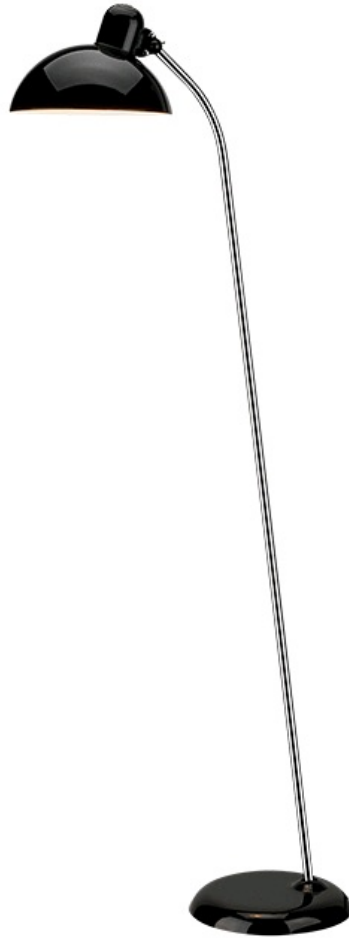

Kaiser floor lamp

Christian Dell, 1931

Description

Kaiser floor lamp by [Christian Dell](#) for [Lightyears](#)

Kaiser idell is an original Bauhaus design based on a patented swivel joint and a characteristic dome shaped shade.

The Kaiser floor lamp is tiltable. It is made of steel and brass and the lampshade is hand-painted and available in a range of colours - matt black, high-gloss black and white. The chrome-plated elements consists of polished and silver-soldered brass.

The Kaiser collection consists of two versions of floor lamps, two versions of table lamps, a pendant and a wall lamp, please see 'More products in this range' below to see the full Kaiser collection.

Light sources:
incandescent, fluorescent or LED source

Socket:
E27

Dimensions:
shade 21cm diameter
height 125cm

Product code

FRI-6556-F

Delivery

Made-to-order: 8-10 weeks

Price