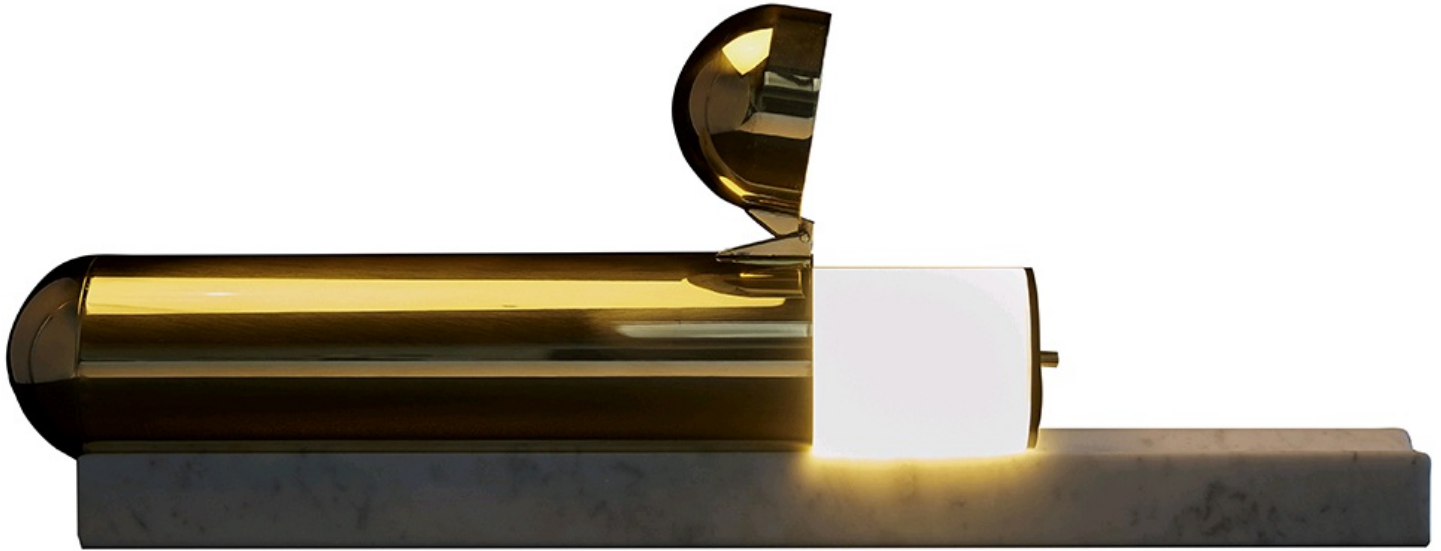

ISP table light

Ilia Potemine, 2017

Description

ISP table light by [Ilia Potemine](#) for [DCW éditions](#).

The ISP range marks a new generation of lighting from DCW éditions. Futuristic yet elegant, the ISP light is as much an object of beauty as it is a practical light for the home.

A translucent rod containing an LED light source glides from its brass enclosure along a solid marble base, the intensity of the light determined by how much of the rod is revealed.

When the light is completely revealed, it diffuses a comfortable yet powerful light. When the light is slid further down the tube, the light takes on a warm quality.

Polished brass enclosure, with marble base available in white or black marble.

Dimensions
55w x 12d x 12cmh

Light source:
8W integrated LED

Product code
LGRAS-ISP*

Delivery
Made to order: 2-4 weeks

Price
£1,135.00