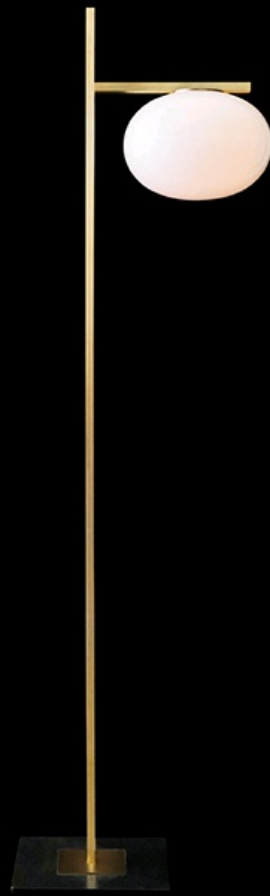

Alba floor light

, 2017

Alba 382

Description

Alba floor light by **Mariana Pellegrino Soto** for **Oluce**.

The Alba range is inspired by nature. A single droplet of water provides the inspiration behind Alba's smooth, blown glass diffuser. This contrasts neatly with the square outline of satin brass to create a modern but classic light.

Available in two models, both of which feature a solid, square-section stem in satin brass finish, rising up from an anthracite base.

The Alba 382 floor light features a single downward facing opaline glass diffuser on right-angled branch.

The Alba 383 floor light features one downward facing diffuser and one upward facing diffuser in opaline glass.

Dimmer switch on cable.

Dimensions

Alba 382: 28.5w x 28.5d x 161cmh

Alba 383: 28.5w x 28.5d x 172cmh