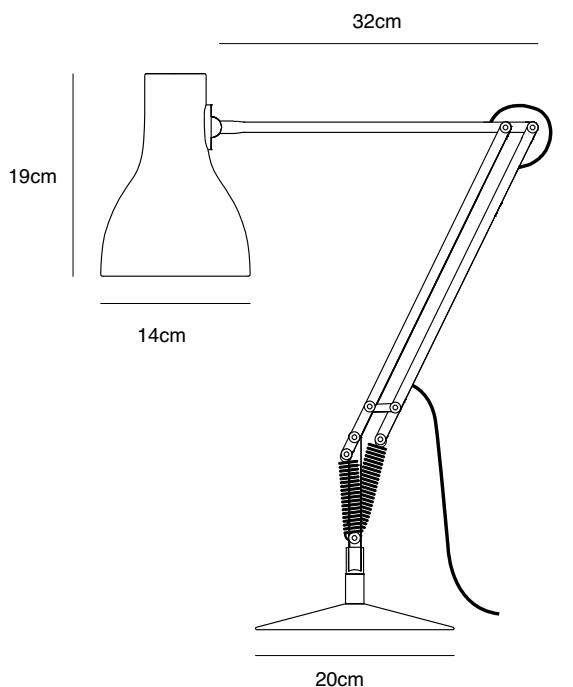

Type 75™

ANGLEPOISE®

Type 75™ Collection | Technical Sheet

Launched In 2004 | Designed by Sir Kenneth Grange

Colours

Desk Lamp - Jet Black
Desk Lamp - Brushed Aluminium
Desk Lamp - Jasmine White
Desk Clamp - Jet Black*
Desk Clamp - Brushed Aluminium*
Desk Clamp - Jasmine White*
Wall Mounted - Jet Black*
Wall Mounted - Brushed Aluminium*
Wall Mounted - Jasmine White*
Desk Insert - Jet Black*
Desk Insert - Brushed Aluminium*
Desk Insert - Jasmine White*

Max.
53cm

- Shade diameter: 14cm
- Shade height: 19cm
- Max reach: 66cm (from base to shade)
- Base diameter: 20cm
- Cable length: 270cm
- Lamp Packaging (L x W x H): 31cm x 17cm x 44cm
- Lamp Packaged Weight: 3.65kg