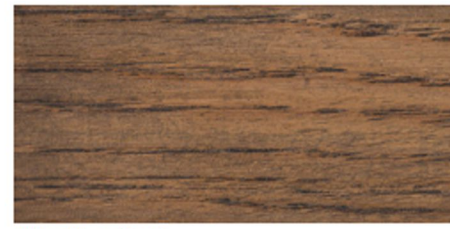

Black oiled
American white oak