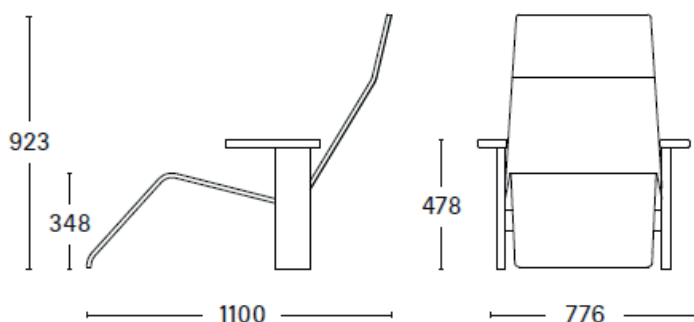

QUINDICI LOUNGE

design by **RONAN & ERWAN BOUROULLEC**

TECHNICAL INFORMATION

MAX. PER BOX	GROSS WEIGHT	VOLUME	BOX SIZE
1 CHAIR	CA. kg 25,00	1,02 m ³	1200 x 850 x 1000 mm

FINISHINGS

ASH

NATURAL

GREY
RAL 7046