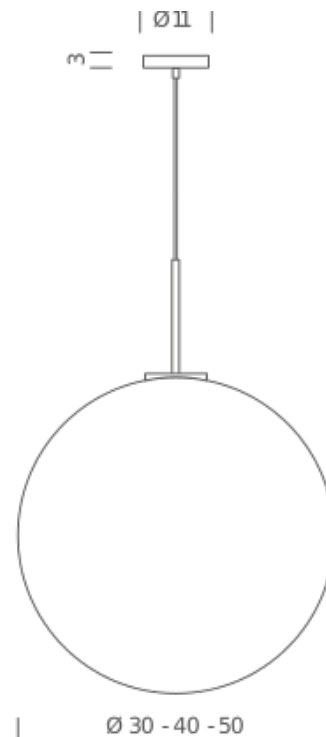

NEMO

ASTEROIDE

Pendant lamp in triplex blown glass, opal matt white. Metal parts chromed or painted in white.

NEMO

ASTEROIDE

Ø 30 FLUO/LED/HALO

Lamping

Source	E27 A60
Total power	100W
Emission	diffused
Switching	dimnable, according to bulb
Tension	230V
Materials	metal + glass
Notes	cable lenght max 1,5m

Codes

AST EHC 52
AST EWC 52

Structure

Diffuseur

Package

LxPxH (base)	20x20x28
Weight (body)	40x40x40
Weight (base)	1
Parcels	3.2

NEMO

ASTEROIDE

Ø 40 FLUO/LED/HALO

Lamping

Source	E27 A60
Total power	150W
Emission	diffused
Switching	dimnable, according to bulb
Tension	230V
Materials	metal + glass
Notes	cable lenght max 1,5m

Codes

AST EHC 53
AST EWC 53

LxPxH (base)	20x20x28
Weight (body)	60x60x60
Weight (base)	1.1
Parcels	7