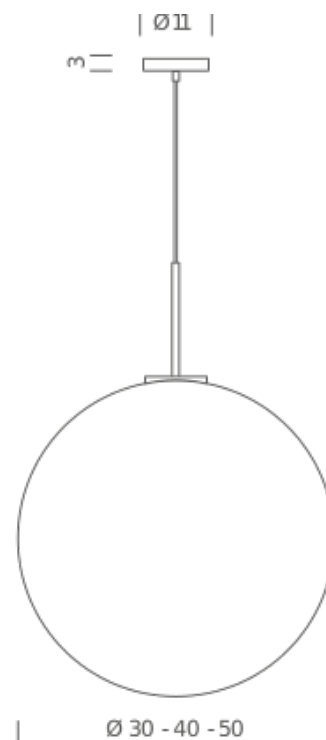

NEMO

ASTEROIDE

Pendant lamp in triplex blown glass, opal matt white. Metal parts chromed or painted in white.

NEMO

ASTEROIDE

Ø 30 FLUO/LED/HALO

Lamping

Source	E27 A60
Total power	100W
Emission	diffused
Switching	dimnable, according to bulb
Tension	230V
Materials	metal + glass
Notes	cable lenght max 1,5m

Structure

Diffuseur

Package

LxPxH (base)	20x20x28
Weight (body)	50x50x50
Weight (base)	1
Parcels	4.5

NEMO

ASTEROIDE

Ø 50 FLUO/LED/HALO

Lamping

Source	E27 A60
Total power	150W
Emission	diffused
Switching	dimnable, according to bulb
Tension	230V
Materials	metal + glass
Notes	cable lenght max 1,5m

Codes

AST EHC 54
AST EWC 54

Structure

Diffuseur

Package

LxPxH (base)	20x20x28
Weight (body)	60x60x60
Weight (base)	1.1
Parcels	7