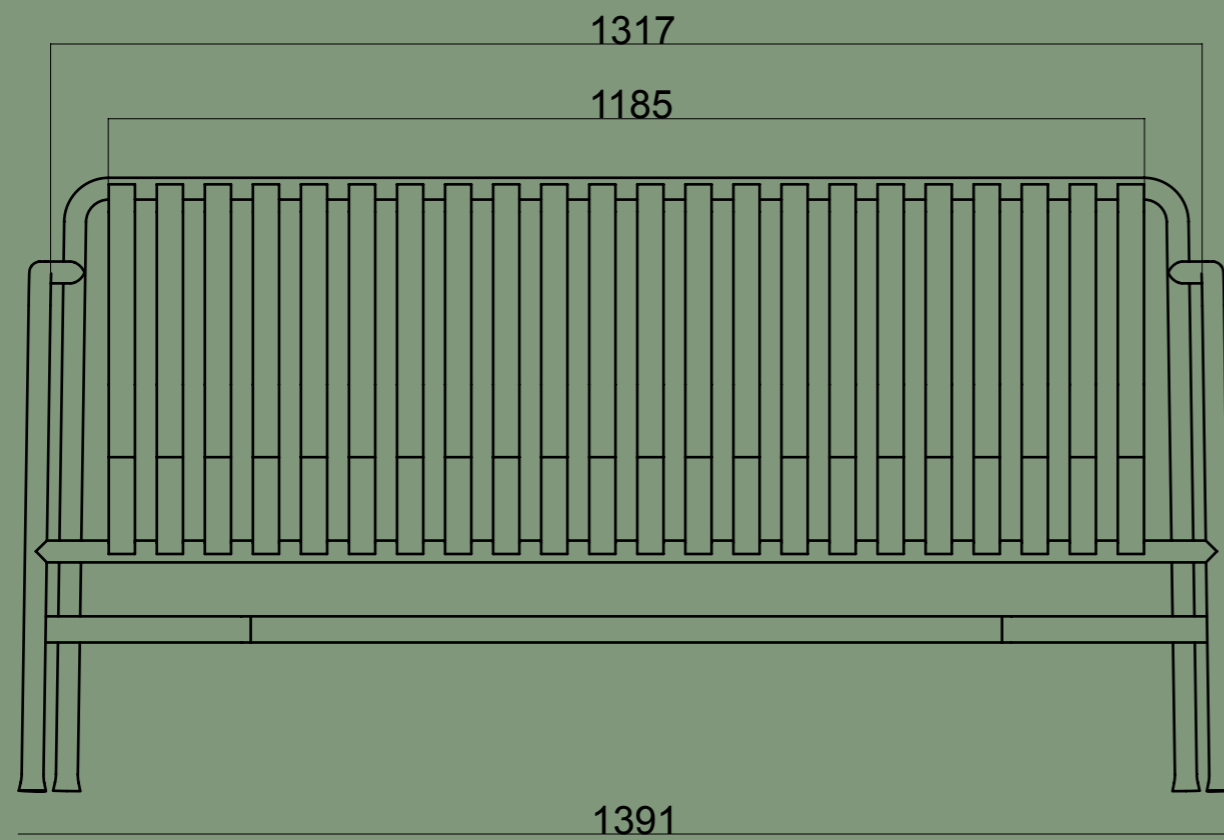

> PALISSADE <

LOUNGE SOFA

By RONAN & ERWAN BOURULLEC

HAY