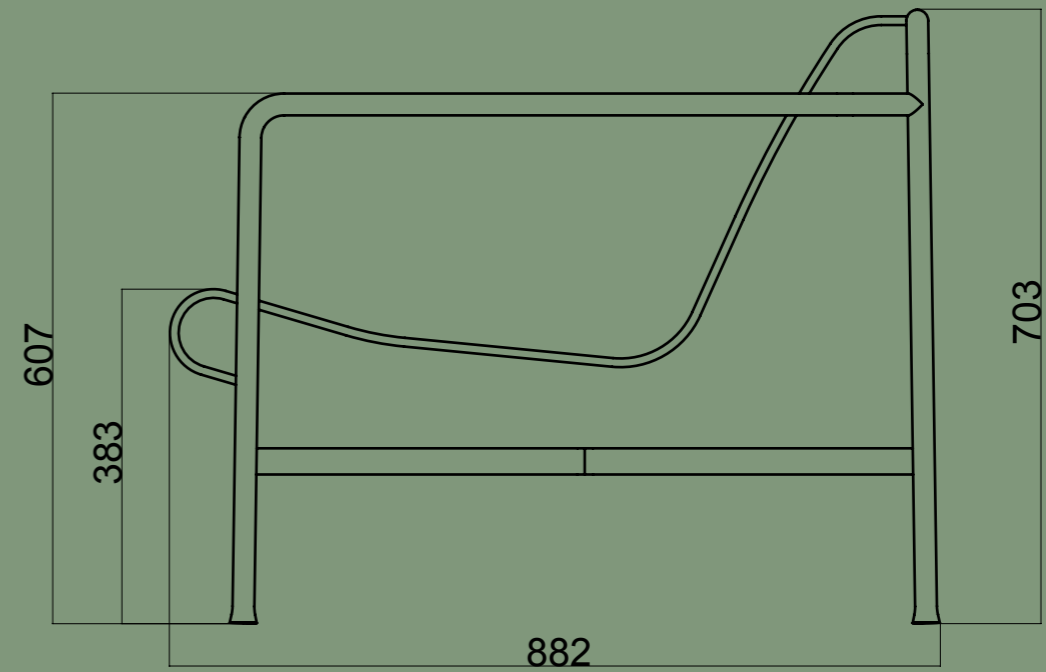

> PALISSADE <

LOUNGE SOFA

By RONAN & ERWAN BOURULLEC

HAY