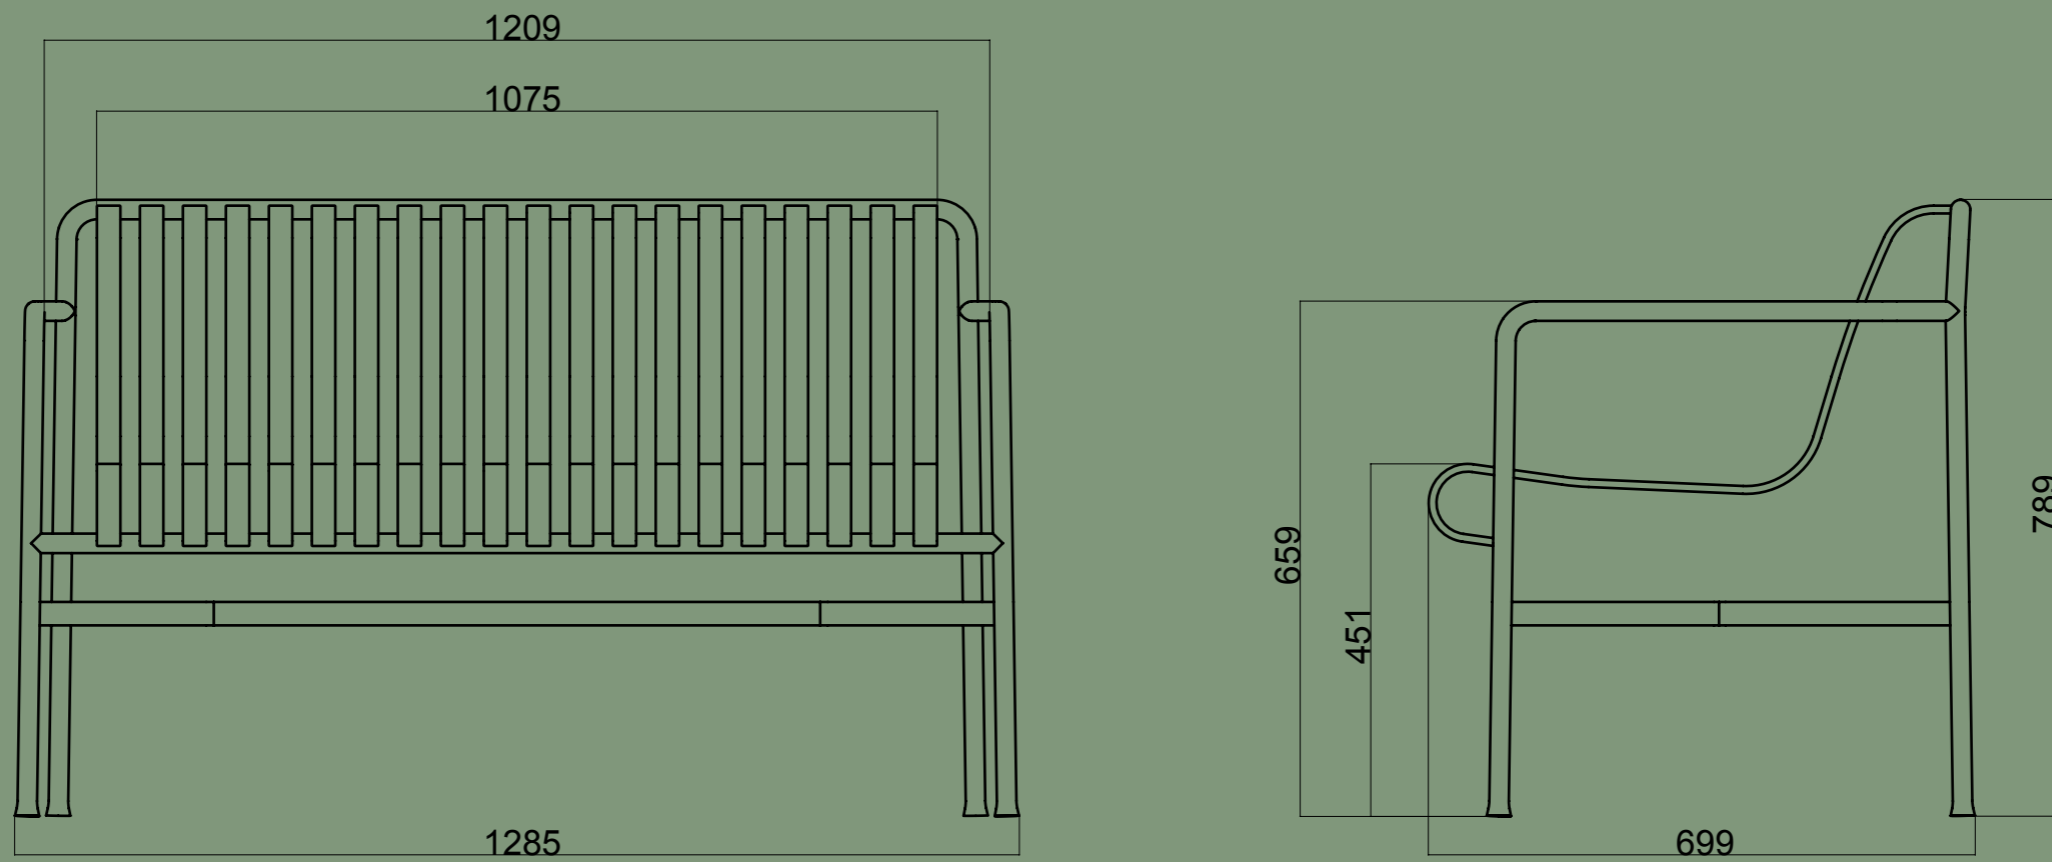

> PALISSADE <

DINING BENCH

By RONAN & ERWAN BOURULLEC

HAY