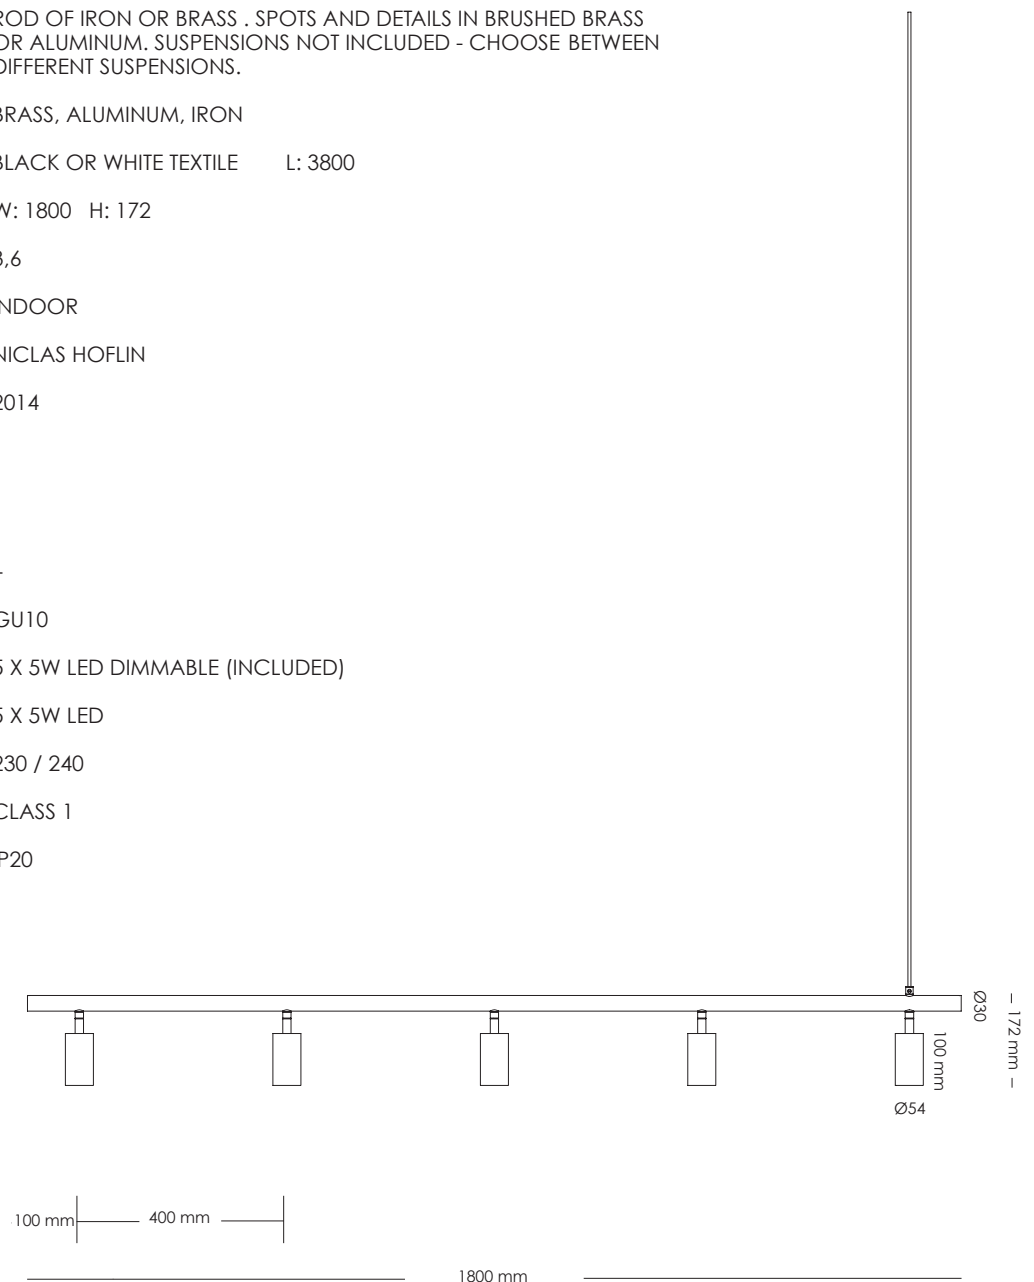

ELECTRICAL SPECS.

SWITCH	-
BULB HOLDER	GU10
LIGHT SOURCE	3 X 5W LED DIMMABLE (INCLUDED)
MAX (W)	3 X 5W LED
VOLTAGE	230 / 240
CLASS	CLASS 1
IP	IP20

LONG JOHN 4 PENDANT

DESIGN SPECS.

PRODUCTION	ROD OF IRON OR BRASS . SPOTS AND DETAILS IN BRUSHED BRASS OR ALUMINUM. SUSPENSIONS NOT INCLUDED - CHOOSE BETWEEN DIFFERENT SUSPENSIONS.	
MATERIALS	BRASS, ALUMINUM, IRON	
CORD (mm)	BLACK OR WHITE TEXTILE	L: 3800
DIMENSIONS (mm)	W: 1400	H: 172
WEIGHT (kg)	3,0	
ENVIRONMENT	INDOOR	
DESIGN BY	NICLAS HOFLIN	
DESIGN YEAR	2014	

ELECTRICAL SPECS.

SWITCH	—
BULB HOLDER	GU10
LIGHT SOURCE	4 X 5W LED DIMMABLE (INCLUDED)
MAX (W)	4 X 5W LED
VOLTAGE	230 / 240
CLASS	CLASS 1
IP	IP20

RUBN

LONG JOHN 5 PENDANT

DESIGN SPECS.

PRODUCTION	ROD OF IRON OR BRASS . SPOTS AND DETAILS IN BRUSHED BRASS OR ALUMINUM. SUSPENSIONS NOT INCLUDED - CHOOSE BETWEEN DIFFERENT SUSPENSIONS.
MATERIALS	BRASS, ALUMINUM, IRON
CORD (mm)	BLACK OR WHITE TEXTILE L: 3800
DIMENSIONS (mm)	W: 1800 H: 172
WEIGHT (kg)	3,6
ENVIRONMENT	INDOOR
DESIGN BY	NICLAS HOFLIN
DESIGN YEAR	2014

ELECTRICAL SPECS.

SWITCH	-
BULB HOLDER	GU10
LIGHT SOURCE	5 X 5W LED DIMMABLE (INCLUDED)
MAX (W)	5 X 5W LED
VOLTAGE	230 / 240
CLASS	CLASS 1
IP	IP20

RUBN

LONG JOHN 6 PENDANT

DESIGN SPECS.

PRODUCTION	ROD OF IRON OR BRASS . SPOTS AND DETAILS IN BRUSHED BRASS OR ALUMINUM. SUSPENSIONS NOT INCLUDED - CHOOSE BETWEEN DIFFERENT SUSPENSIONS.
MATERIALS	BRASS, ALUMINUM, IRON
CORD (mm)	BLACK OR WHITE TEXTILE L: 3800
DIMENSIONS (mm)	W: 2200 H: 172
WEIGHT (kg)	4,2
ENVIRONMENT	INDOOR
DESIGN BY	NICLAS HOFLIN
DESIGN YEAR	2014