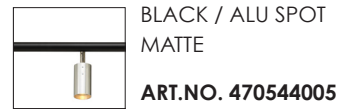

ELECTRICAL SPECS.

SWITCH	-
BULB HOLDER	GU10
LIGHT SOURCE	3 X 5W LED DIMMABLE (INCLUDED)
MAX (W)	3 X 5W LED
VOLTAGE	230 / 240
CLASS	CLASS 1
IP	IP20

LONG JOHN 4 PENDANT

DESIGN SPECS.

PRODUCTION	ROD OF IRON OR BRASS . SPOTS AND DETAILS IN BRUSHED BRASS OR ALUMINUM. SUSPENSIONS NOT INCLUDED - CHOOSE BETWEEN DIFFERENT SUSPENSIONS.	
MATERIALS	BRASS, ALUMINUM, IRON	
CORD (mm)	BLACK OR WHITE TEXTILE	L: 3800
DIMENSIONS (mm)	W: 1400	H: 172
WEIGHT (kg)	3,0	
ENVIRONMENT	INDOOR	
DESIGN BY	NICLAS HOFLIN	
DESIGN YEAR	2014	