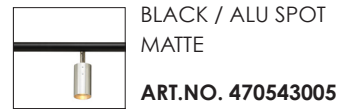

LONG JOHN 3 PENDANT