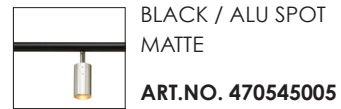

LONG JOHN 5 PENDANT