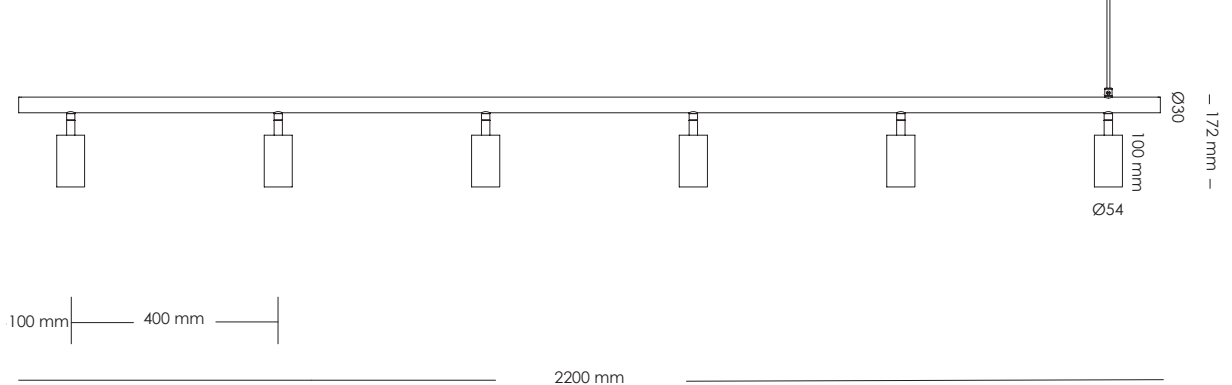

ELECTRICAL SPECS.

SWITCH	—
BULB HOLDER	GU10
LIGHT SOURCE	4 X 5W LED DIMMABLE (INCLUDED)
MAX (W)	4 X 5W LED
VOLTAGE	230 / 240
CLASS	CLASS 1
IP	IP20

RUBN

LONG JOHN 5 PENDANT

DESIGN SPECS.

PRODUCTION	ROD OF IRON OR BRASS . SPOTS AND DETAILS IN BRUSHED BRASS OR ALUMINUM. SUSPENSIONS NOT INCLUDED - CHOOSE BETWEEN DIFFERENT SUSPENSIONS.
MATERIALS	BRASS, ALUMINUM, IRON
CORD (mm)	BLACK OR WHITE TEXTILE L: 3800
DIMENSIONS (mm)	W: 1800 H: 172
WEIGHT (kg)	3,6
ENVIRONMENT	INDOOR
DESIGN BY	NICLAS HOFLIN
DESIGN YEAR	2014

ELECTRICAL SPECS.

SWITCH	-
BULB HOLDER	GU10
LIGHT SOURCE	5 X 5W LED DIMMABLE (INCLUDED)
MAX (W)	5 X 5W LED
VOLTAGE	230 / 240
CLASS	CLASS 1
IP	IP20

RUBN

LONG JOHN 6 PENDANT

DESIGN SPECS.

PRODUCTION	ROD OF IRON OR BRASS . SPOTS AND DETAILS IN BRUSHED BRASS OR ALUMINUM. SUSPENSIONS NOT INCLUDED - CHOOSE BETWEEN DIFFERENT SUSPENSIONS.
MATERIALS	BRASS, ALUMINUM, IRON
CORD (mm)	BLACK OR WHITE TEXTILE L: 3800
DIMENSIONS (mm)	W: 2200 H: 172
WEIGHT (kg)	4,2
ENVIRONMENT	INDOOR
DESIGN BY	NICLAS HOFLIN
DESIGN YEAR	2014

ELECTRICAL SPECS.

SWITCH	-
BULB HOLDER	GU10
LIGHT SOURCE	6 X 5W LED DIMMABLE (INCLUDED)
MAX (W)	6 X 5W LED
VOLTAGE	230 / 240
CLASS	CLASS 1
IP	IP20

RUBN

LONG JOHN 7 PENDANT

DESIGN SPECS.

PRODUCTION	ROD OF IRON OR BRASS . SPOTS AND DETAILS IN BRUSHED BRASS OR ALUMINUM. SUSPENSIONS NOT INCLUDED - CHOOSE BETWEEN DIFFERENT SUSPENSIONS.	
MATERIALS	BRASS, ALUMINUM, IRON	
CORD (mm)	BLACK OR WHITE TEXTILE	L: 3800
DIMENSIONS (mm)	W: 2600	H: 172
WEIGHT (kg)	4,8	
ENVIRONMENT	INDOOR	
DESIGN BY	NICLAS HOFLIN	
DESIGN YEAR	2014	