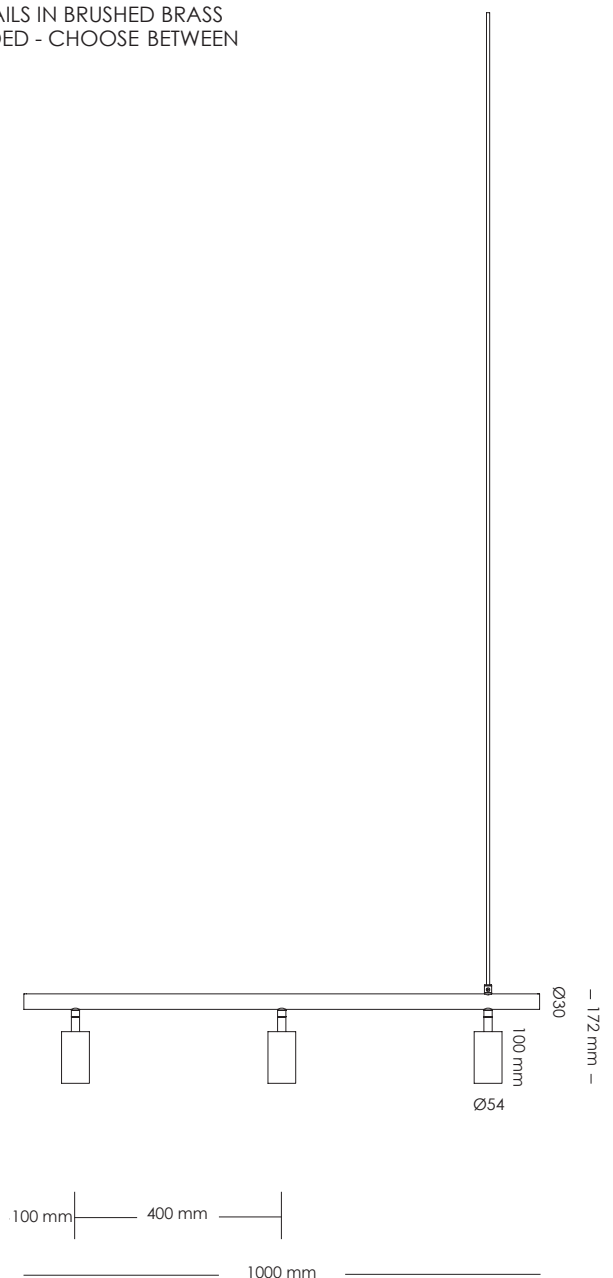

LONG JOHN 3 PENDANT

DESIGN SPECS.

PRODUCTION	ROD OF IRON OR BRASS . SPOTS AND DETAILS IN BRUSHED BRASS OR ALUMINUM. SUSPENSIONS NOT INCLUDED - CHOOSE BETWEEN DIFFERENT SUSPENSIONS.
MATERIALS	BRASS, ALUMINUM, IRON
CORD (mm)	BLACK OR WHITE TEXTILE L: 3800
DIMENSIONS (mm)	W: 1000 H: 172
WEIGHT (kg)	2,4
ENVIRONMENT	INDOOR
DESIGN BY	NICLAS HOFLIN
DESIGN YEAR	2014

ELECTRICAL SPECS.

SWITCH	-
BULB HOLDER	GU10
LIGHT SOURCE	3 X 5W LED DIMMABLE (INCLUDED)
MAX (W)	3 X 5W LED
VOLTAGE	230 / 240
CLASS	CLASS 1
IP	IP20

LONG JOHN 4 PENDANT

DESIGN SPECS.

PRODUCTION	ROD OF IRON OR BRASS . SPOTS AND DETAILS IN BRUSHED BRASS OR ALUMINUM. SUSPENSIONS NOT INCLUDED - CHOOSE BETWEEN DIFFERENT SUSPENSIONS.	
MATERIALS	BRASS, ALUMINUM, IRON	
CORD (mm)	BLACK OR WHITE TEXTILE	L: 3800
DIMENSIONS (mm)	W: 1400	H: 172
WEIGHT (kg)	3,0	
ENVIRONMENT	INDOOR	
DESIGN BY	NICLAS HOFLIN	
DESIGN YEAR	2014	

ELECTRICAL SPECS.

SWITCH	—
BULB HOLDER	GU10
LIGHT SOURCE	4 X 5W LED DIMMABLE (INCLUDED)
MAX (W)	4 X 5W LED
VOLTAGE	230 / 240
CLASS	CLASS 1
IP	IP20

RUBN

LONG JOHN 5 PENDANT

DESIGN SPECS.

PRODUCTION	ROD OF IRON OR BRASS . SPOTS AND DETAILS IN BRUSHED BRASS OR ALUMINUM. SUSPENSIONS NOT INCLUDED - CHOOSE BETWEEN DIFFERENT SUSPENSIONS.
MATERIALS	BRASS, ALUMINUM, IRON
CORD (mm)	BLACK OR WHITE TEXTILE L: 3800
DIMENSIONS (mm)	W: 1800 H: 172
WEIGHT (kg)	3,6
ENVIRONMENT	INDOOR
DESIGN BY	NICLAS HOFLIN
DESIGN YEAR	2014

ELECTRICAL SPECS.

SWITCH	-
BULB HOLDER	GU10
LIGHT SOURCE	5 X 5W LED DIMMABLE (INCLUDED)
MAX (W)	5 X 5W LED
VOLTAGE	230 / 240
CLASS	CLASS 1
IP	IP20

RUBN

LONG JOHN 6 PENDANT

DESIGN SPECS.

PRODUCTION	ROD OF IRON OR BRASS . SPOTS AND DETAILS IN BRUSHED BRASS OR ALUMINUM. SUSPENSIONS NOT INCLUDED - CHOOSE BETWEEN DIFFERENT SUSPENSIONS.
MATERIALS	BRASS, ALUMINUM, IRON
CORD (mm)	BLACK OR WHITE TEXTILE L: 3800
DIMENSIONS (mm)	W: 2200 H: 172
WEIGHT (kg)	4,2
ENVIRONMENT	INDOOR
DESIGN BY	NICLAS HOFLIN
DESIGN YEAR	2014