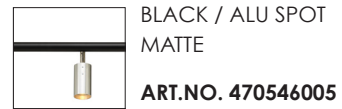

LONG JOHN 6 PENDANT