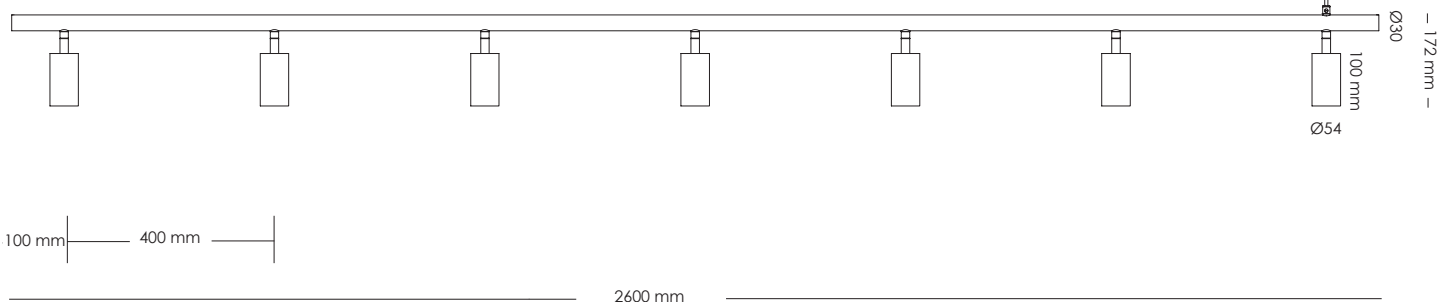

LONG JOHN 7 PENDANT

DESIGN SPECS.

PRODUCTION	ROD OF IRON OR BRASS . SPOTS AND DETAILS IN BRUSHED BRASS OR ALUMINUM. SUSPENSIONS NOT INCLUDED - CHOOSE BETWEEN DIFFERENT SUSPENSIONS.	
MATERIALS	BRASS, ALUMINUM, IRON	
CORD (mm)	BLACK OR WHITE TEXTILE	L: 3800
DIMENSIONS (mm)	W: 2600	H: 172
WEIGHT (kg)	4,8	
ENVIRONMENT	INDOOR	
DESIGN BY	NICLAS HOFLIN	
DESIGN YEAR	2014	

ELECTRICAL SPECS.

SWITCH	—
BULB HOLDER	GU10
LIGHT SOURCE	7 X 5W LED DIMMABLE (INCLUDED)
MAX (W)	7 X 5W LED
VOLTAGE	230 / 240
CLASS	CLASS 1
IP	IP20

RUBN