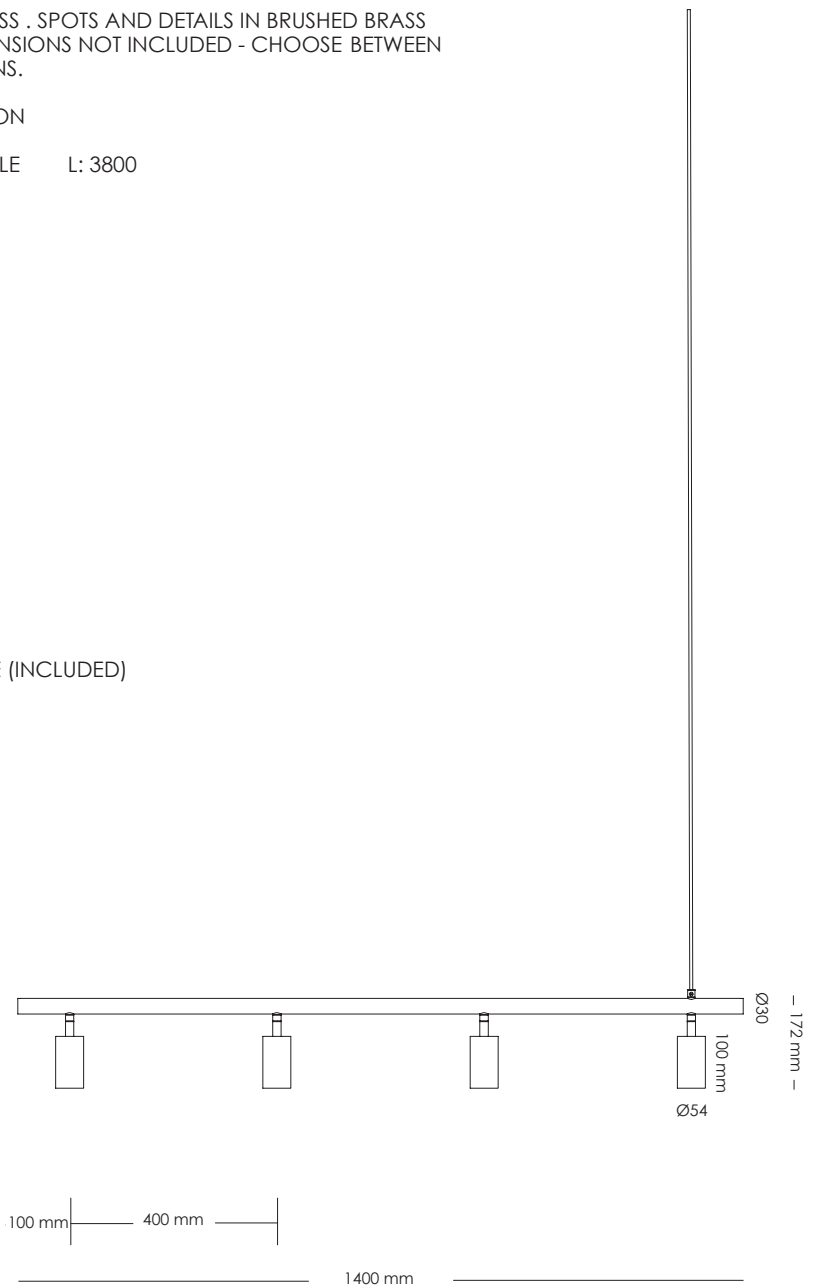

ELECTRICAL SPECS.

SWITCH	-
BULB HOLDER	GU10
LIGHT SOURCE	3 X 5W LED DIMMABLE (INCLUDED)
MAX (W)	3 X 5W LED
VOLTAGE	230 / 240
CLASS	CLASS 1
IP	IP20

LONG JOHN 4 PENDANT

DESIGN SPECS.

PRODUCTION	ROD OF IRON OR BRASS . SPOTS AND DETAILS IN BRUSHED BRASS OR ALUMINUM. SUSPENSIONS NOT INCLUDED - CHOOSE BETWEEN DIFFERENT SUSPENSIONS.	
MATERIALS	BRASS, ALUMINUM, IRON	
CORD (mm)	BLACK OR WHITE TEXTILE	L: 3800
DIMENSIONS (mm)	W: 1400	H: 172
WEIGHT (kg)	3,0	
ENVIRONMENT	INDOOR	
DESIGN BY	NICLAS HOFLIN	
DESIGN YEAR	2014	

ELECTRICAL SPECS.

SWITCH	—
BULB HOLDER	GU10
LIGHT SOURCE	4 X 5W LED DIMMABLE (INCLUDED)
MAX (W)	4 X 5W LED
VOLTAGE	230 / 240
CLASS	CLASS 1
IP	IP20

RUBN

LONG JOHN 5 PENDANT

DESIGN SPECS.

PRODUCTION	ROD OF IRON OR BRASS . SPOTS AND DETAILS IN BRUSHED BRASS OR ALUMINUM. SUSPENSIONS NOT INCLUDED - CHOOSE BETWEEN DIFFERENT SUSPENSIONS.
MATERIALS	BRASS, ALUMINUM, IRON
CORD (mm)	BLACK OR WHITE TEXTILE L: 3800
DIMENSIONS (mm)	W: 1800 H: 172
WEIGHT (kg)	3,6
ENVIRONMENT	INDOOR
DESIGN BY	NICLAS HOFLIN
DESIGN YEAR	2014

ELECTRICAL SPECS.

SWITCH	-
BULB HOLDER	GU10
LIGHT SOURCE	5 X 5W LED DIMMABLE (INCLUDED)
MAX (W)	5 X 5W LED
VOLTAGE	230 / 240
CLASS	CLASS 1
IP	IP20

RUBN

LONG JOHN 6 PENDANT

DESIGN SPECS.

PRODUCTION	ROD OF IRON OR BRASS . SPOTS AND DETAILS IN BRUSHED BRASS OR ALUMINUM. SUSPENSIONS NOT INCLUDED - CHOOSE BETWEEN DIFFERENT SUSPENSIONS.
MATERIALS	BRASS, ALUMINUM, IRON
CORD (mm)	BLACK OR WHITE TEXTILE L: 3800
DIMENSIONS (mm)	W: 2200 H: 172
WEIGHT (kg)	4,2
ENVIRONMENT	INDOOR
DESIGN BY	NICLAS HOFLIN
DESIGN YEAR	2014