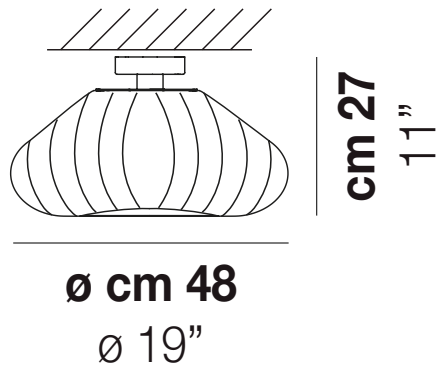

DIAMANTE PL 50

TECHNICAL DATA:

CERTIFICATIONS:

LIGHTING SOURCES

E27 1x77w 220-240V 50/60 Hz E27

VOLUME Mc 0,2
GROSS WEIGHT Kg 17
NET WEIGHT Kg 12

download resources

SHADE FINISHING