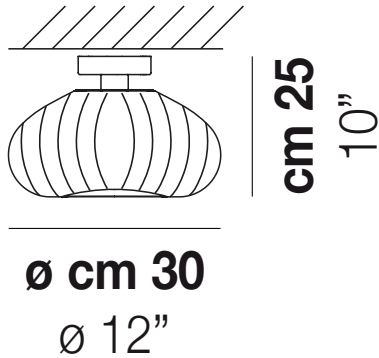

DIAMANTE PL G

TECHNICAL DATA:

CERTIFICATIONS:

LIGHTING SOURCES

E27 1x77w 220-240V
50/60 Hz

E27

LED C 1x5w 220-240V
50/60 Hz

LED 5W - (DRIVER INCLUDED) - 2700K - 600 LUMENS
- DIMMABLE

VOLUME Mc 0,07

GROSS WEIGHT Kg 7

NET WEIGHT Kg 5

download resources

SHADE FINISHING

AM

CR

FRAME FINISHING