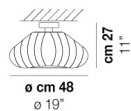

DIAMANTE PL G

TECHNICAL DATA:

CERTIFICATIONS:

LIGHTING SOURCES

E27 1x77w 220-240V
50/60 Hz

E27

LED C 1x5w 220-240V
50/60 Hz

LED 5W - (DRIVER INCLUDED) - 2700K - 600 LUMENS
- DIMMABLE

VOLUME Mc 0,07

GROSS WEIGHT Kg 7

NET WEIGHT Kg 5

download resources

SHADE FINISHING

AM

CR

FRAME FINISHING

NI

OTHER AVAILABLE VERSIONS

Click on the version to go to the web version of the product

DIAMA PL 50