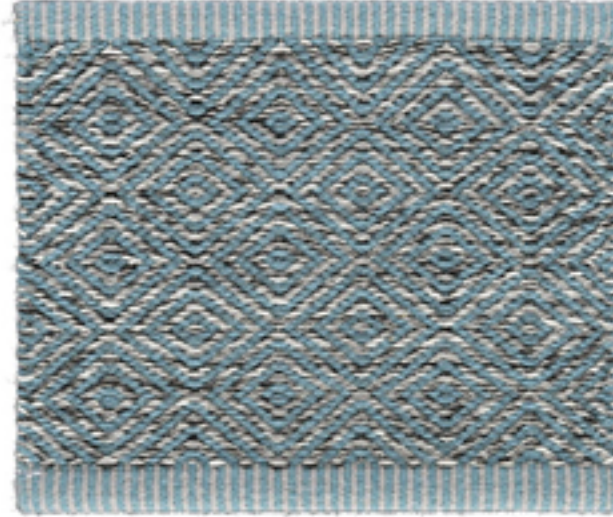

Brooklyn 750

Central Park 250

Chelsea 850

Soho 580

Tribeca 550

Kasthall Goose Eye rug
Designed by Gunilla Lagerhern Ullberg

twentytwentyone