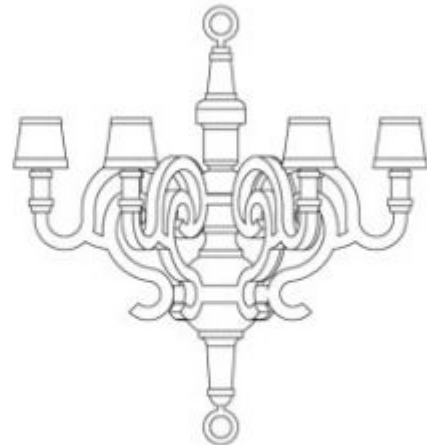

## dimensions

paper chandelier L

101.5cm | 40"

90 cm | 35.4"

paper chandelier XL

155 cm | 61"

135 cm | 53.2"

101.5cm | 40"

100cm | 39.4"

155 cm | 61"

147 cm | 57.9"