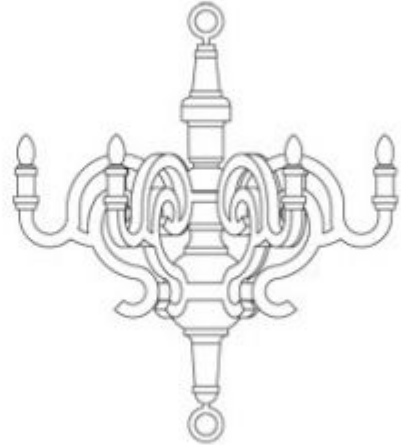

m o o o i[®]

dimensions

paper chandelier L

101.5cm | 40"

90 cm | 35.4"

paper chandelier XL

155 cm | 61"

135 cm | 53.2"

101.5cm | 40"

100cm | 39.4"

155 cm | 61"

147 cm | 57.9"