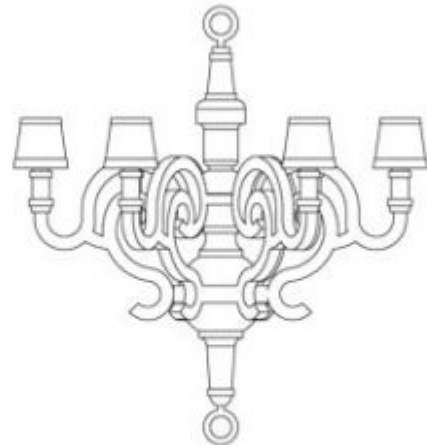

m o o o i[®]

dimensions

paper chandelier L

101.5cm | 40"

90 cm | 35.4"

paper chandelier XL

155 cm | 61"

135 cm | 53.2"

101.5cm | 40"

100cm | 39.4"

155 cm | 61"

147 cm | 57.9"