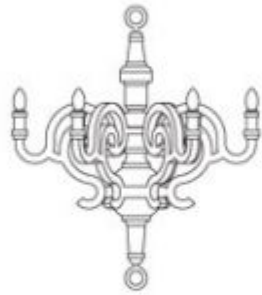

m o o o i®

dimensions

paper chandelier L

101.5cm | 40"

90 cm | 35.4"